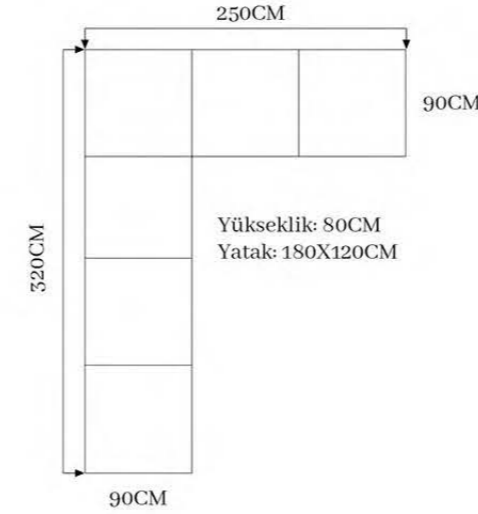

REK KODU / COLOR CODE: SOFTAŞ 35
TAKIM İÇERİĞİ / SOFA SET CONTENT: 3+C+2