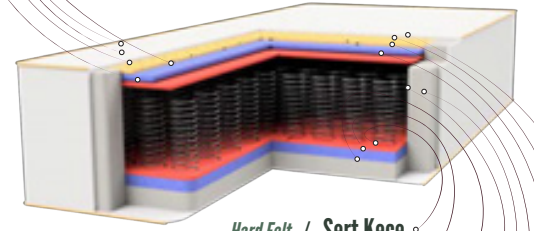

HERKÜL
YAY
HERCULES
SPRING SYSTEM

SOFT
KUMAŞ
SOFT
FABRIC

SOFT
SÜNGER
SOFT
FOAM

OMURGA
DESTEKLEYİCİ
SPINE
FRIENDLY

ANTI
STRESS

NEFES ALAN
KUMAŞ
BREATHABLE
FABRIC

28
CM
(±2cm)

- Örme Kumaş / Knitted Fabric
- Thermobond Elyaf Katman / Thermobond Fiber Layer
- Kapitone Süngeri / Quilting Foam
- Tela / Nonwoven
- Yüksek Yoğunluklu Soft Plaka Sünger / High Density Foam Plate