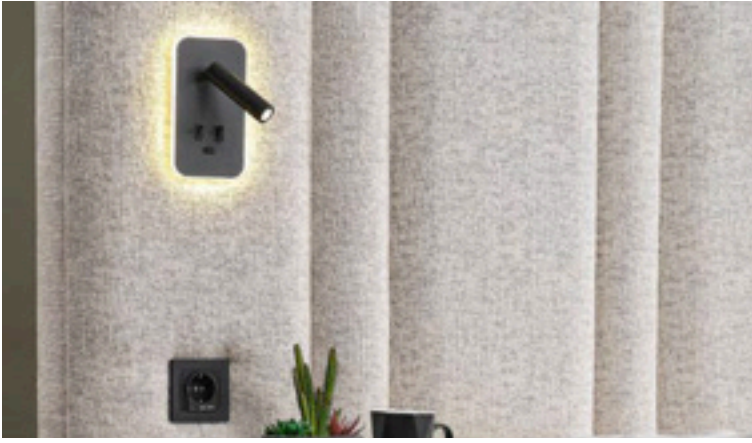

Ana Renk - Main
Kumaş Kodu / Fabric Code SASM OTTO 06