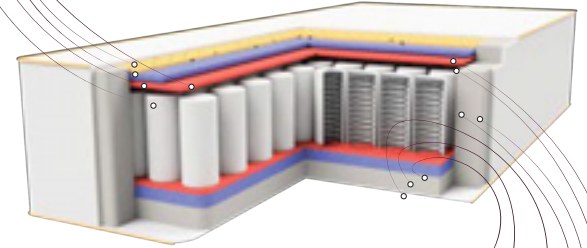

SOFT SÜNGER
SOFT FOAM

POCKET SPRING SYSTEM

OMURGA DESTEKLEYİCİ
SPINE FRIENDLY

ANTI STRESS

NEFES ALAN KUMAŞ
BREATHABLE FABRIC

30 CM
(±2cm)

- Örne Kumaş / Knitted Fabric
- Thermobond Elyaf Katman / Thermobond Fiber Layer
- Kapitone Süngeri / Quilting Foam
- Tela / Nonwoven
- Yüksek Yoğunluklu Plaka Sünger / High Density Foam Plate