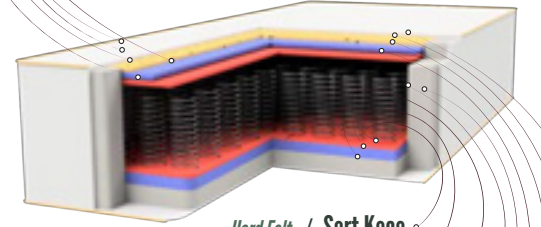

Hard Felt / Sert Keçe

Bone Spring System / Herkül Yay Sistemi

Hard Felt / Sert Keçe

Frame Filling Foam / Çerçeve Dolgu Süngeri

High Density Plate of Foam / Yüksek Yoğunluklu Sert Plaka Sünger

Nonwoven / Tel

Quilting Foam / Kapitone Süngeri

Fiber / Elyaf

Knitted Fabric / Örme Kumaş

Herkül Yay Sistemi Berfa Bedding tarafından özel olarak geliştirilmiş, dayanımı yüksek ve omurga desteğini doğru sağlayan bir teknolojidir. Hercules Spring System is a technology specially developed by Berfa Bedding, which is highly durable and provides proper spine support.

Lotti Yatak