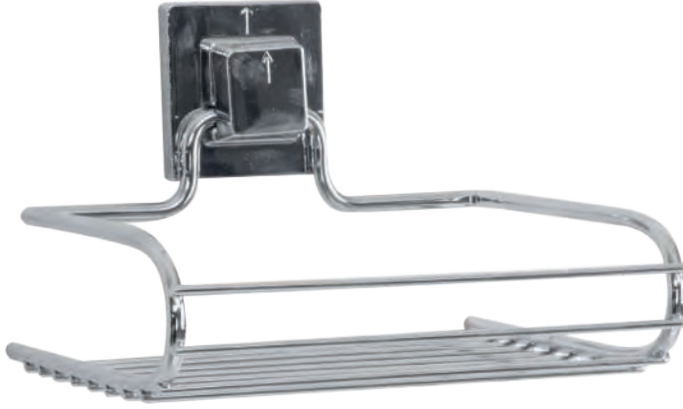

**MATKAP VE VİDA
KULLANMAYA SON**

STOP USING DRILLS AND SCREWS

TEKLİ RAF SABUNLUK
SINGLE SHELF SOAP DISH
38066

- Krom kaplama
- Şık tasarım
- Kolay montaj
- Patentli montaj sistemi
- Ofset kutu

- Chrome plated
- Chic design
- Easy assembling
- Patented mounting system
- Color box

Ölçü Size	Ağırlık Weight	Koli İçi Adet Units Per Package
12 x 14 x 6.5 cm	186 g	50

MATKAP & VİDA KULLANMAYA SON NO DRILLS AND SCREWS
APPLY GLUE AND WAIT AT LEAST 6 HOURS
Not affected by Water and Moisture. Sticks and Not Falls Down.

Tüm Yüzeylerde
on all surfaces