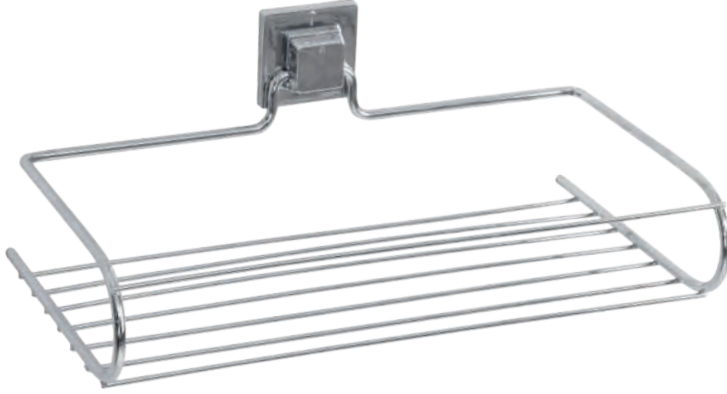

**MATKAP VE VİDA
KULLANMAYA SON**

STOP USING DRILLS AND SCREWS