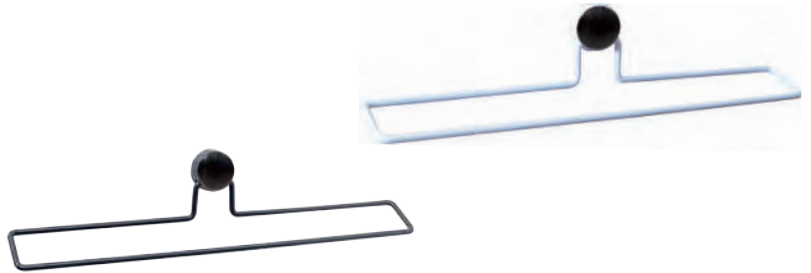

DİKDÖRTGEN HAVLULUK
RECTANGLE TOWEL HOLDER
38082

1. Krom kaplama
   - Patentli montaj sistemi
   - Ofset kutu
2. ---
3. Chrome plated
   - Patented mounting system
   - Color box

Ölçü Size	Ağırlık Weight	Koli İçi Adet Units Per Package
6.3 x 40.5 x 4 cm	210 g	50

MATKAP & VİDA KULLANMAYA SON NO DRILLS AND SCREWS
APPLY GLUE AND WAIT AT LEAST 6 HOURS
Not affected by Water and Moisture. Sticks and Not Falls Down.

YAPISTIR, 6 SAAT BEKLE

Tüm Yüzeylerde
on all surfaces

MATKAP VE VİDA KULLANMAYA SON
STOP USING DRILLS AND SCREWS

DİKDÖRTGEN HAVLULUKA
RECTANGLE TOWEL HOLDER
38082

1. PE kaplama
   - Patentli montaj sistemi
   - Ofset kutu
2. ---
3. PE plated
   - Patented mounting system
   - Color box

MATKAP & VİDA KULLANMAYA SON NO DRILLS AND SCREWS
APPLY GLUE AND WAIT AT LEAST 6 HOURS
Not affected by Water and Moisture. Sticks and Not Falls Down.

YAPISTIR, 6 SAAT BEKLE

Tüm Yüzeylerde
on all surfaces

Ölçü Size	Ağırlık Weight	Koli İçi Adet Units Per Package
6.3 x 40.5 x 4 cm	224 g	50