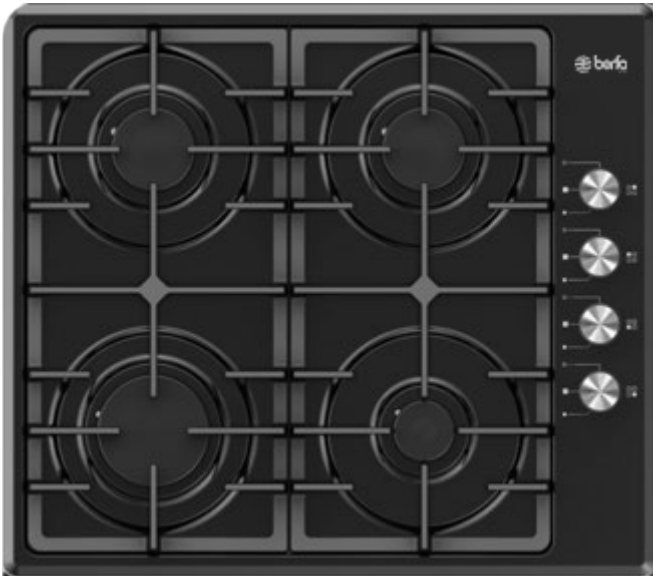

ARM-6040 | 4 GAS BURNER
INOX, WHITE, BROWN, BLACK

Optional Features

**Gas Safety System
Triple Burner
LPG / NG**

60 cm Built-in Hob

4 Gas Burner

Automatic Ignition

Easy To Clean And Rustproof Body

Enameled Pan Support

Blue Flame

Aluminum Euro Burner

Enameled Burner Cover

Automatic Ignition Safety System 4 Gas Burner