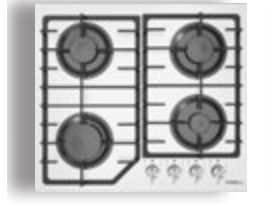

Optional Features

**Gas Safety System
Triple Burner
LPG / NG**

60 cm Built-in Hob

4 Gas Burner

Automatic Ignition

Easy To Clean And Rustproof Body

Enameled Pan Support

Blue Flame,

Aluminum Euro Burner

Enameled Burner Cover