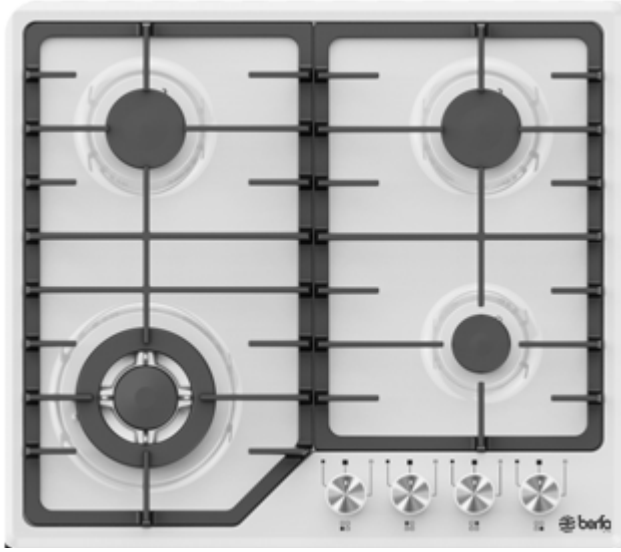

AXC-6040-WOK | 4 GAS BURNER

INOX, WHITE, BROWN, BLACK

Optional Features

Gas Safety System
LPG / NG

60 cm Built-in Hob

4 Gas Burner

Automatic Ignition

Easy To Clean And Rustproof Body

Enameled Pan Support

Blue Flame,

Aluminum Euro Burner

Enameled Burner Cover