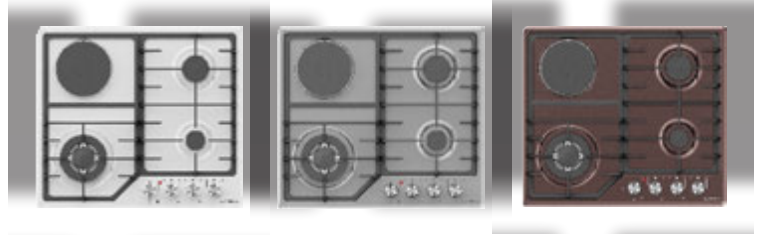

AXC-6041 WOK | 3 GAS BURNER 1 HOTPLATE INOX, WHITE, BROWN, BLACK

Optional Features

Gas Safety System
LPG / NG

60 cm Built-in Hob

3 Gas Burner 1 hot plate

Automatic Ignition

Easy To Clean And Rustproof Body

Enameled Pan Support

Blue Flame,

Aluminum Euro Burner

Enameled Burner Cover