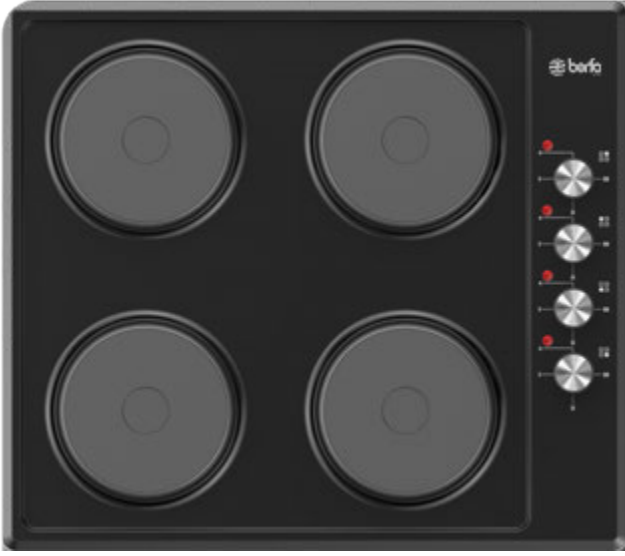

Automatic Ignition

Easy To Clean And Rustproof Body

Enameled Pan Support

Blue Flame,

Aluminum Euro Burner

Enameled Burner Cover

ARM-6044 | 4 HOTPLATE
INOX, WHITE, BROWN, BLACK

Optional Features

Rapid Hotplate
LPG / NG

60 cm Built-in Hob

4 Electric Hotplate 1000W

Easy To Clean And Rustproof Body

AXMG-7050 | 5 GAS BURNER GLASS
WHITE GLASS, BLACK GLASS

Optional Features

Gas Safety System
LPG / NG

70 cm Built-in Hob