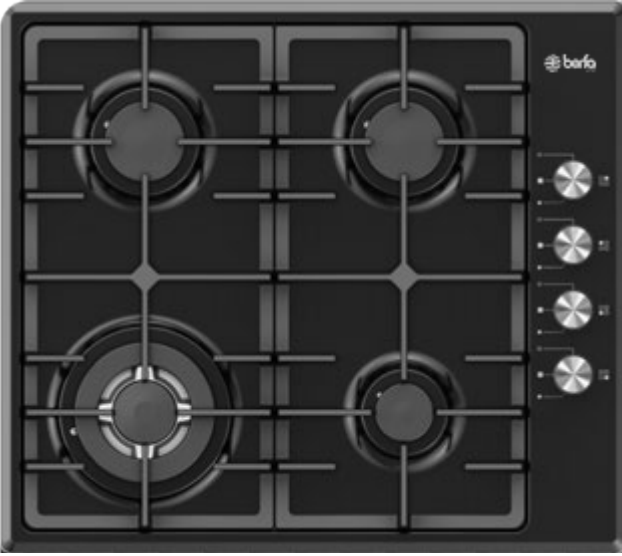

Blue Flame

Aluminum Euro Burner

Enameled Burner Cover

Automatic Ignition Safety System 4 Gas Burner

ARM-6040-WOK | 4 GAS BURNER

INOX, WHITE, BROWN, BLACK

Optional Features

Gas Safety System
LPG / NG

60 cm Built-in Hob

4 Gas Burner

Automatic Ignition

Easy To Clean And Rustproof Body

Enameled Pan Support

Blue Flame,

Aluminum Euro Burner

Enameled Burner Cover