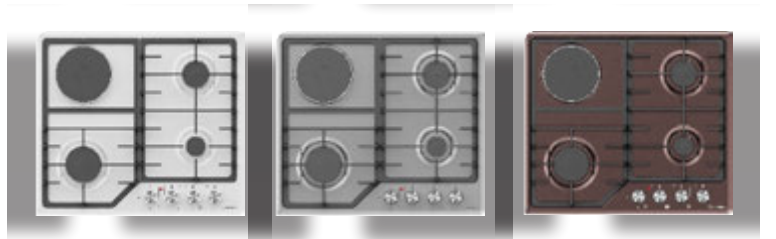

ARM-6041 WOK | 3 GAS BURNER 1 HOTPLATE

INOX, WHITE, BROWN, BLACK

Optional Features

Gas Safety System
Rapid Hotplate
LPG / NG

60 cm Built-in Hob

3 Gas Burner 1 Hotplate

Automatic Ignition

Easy To Clean And Rustproof Body

Enameled Pan Support

Blue Flame,

Aluminum Euro Burner

Enameled Burner Cover