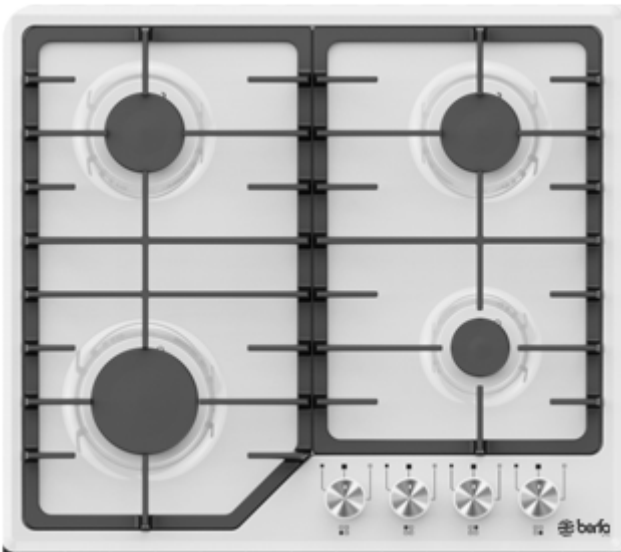

AXC-6040 | 4 GAS BURNER

INOX, WHITE, BROWN, BLACK

Optional Features

Gas Safety System
Rapid Hotplate
LPG / NG

60 cm Built-in Hob

4 Gas Burner

Automatic Ignition

Easy To Clean And Rustproof Body

Enameled Pan Support

Blue Flame,

Aluminum Euro Burner

Enameled Burner Cover