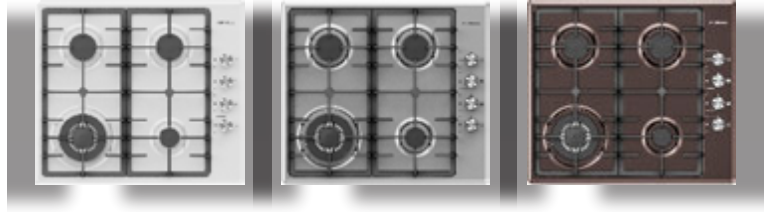

ARM-6040-WOK | 4 GAS BURNER

INOX, WHITE, BROWN, BLACK

Optional Features

Gas Safety System
LPG / NG

60 cm Built-in Hob

4 Gas Burner

Automatic Ignition

Easy To Clean And Rustproof Body

Enameled Pan Support

Blue Flame,

Aluminum Euro Burner

Enameled Burner Cover