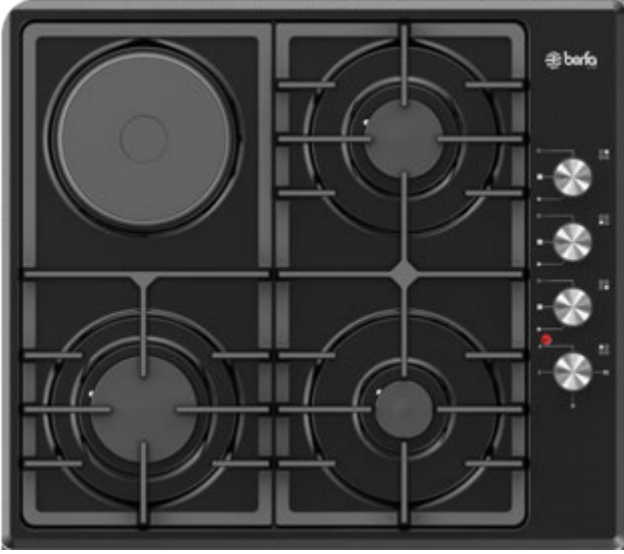

ARM-6041 | 3 GAS BURNER 1 HOTPLATE INOX, WHITE, BROWN, BLACK

Optional Features

Gas Safety System
Triple Burner
LPG / NG

60 cm Built-in Hob

3 Gas Burner 1 hot plate

Automatic Ignition

Easy To Clean And Rustproof Body

Enameled Pan Support

Blue Flame,

Aluminum Euro Burner

Enameled Burner Cover