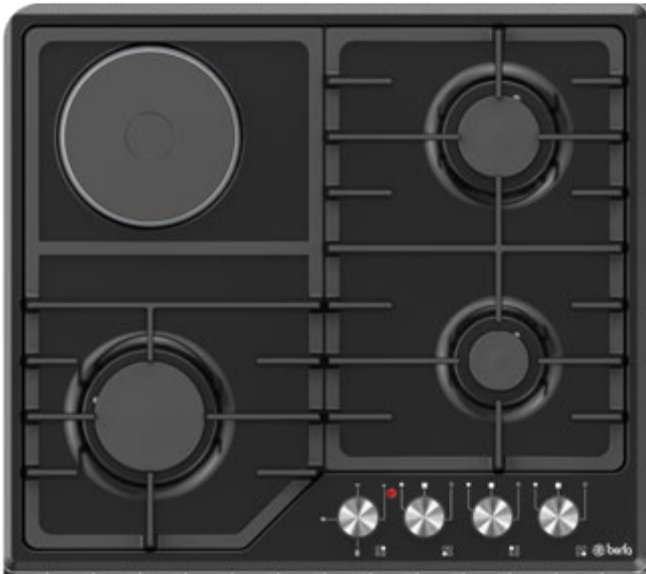

60 cm Built-in Hob

4 Gas Burner

Automatic Ignition

Easy To Clean And Rustproof Body

Enameled Pan Support

Blue Flame,

Aluminum Euro Burner

Enameled Burner Cover

ARM-6041 WOK | 3 GAS BURNER 1 HOTPLATE

INOX, WHITE, BROWN, BLACK

Optional Features

Gas Safety System
Rapid Hotplate
LPG / NG

60 cm Built-in Hob

3 Gas Burner 1 Hotplate

Automatic Ignition

Easy To Clean And Rustproof Body