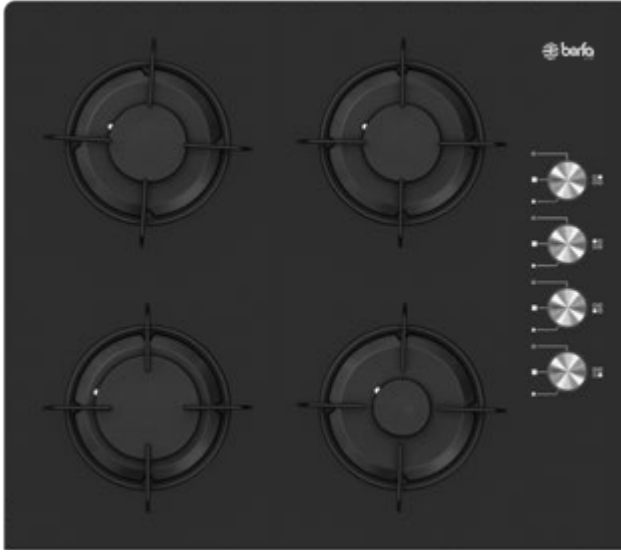

ARMG-6040 | 4 GAS BURNER GLASS

WHITE GLASS, BLACK GLASS

Optional Features

Gas Safety System
LPG / NG

60 cm Built-in Hob

4 Gas Burner

Automatic Ignition

Easy To Clean And Rustproof Body

Enameled Pan Support

Blue Flame,

Aluminum Euro Burner

Enameled Burner Cover

Automatic Ignition Safety System 4 Gas Burner