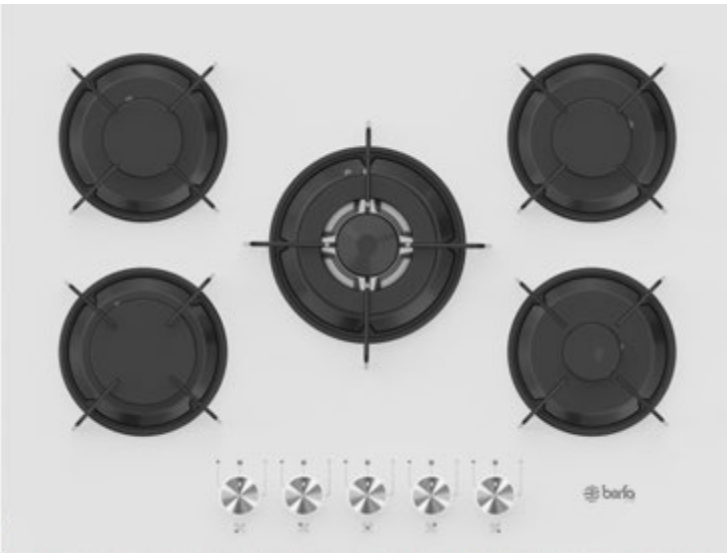

Rapid Hotplate
LPG / NG

60 cm Built-in Hob

4 Electric Hotplate 1000W

Easy To Clean And Rustproof Body

AXMG-7050 | 5 GAS BURNER GLASS
WHITE GLASS, BLACK GLASS

Optional Features

Gas Safety System
LPG / NG

70 cm Built-in Hob