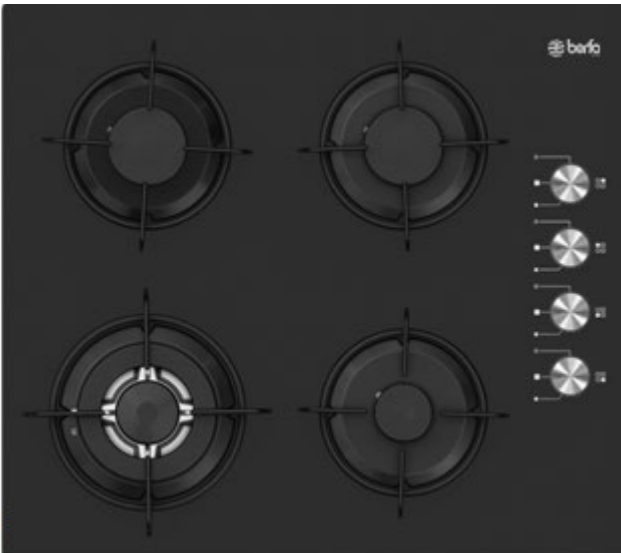

ARMG-6040 WOK | 4 GAS BURNER GLASS

WHITE GLASS, BLACK GLASS

Optional Features

Gas Safety System
LPG / NG

60 cm Built-in Hob

4 Gas Burner

Automatic Ignition

Easy To Clean And Rustproof Body

Enameled Pan Support

Blue Flame,

Aluminum Euro Burner

Enameled Burner Cover

Automatic Ignition Safety System 4 Gas Burner