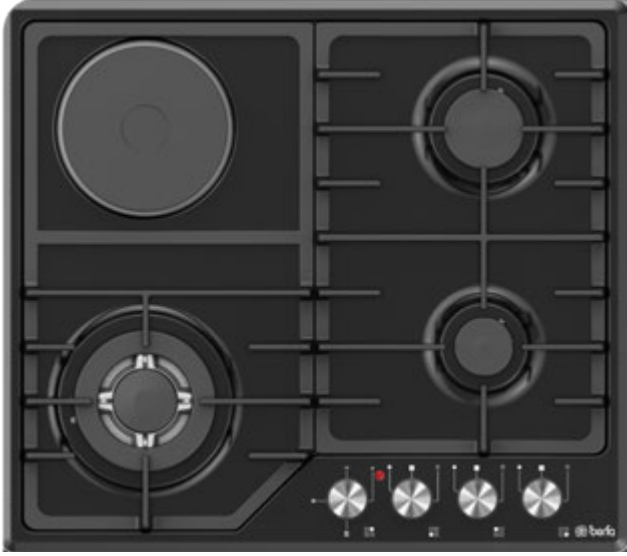

AXC-6041 WOK | 3 GAS BURNER 1 HOTPLATE INOX, WHITE, BROWN, BLACK

Optional Features

Gas Safety System
LPG / NG

60 cm Built-in Hob

3 Gas Burner 1 hot plate

Automatic Ignition

Easy To Clean And Rustproof Body

Enameled Pan Support

Blue Flame,

Aluminum Euro Burner

Enameled Burner Cover