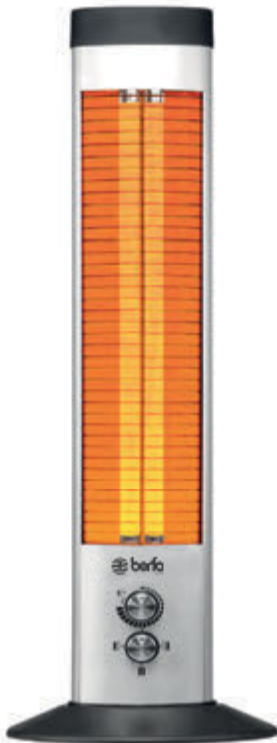

AR-839 | DOUBLE RESISTANCE VERTICAL HEATER GRAY

2400
Watt

Decorative
Appearance

Micatronic
Resistance

Thermostat Control

Thermostat Control

2*1200 Watt Mikatronic Resistance

Thermostat Control

Aluminum Body

Being Overturned Safety

Decorative Design

Carrying Handle

Cable Wrap