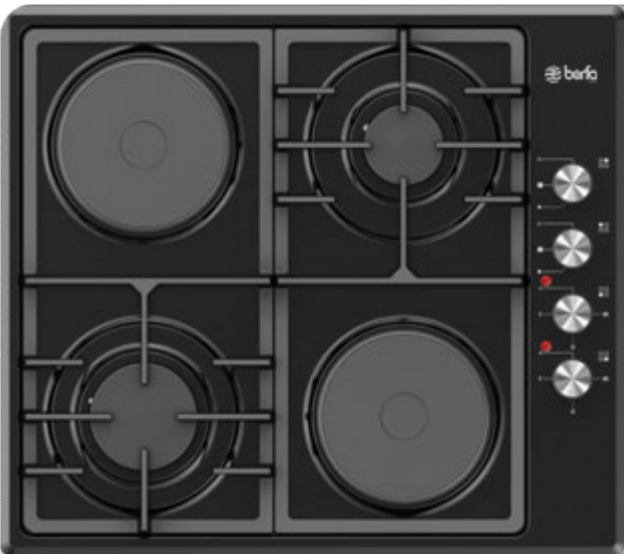

3 Gas Burner 1 hot plate

Automatic Ignition

Easy To Clean And Rustproof Body

Enameled Pan Support

Blue Flame,

Aluminum Euro Burner

Enameled Burner Cover

ARM-6042 | 2 GAS BURNER 2 HOTPLATE INOX, WHITE, BROWN, BLACK