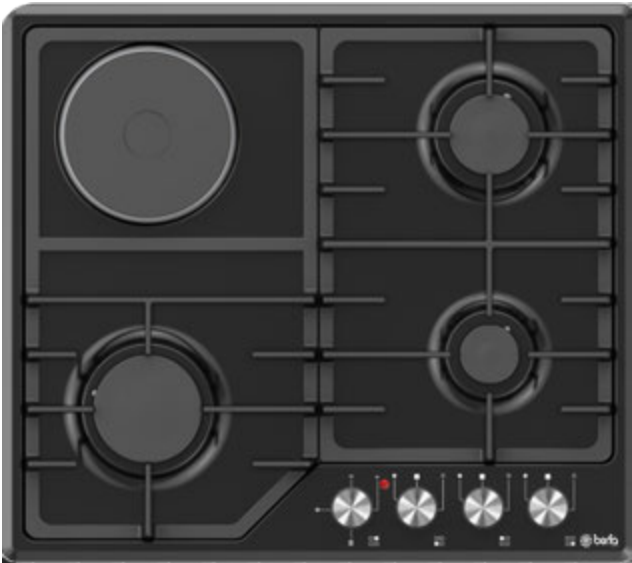

AXC-6041 | 3 GAS BURNER 1 HOTPLATE INOX, WHITE, BROWN, BLACK

Optional Features

Gas Safety System
Triple Burner
LPG / NG

60 cm Built-in Hob

3 Gas Burner 1 hotplate

Automatic Ignition

Easy To Clean And Rustproof Body

Enameled Pan Support

Blue Flame,

Aluminum Euro Burner

Enameled Burner Cover