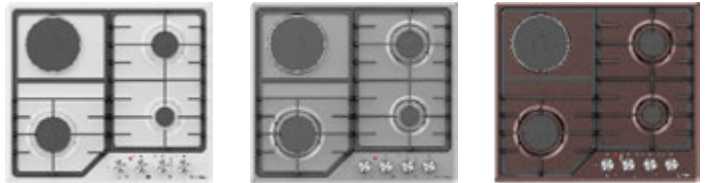

AXC-6041 | 3 GAS BURNER 1 HOTPLATE INOX, WHITE, BROWN, BLACK

Optional Features

Gas Safety System
Triple Burner
LPG / NG

60 cm Built-in Hob

3 Gas Burner 1 hotplate

Automatic Ignition

Easy To Clean And Rustproof Body

Enameled Pan Support

Blue Flame,

Aluminum Euro Burner

Enameled Burner Cover