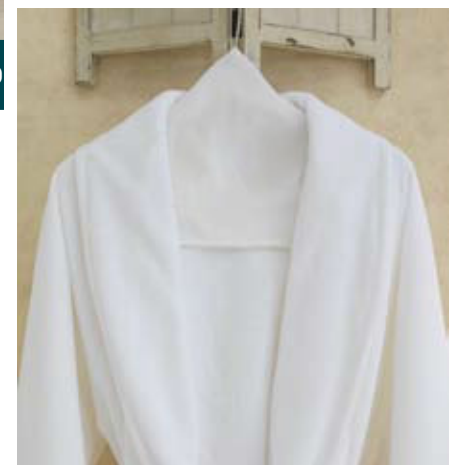

*double
sensation*

DOUBLE TOUCH VELOUR ROBE BAMBOO COTTON POLYESTER MIXED