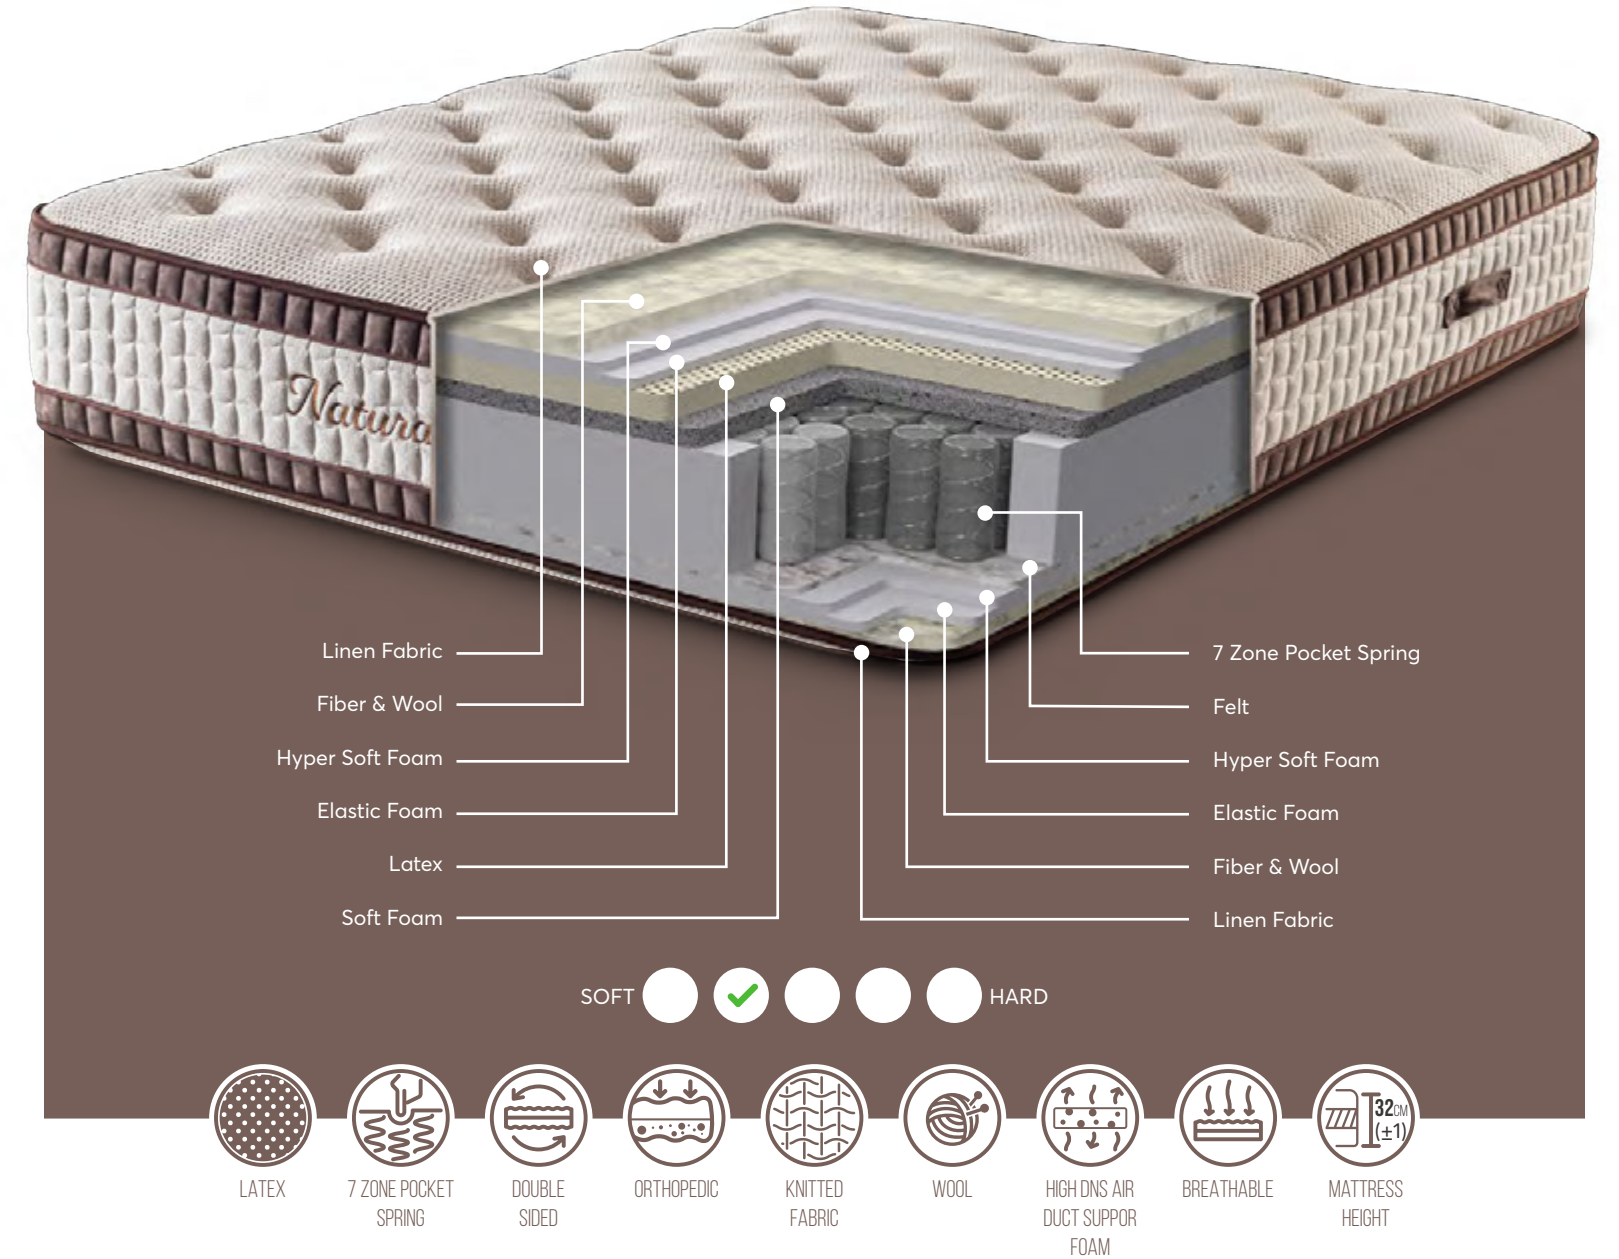

TECHNICAL SPECIFICATIONS