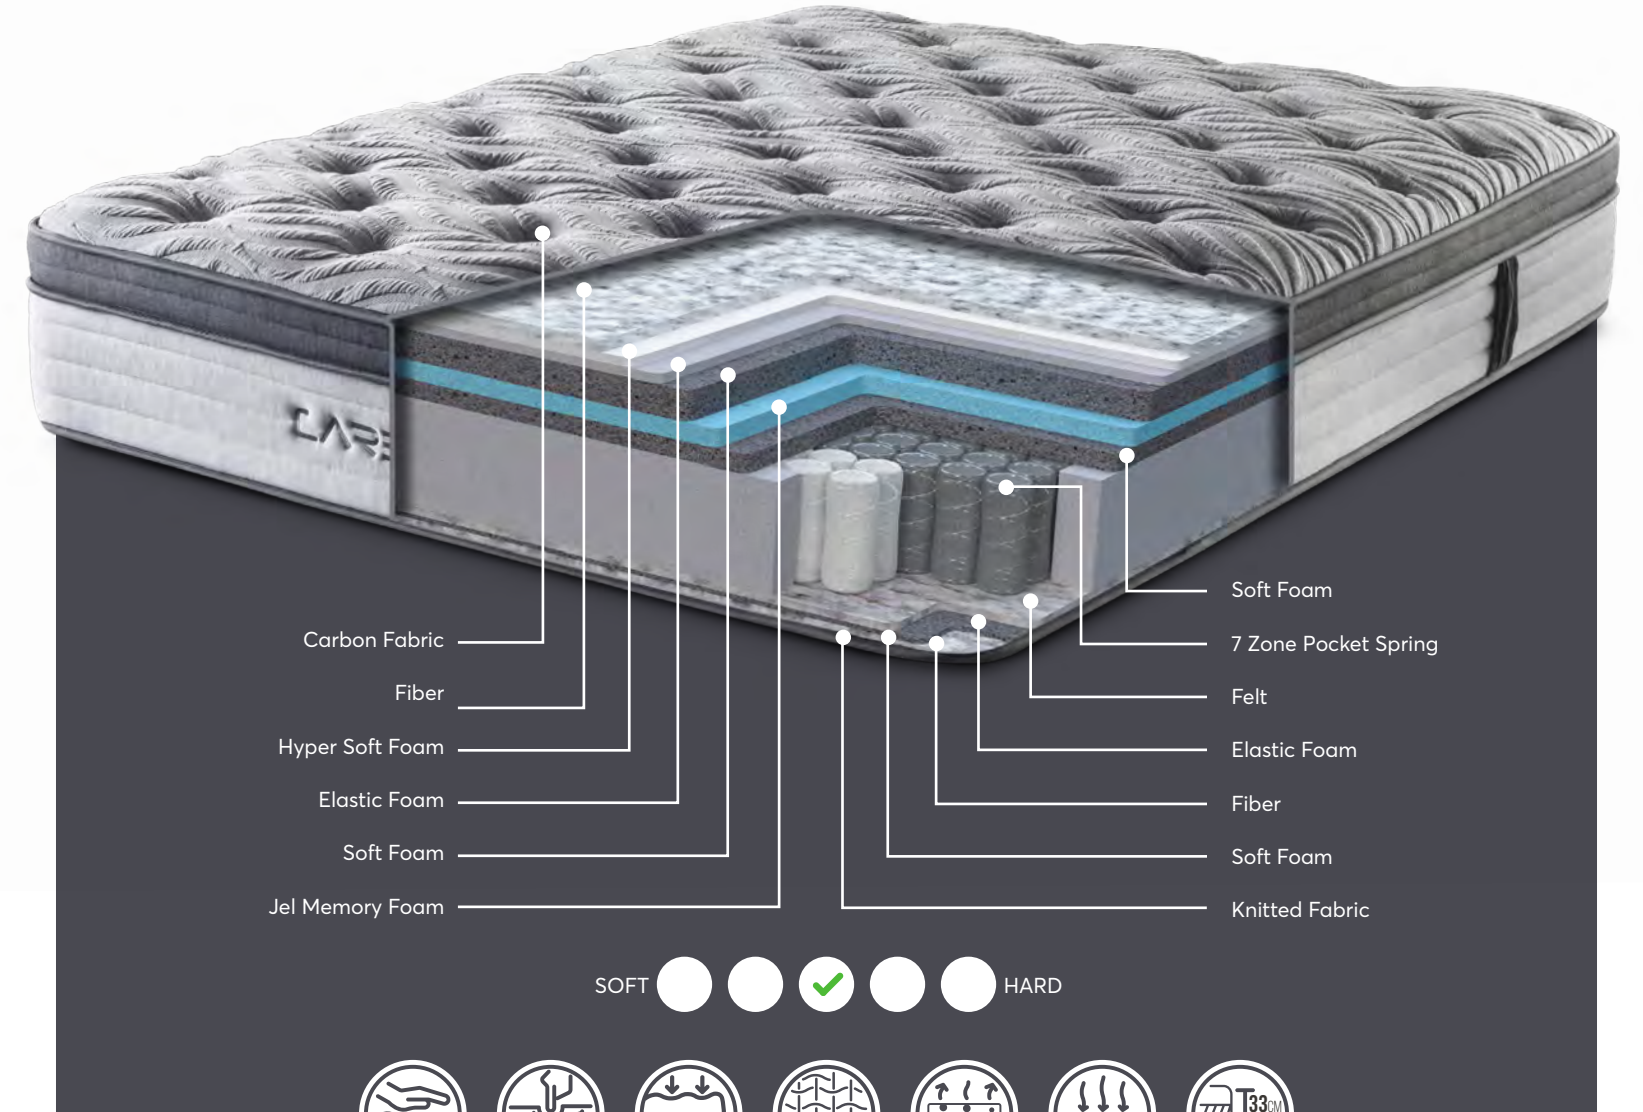

www.berfa.com.tr

info@berfa.com.tr

+90 530 152 0038

+90 552 644 3802

Gel Memory Foam Technology

Thousands of capsules are placed in the memory material to add air-conditioning feature. While the feeling of sweating is minimized, the cells with increased permeability provide air circulation in the mattress.

Hypersoft

It has an ideal comfort layer thanks to its flexible and soft structure as well as its high density.

7-Zone Pocket Spring Technology

Thanks to the bag spring system, which is the sleep technology of the 21st century, acting independently from each other, it provides comfortable and uninterrupted sleep comfort in the sleeping position with its orthopedic feature.

- 
 VISCO
- 
 7 ZONE POCKET SPRING
- 
 ORTHOPEDIC
- 
 KNITTED FABRIC
- 
 HIGH DNS AIR DUCT SUPPORT FOAM
- 
 BREATHABLE
- 
 MATTRESS HEIGHT

Carbon

Energetic Sleep Coming with Carbon Yarn..

We offer you the comfort required for you to wake up energetically to the new day with gel memory foam and carbon yarn technology that takes the shape of your body structure. Meet with the Carbon mattress, which uses carbon yarn technology to regain the lost energy, especially during the day, and wake up to the new day with full energy.