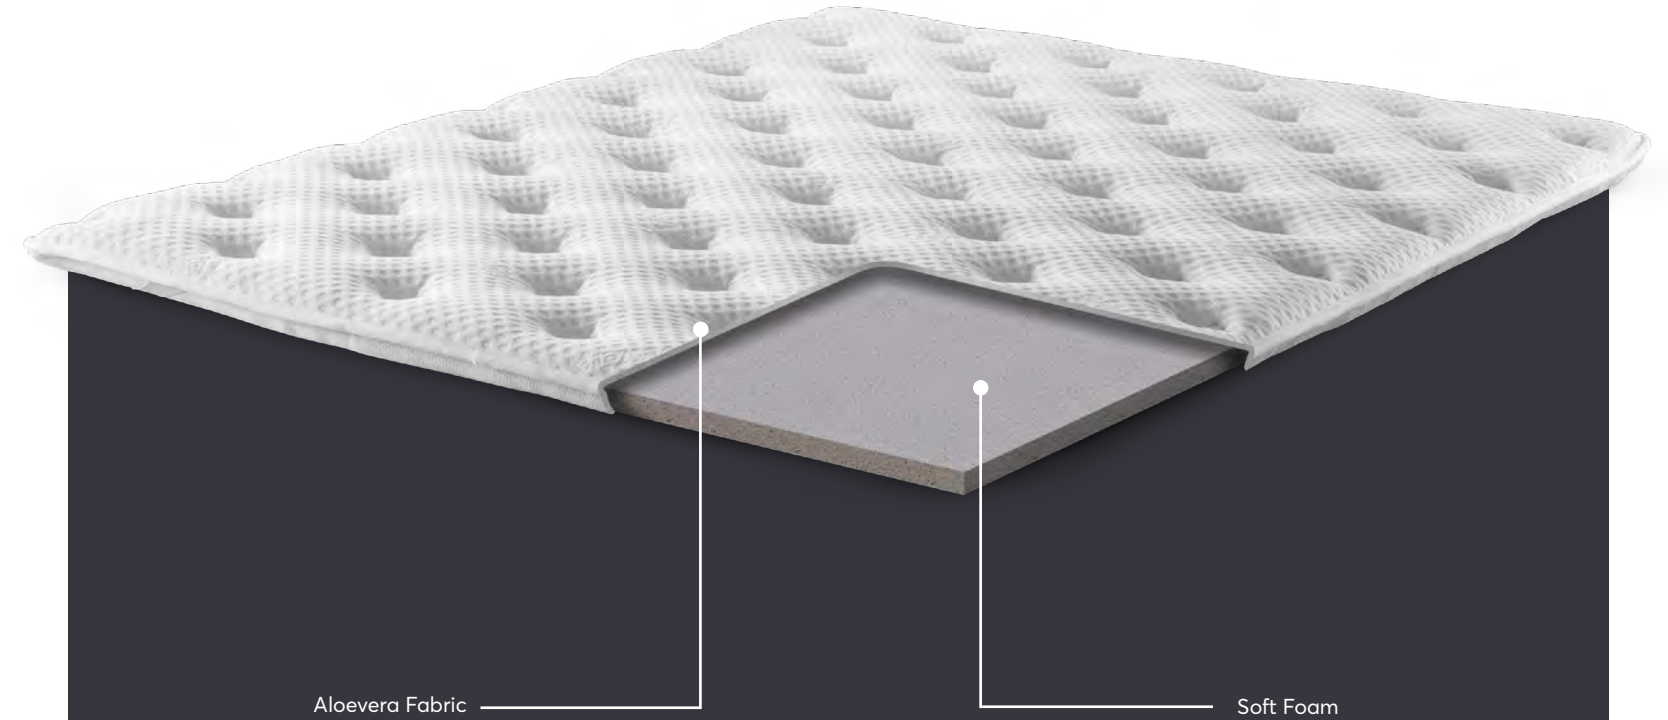

+90 530 152 0038

+90 552 644 3802

Comfort Enhancing Mattress Pad

With Aloevera Soft Topper, you get the comfort of a soft foam in the most economical way without changing your mattress.

Aloevera Fabric

The aloevera fabric that we used in the fabric of our mattress, with its skin regeneration feature, purifies the skin from dead skin, and protects the skin's elasticity and freshness.

Portable Comfort

You don't compromise on your comfort by using any layer of comfort you want on another mattress anytime and anywhere.

www.berfa.com.tr

info@berfa.com.tr

+90 530 152 0038

+90 552 644 3802

TECHNICAL SPECIFICATIONS

Aloevera Fabric

Soft Foam

SOFT HARD

ORTHOPEDIC

KNITTED FABRIC

HIGH DENS AIR DUCT SUPPORT FOAM

BREATHABLE

MATTRESS HEIGHT