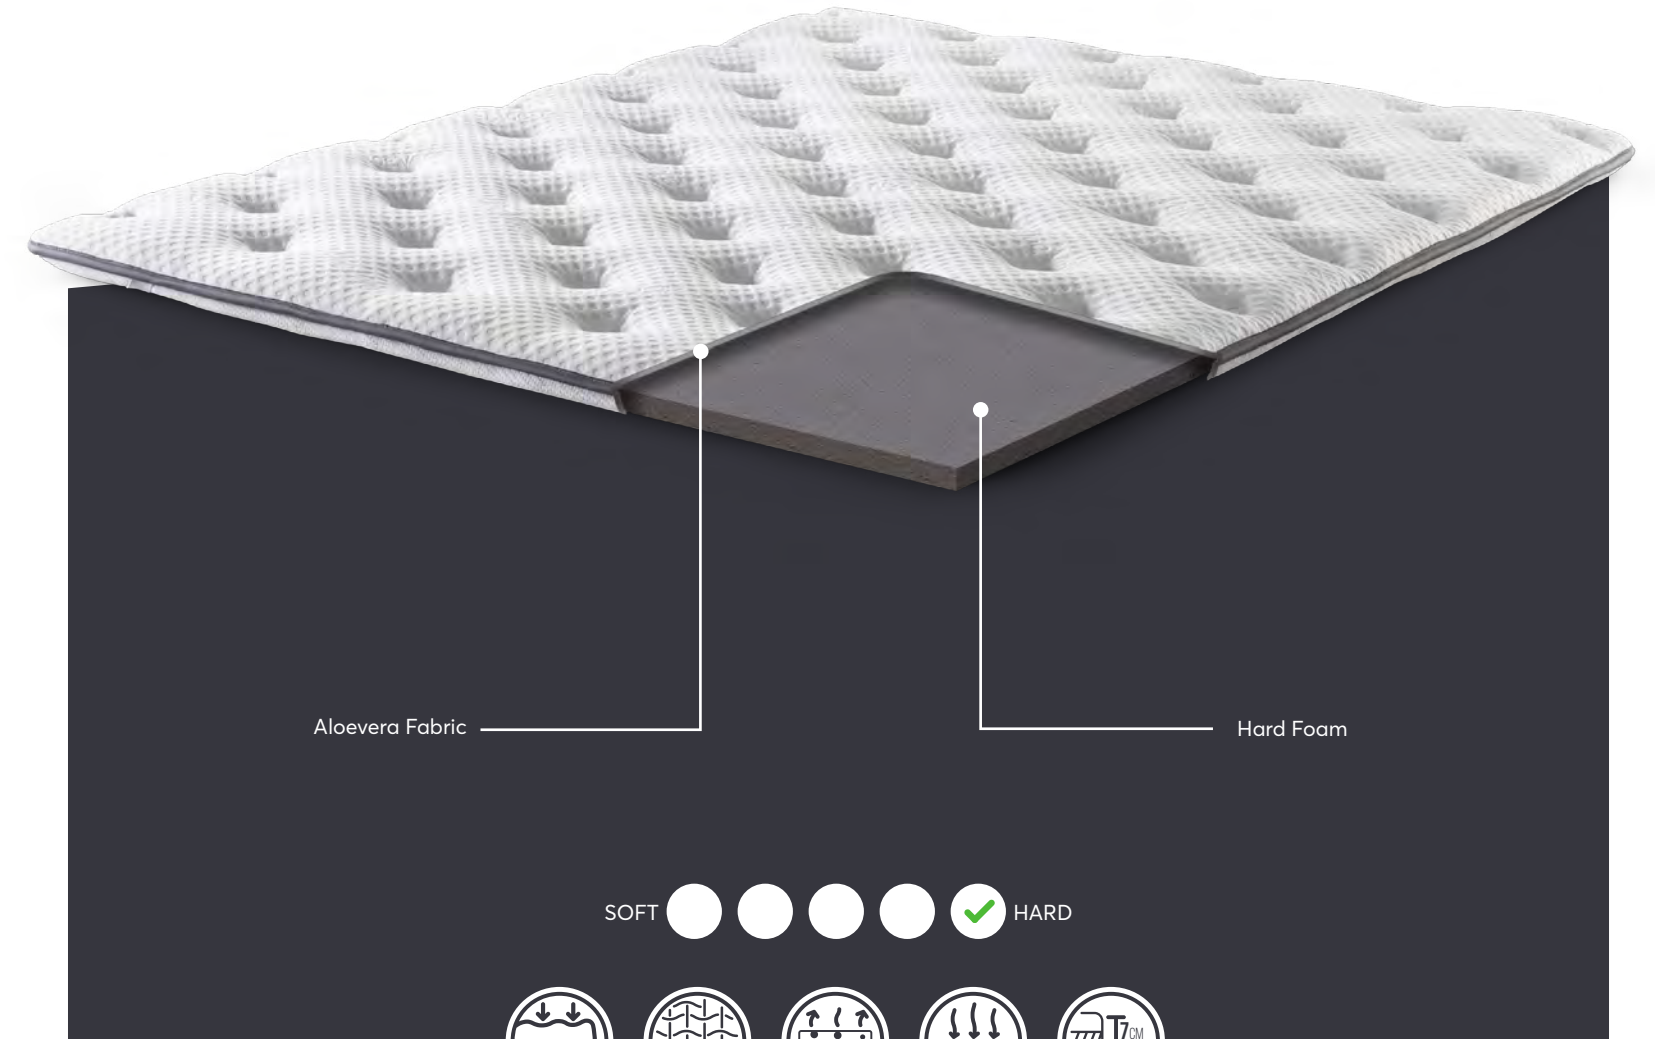

Portable Comfort

You don't compromise on your comfort by using any layer of comfort you want on any other mattress, anytime and anywhere.

www.berfa.com.tr

info@berfa.com.tr

+90 530 152 0038

+90 552 644 3802

TECHNICAL SPECIFICATIONS

SOFT HARD

ORTHOPEDIC

KNITTED FABRIC

HIGH DNS AIR DUCT SUPPORT FOAM

BREATHABLE

MATTRESS HEIGHT

Aloevera Topper Soft