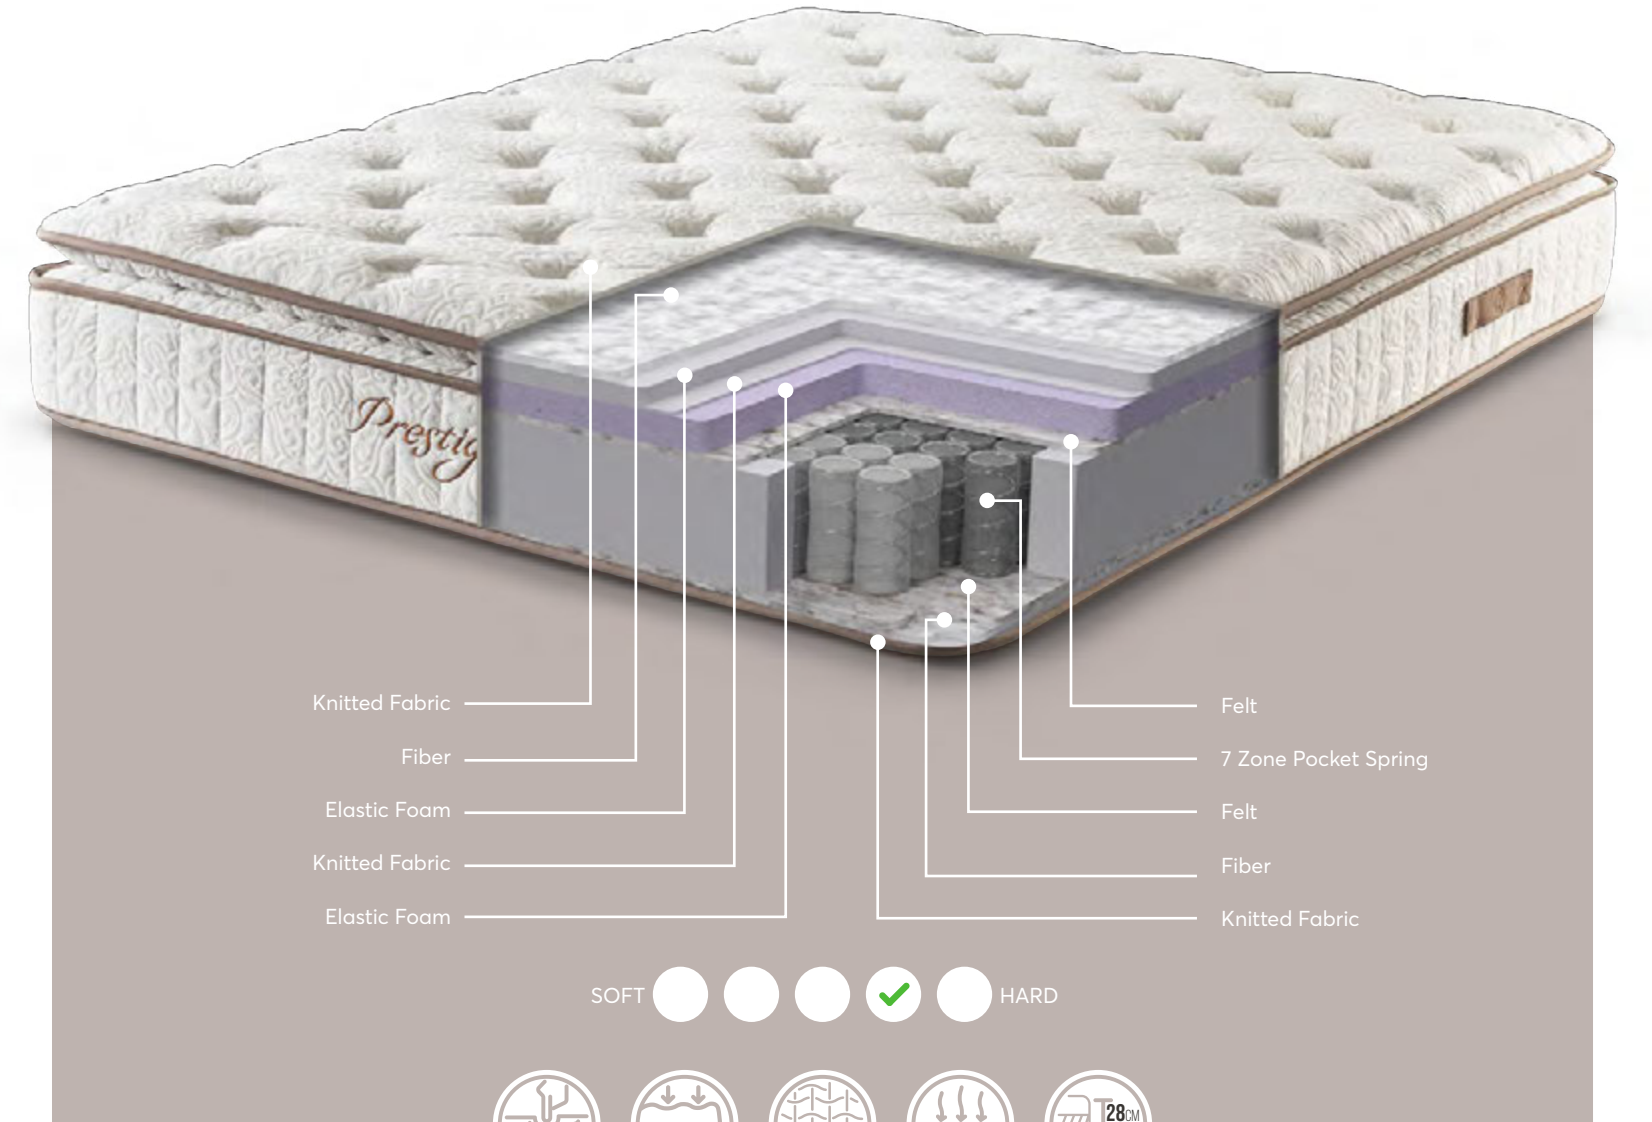

TECHNICAL SPECIFICATIONS

Knitted Fabric	_____	Felt
Fiber	_____	7 Zone Pocket Spring
Elastic Foam	_____	Felt
Knitted Fabric	_____	Fiber
Elastic Foam	_____	Knitted Fabric

SOFT ☐ ☐ ☐ ☒ ☐ HARD