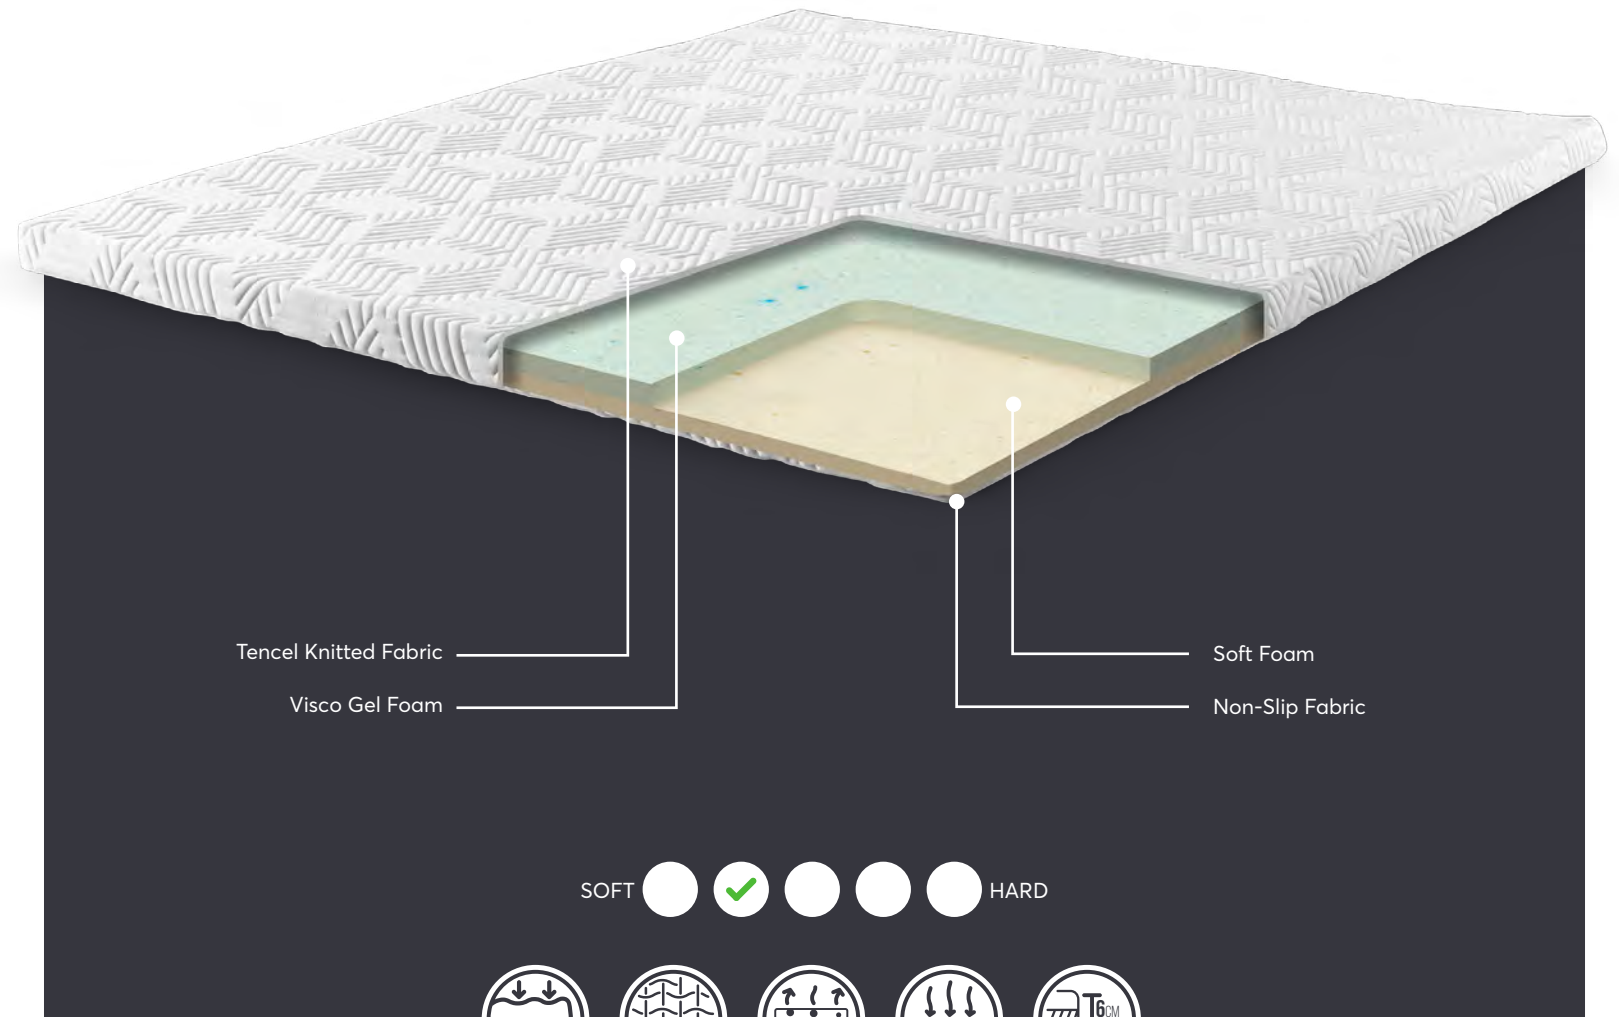

TECHNICAL SPECIFICATIONS

SOFT ☐ ☒ ☐ ☐ ☐ HARD

ORTHOPEDIC

KNITTED FABRIC

HIGH DNS AIR DUCT SUPPORT FOAM

BREATHABLE

MATTRESS HEIGHT