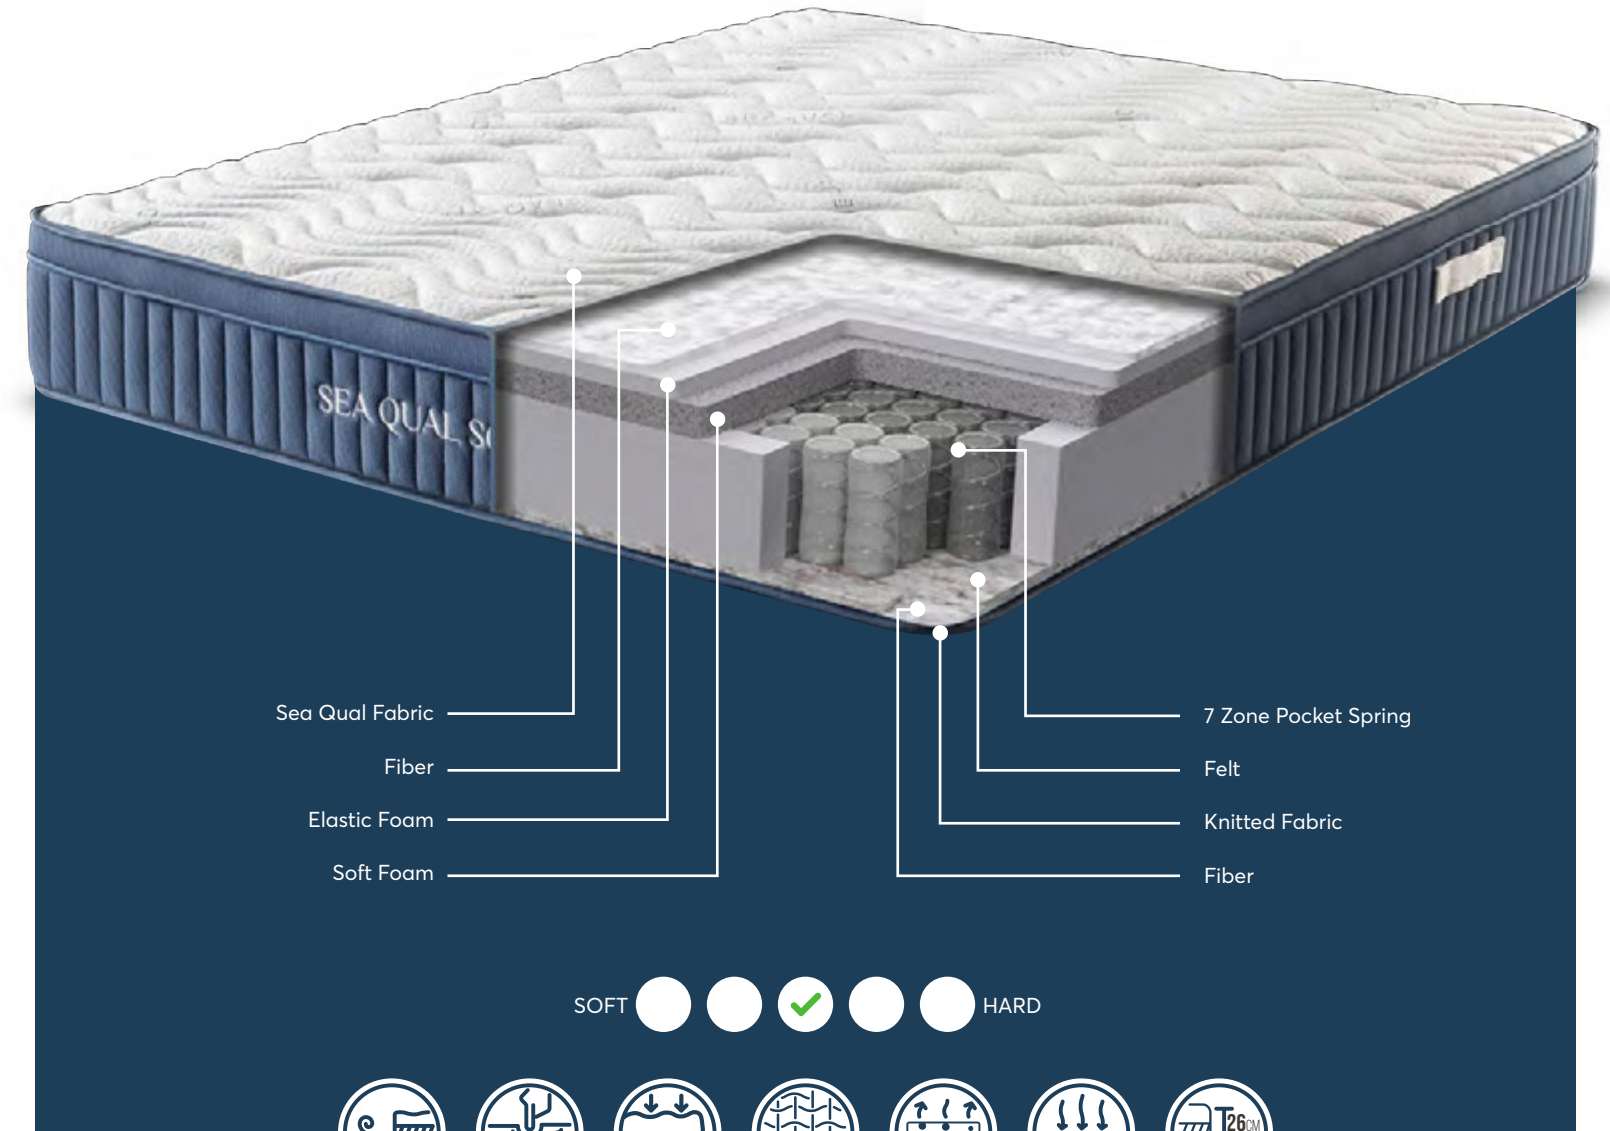

TECHNICAL SPECIFICATIONS

SOFT ☐ ☐ ☒ ☐ ☐ HARD

3D SPACER

7 ZONE POCKET SPRING

ORTHOPEDIC

KNITTED FABRIC

HIGH DNS AIR DUCT SUPPORT FOAM

BREATHABLE

MATTRESS HEIGHT