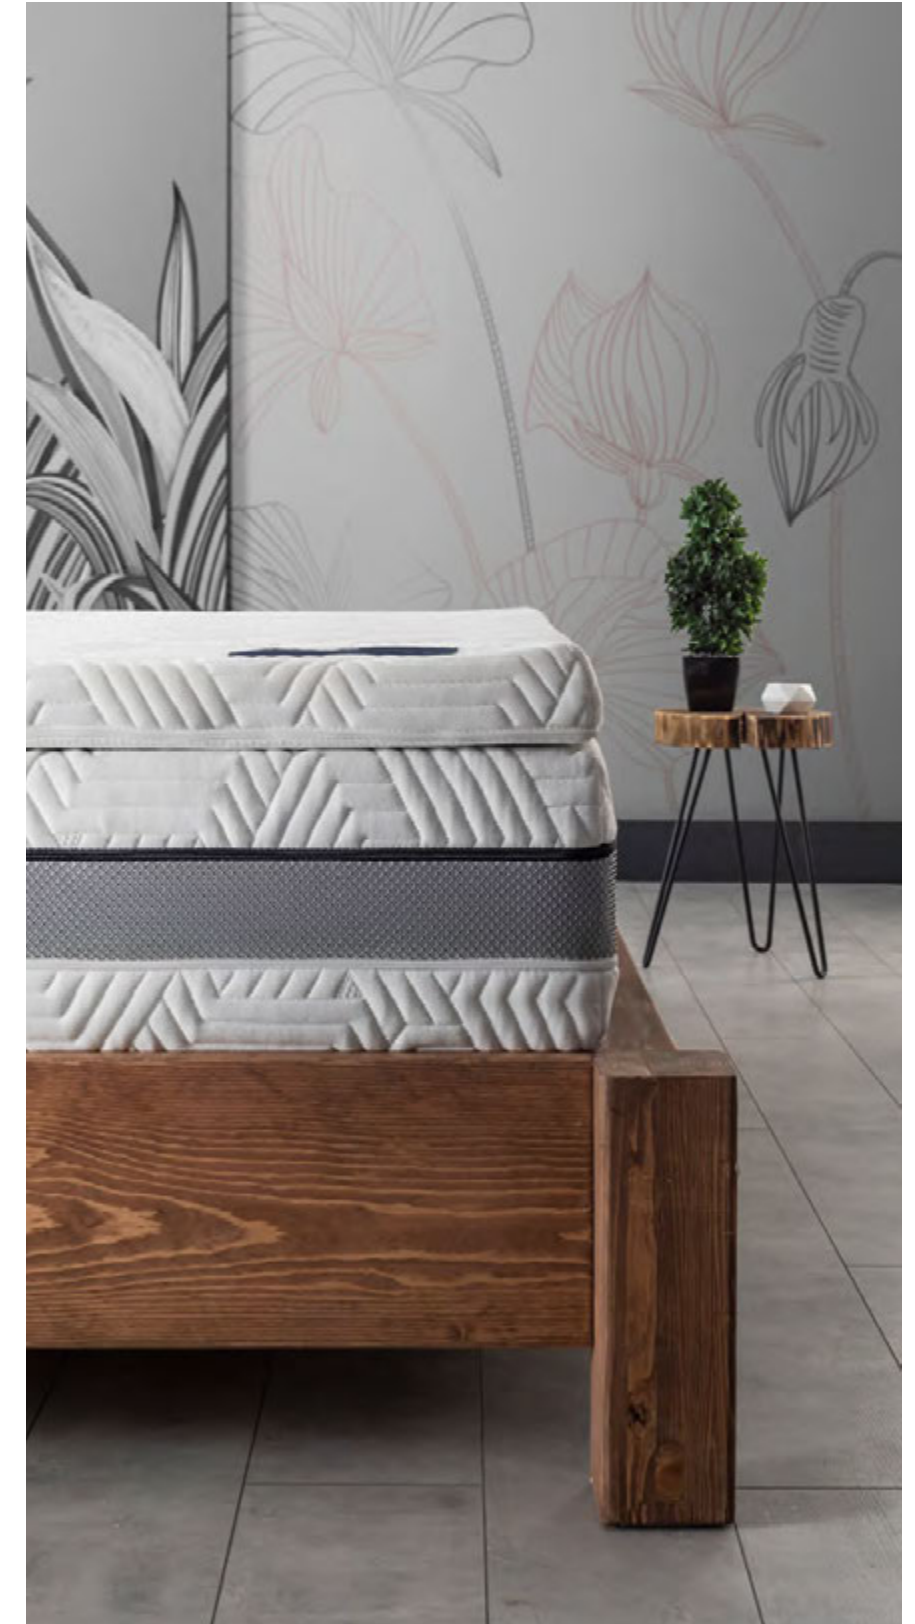

Dream Topper Visco

Visco Two-in-one comfort...

Designed as an alternative to high cost products. At the same time, you always have the comfort of visco and foam because it is double-sided.

- www.berfa.com.tr
- info@berfa.com.tr
- +90 530 152 0038
- +90 552 644 3802