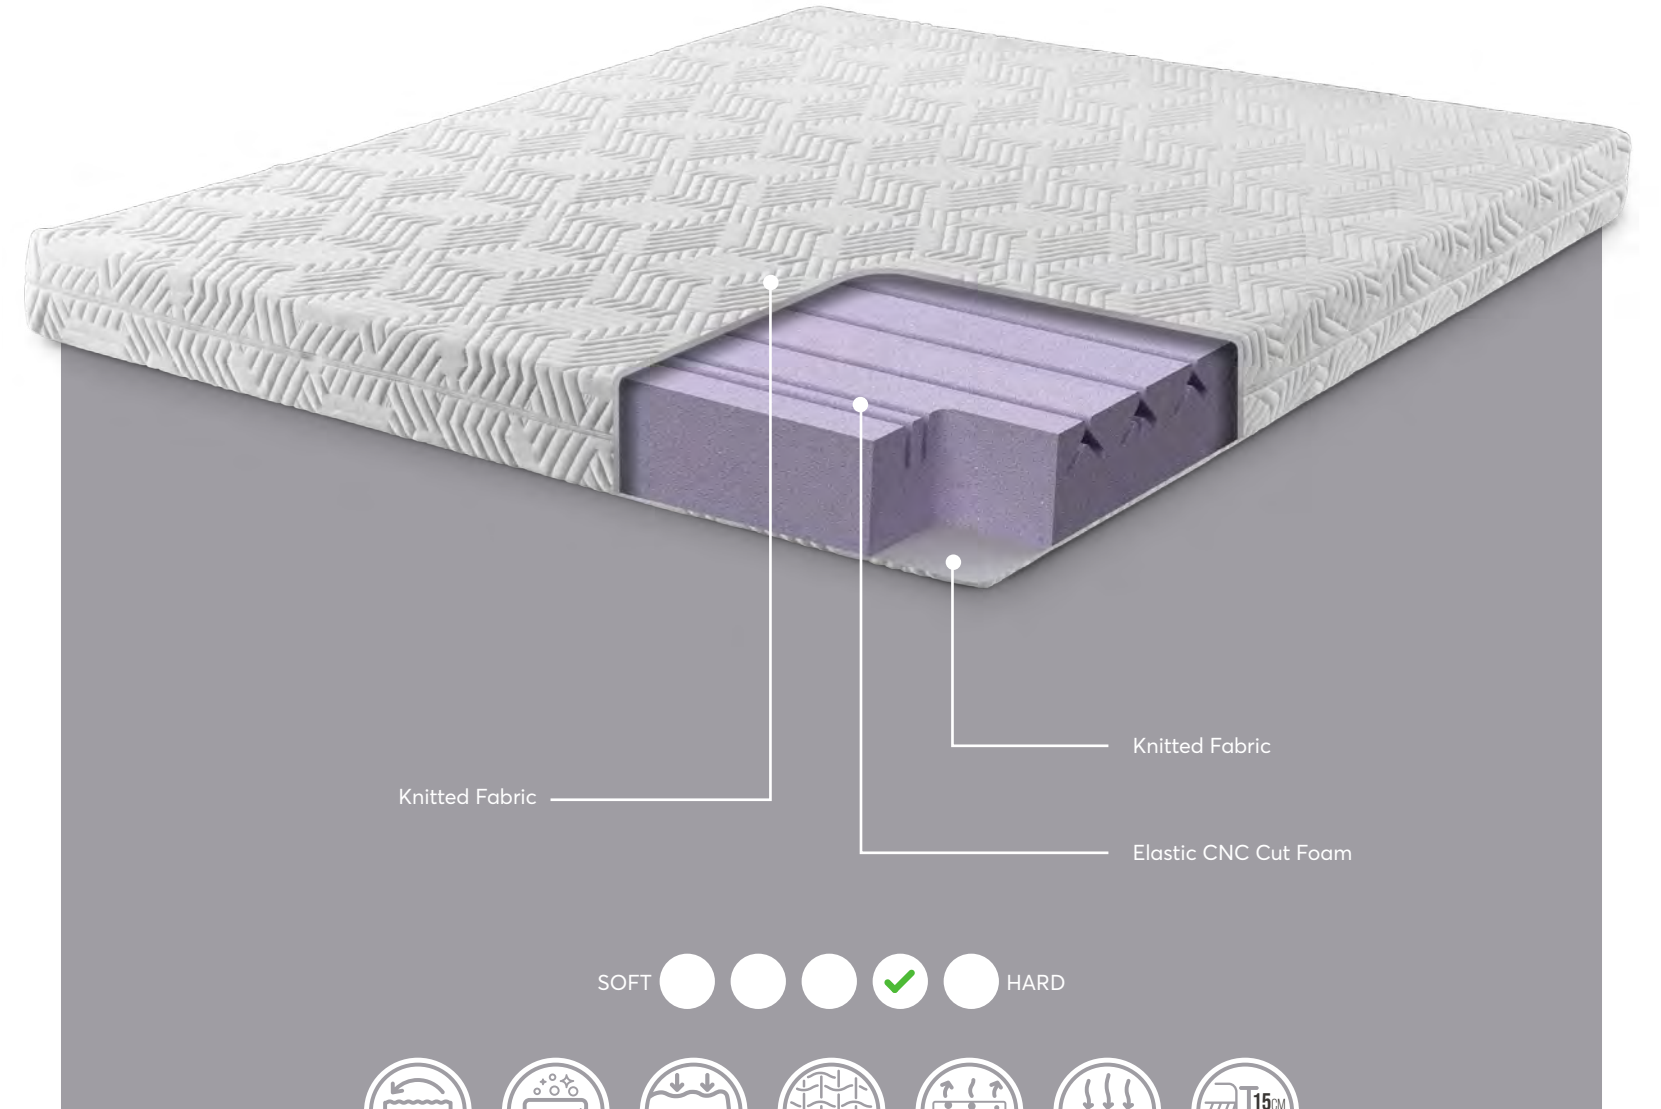

TECHNICAL SPECIFICATIONS

Knitted Fabric

Knitted Fabric

Elastic CNC Cut Foam

SOFT ☐ ☐ ☐ ☒ ☐ HARD

DOUBLE SIDED

WASHABLE ZIPPER SHEATH

ORTHOPEDIC

KNITTED FABRIC

HIGH DNS AIR DUCT SUPPORT FOAM

BREATHABLE

MATTRESS HEIGHT