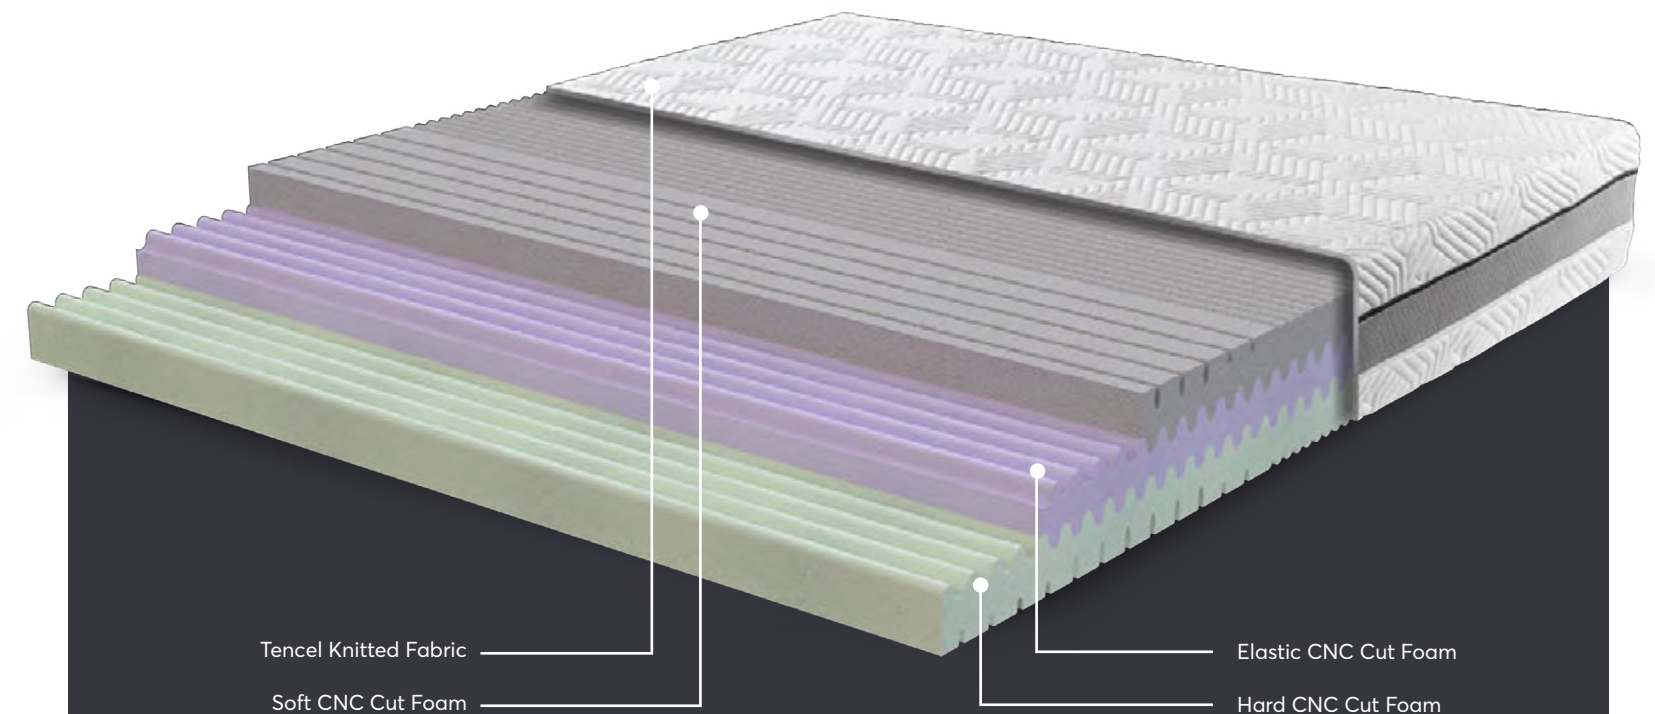

TECHNICAL SPECIFICATIONS

Tencel Knitted Fabric
Soft CNC Cut Foam
Elastic CNC Cut Foam
Hard CNC Cut Foam

SOFT ☐ ☒ HARD

- 3D SPACER
- DOUBLE SIDED
- WASHABLE ZIPPER SHEATH
- ORTHOPEDIC
- KNITTED FABRIC
- HIGH DNS AIR DUCT SUPPORT FOAM
- BREATHABLE
- MATTRESS HEIGHT