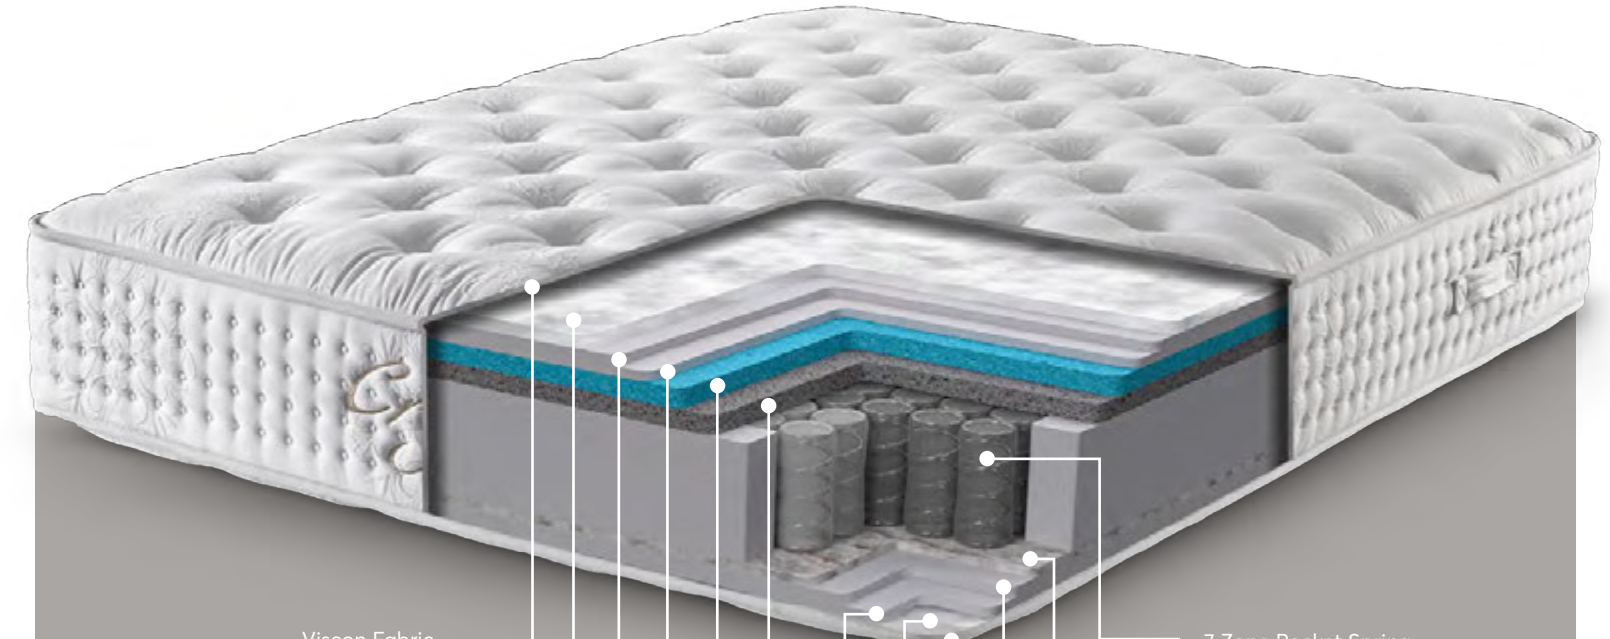

TECHNICAL SPECIFICATIONS

Viscon Fabric	7 Zone Pocket Spring
Fiber	Felt
Hyper Soft Foam	Hyper Soft Foam
Elastic Foam	Viscon Fabric
Hyper Soft Foam	Fiber
Soft Foam	Elastic Foam

SOFT ☐ ☒ ☐ ☐ ☐ HARD

- 7 ZONE POCKET SPRING
- ORTHOPEDIC
- HIGH DNS AIR DUCT SUPPORT FOAM
- BREATHABLE
- MATTRESS HEIGHT
  31cm (±1)