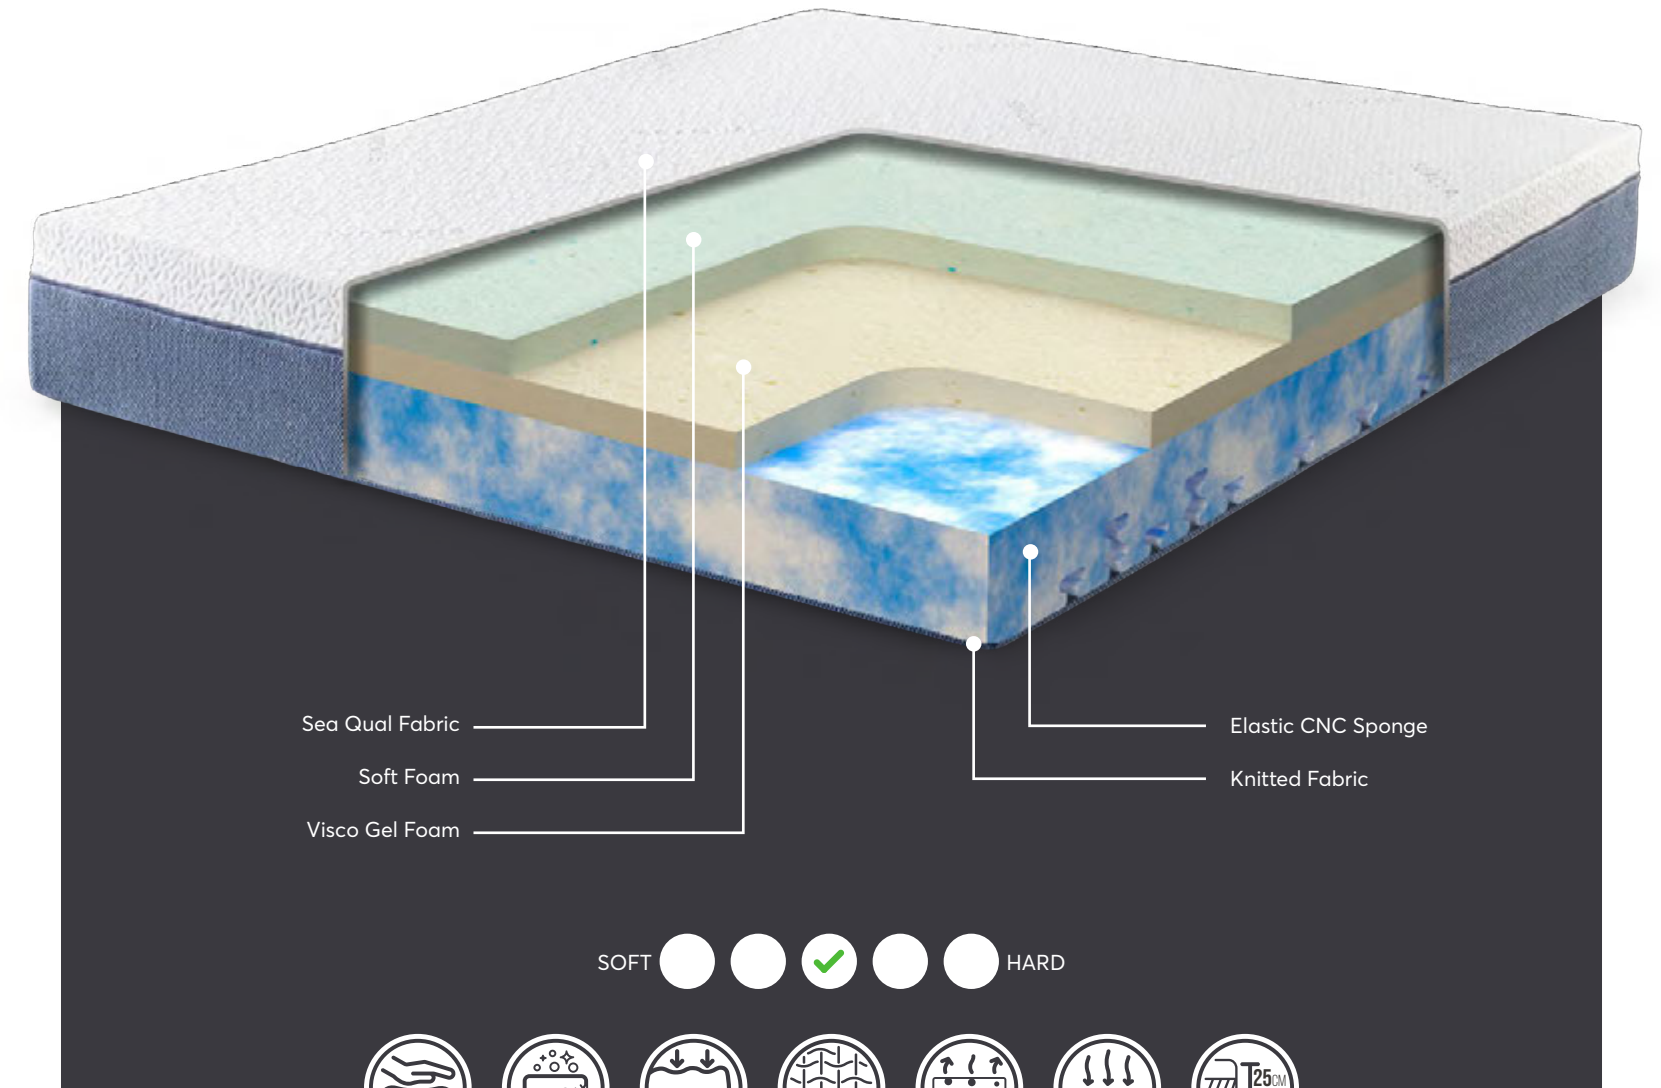

Memory Foam

The visco inside the mattress takes the shape of your body when you lie on the mattress, so that the weight, temperature and pressure balance is created, allowing you to achieve the highest level of comfort. Prevents nervous system, spine and joint disorders by supporting the body's weight.

CNC Cut Foam

We provide the best comfort for your body with special orthopedic 7 zone cnc channels opened in high-density foam. In addition, thanks to the opened air channels, we reduce the sweating problem to a minimum by providing the air flow in the product.

Washable Cover

Having a zippered mattress cover, Dream is both more useful and healthier. Keep your bed clean at all times thanks to its washable cover.

TECHNICAL SPECIFICATIONS

Sea Qual Fabric

Soft Foam

Visco Gel Foam