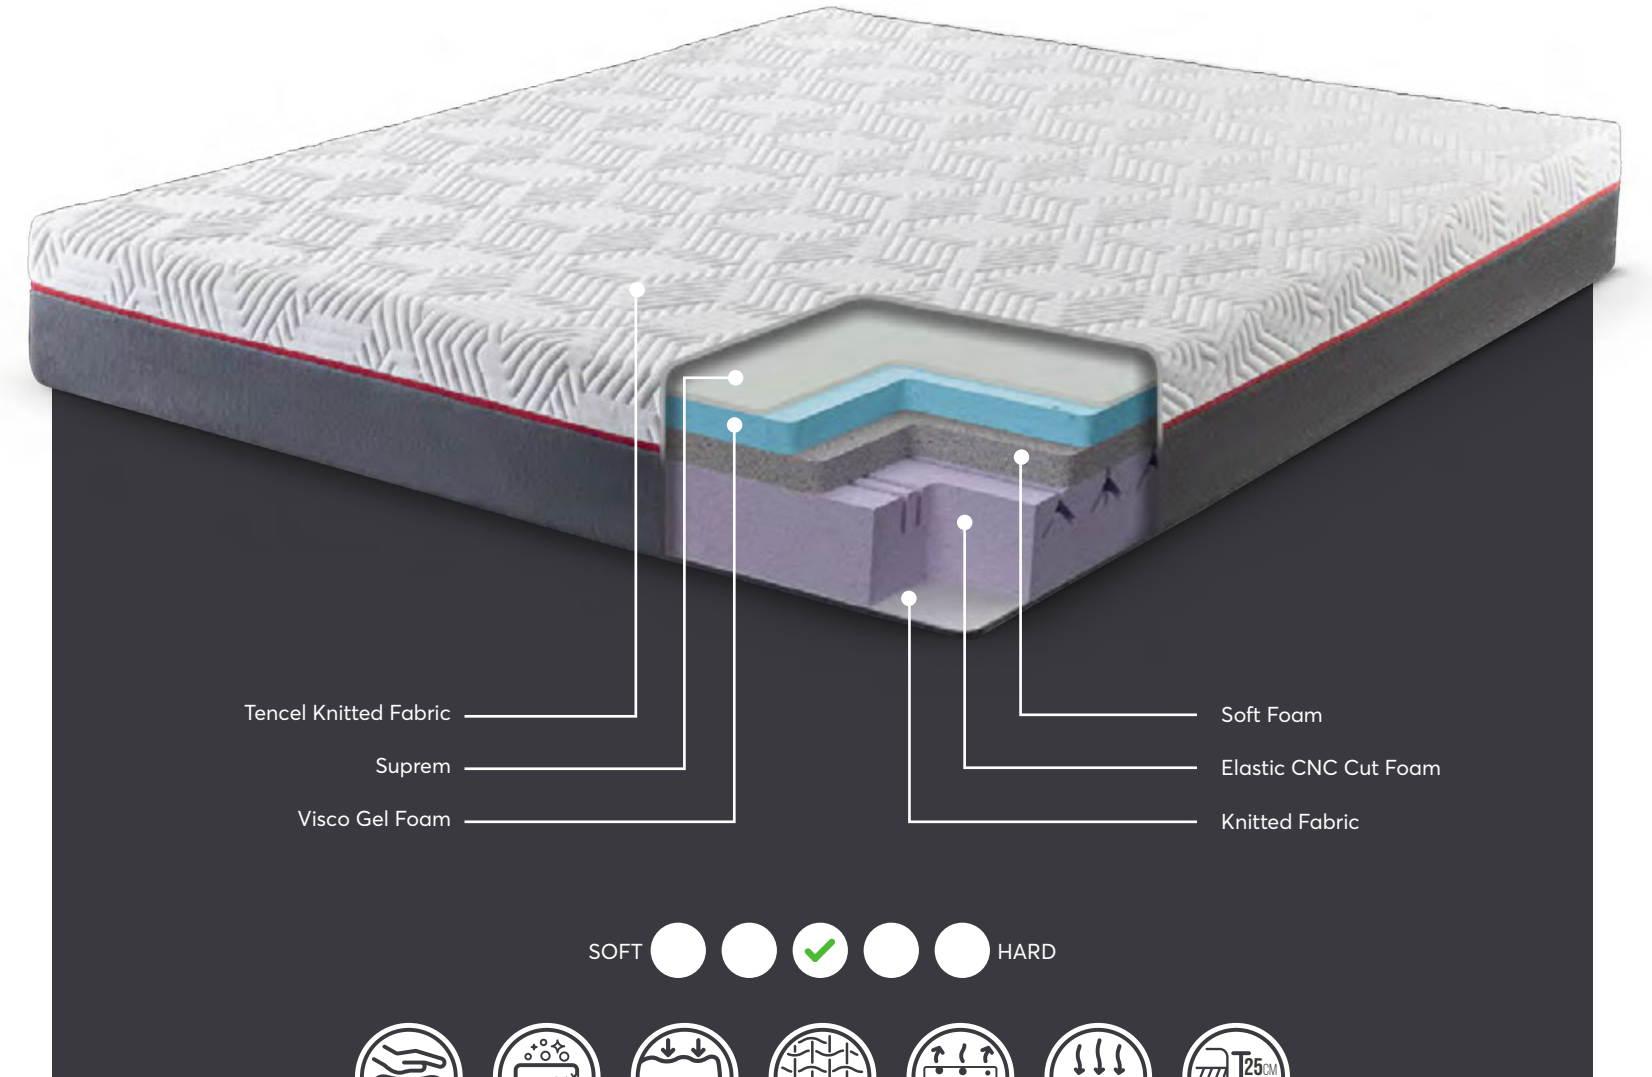

Gel Visco Technology

Thousands of capsules are placed in the visco material, adding air-conditioning feature. While the feeling of sweating is minimized, the cells with increased permeability provide air circulation in the mattress. It also takes the shape of your body.

CNC Cut Foam

We provide the best comfort to your body with special orthopedic 7-zone cnc channels opened in high-density foam. In addition, the opened air channels, we minimize the sweating problem by providing the air flow in the product.

www.berfa.com.tr

info@berfa.com.tr

+90 530 152 0038

+90 552 644 3802

Dream Double Face

Feel the Comfort..

Our Dream soft product has 3 different density foam layers and offers its users the ability to be used on both sides. In addition, thanks to the 3d spacer air duct surrounding the mattress, your product always gets air and provides a spacious sleeping area for its users.