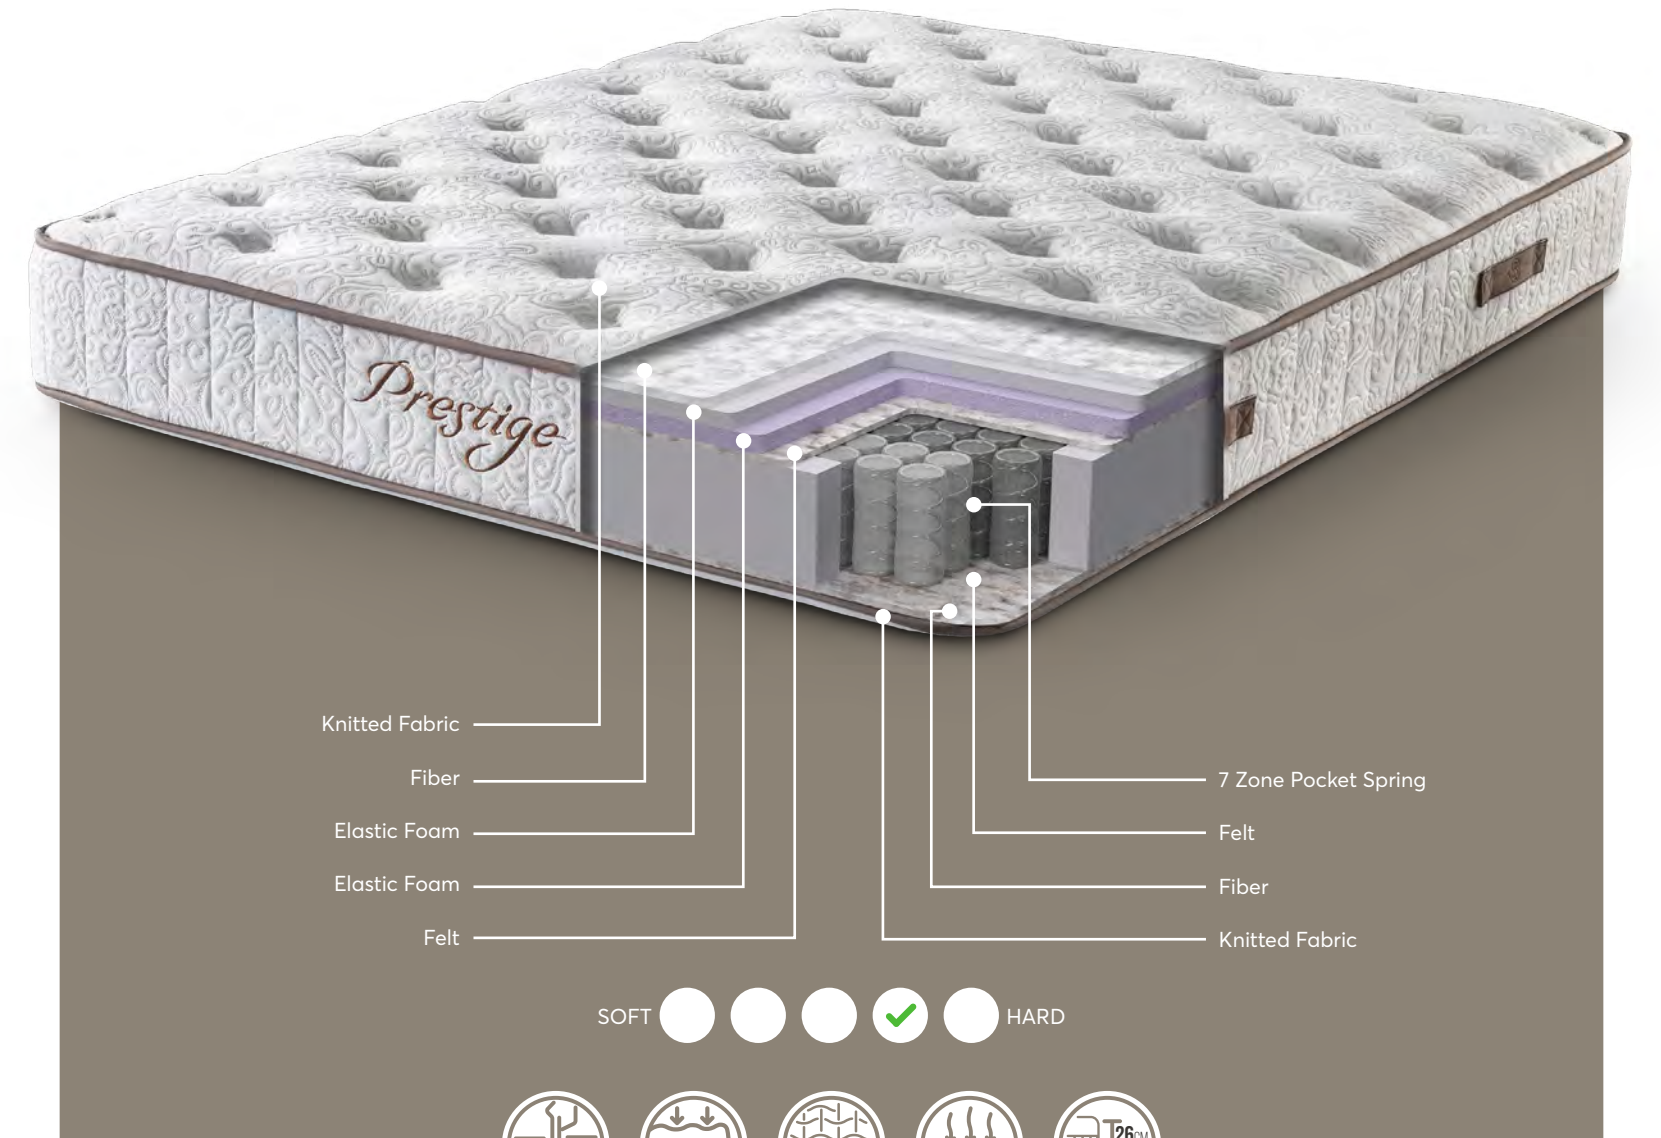

TECHNICAL SPECIFICATIONS

Knitted Fabric
Fiber
Elastic Foam
Elastic Foam
Felt
7 Zone Pocket Spring
Felt
Fiber
Knitted Fabric

SOFT ☐ ☐ ☐ ☒ ☐ HARD