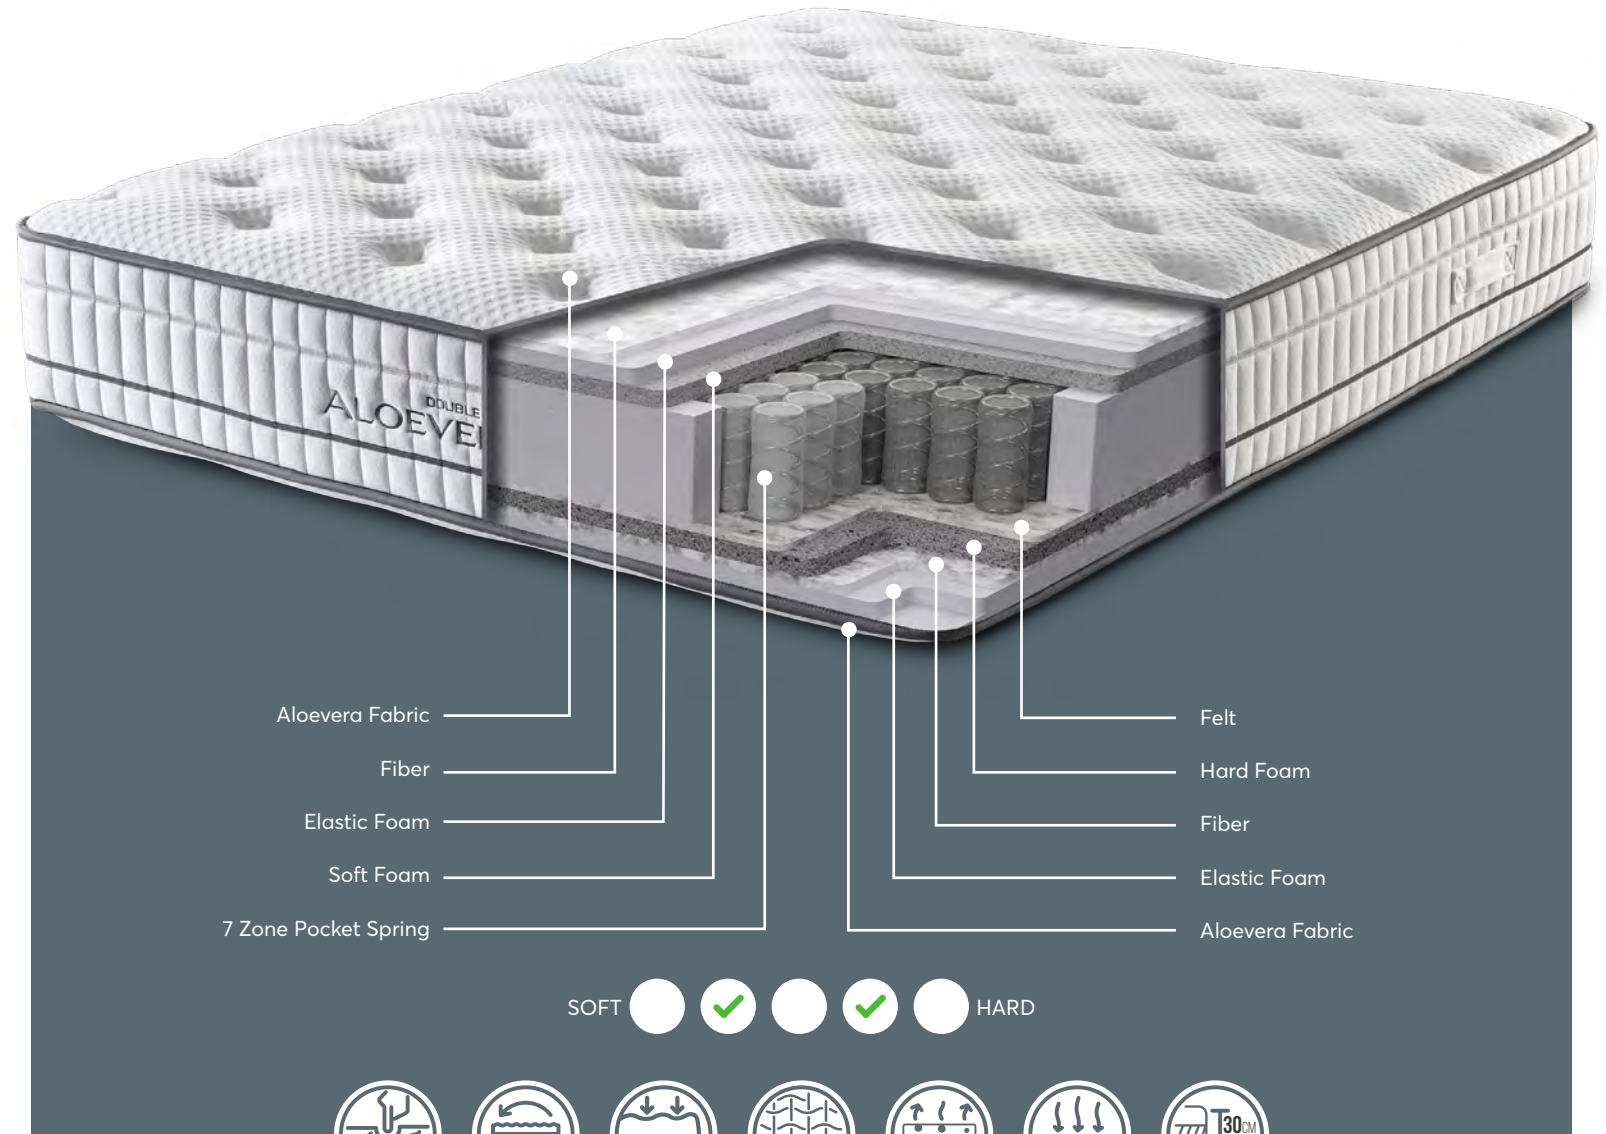

- www.berfa.com.tr
- info@berfa.com.tr
- +90 530 152 0038
- +90 552 644 3802

7-Zone Pocket Spring System

It provides comfortable and uninterrupted sleep comfort in the sleeping position with its orthopedic feature, thanks to the bag spring system, which is the sleep technology of the 21st century, that moves independently from each other.

TECHNICAL SPECIFICATIONS

- 
 7 ZONE POCKET SPRING
- 
 DOUBLE SIDED
- 
 ORTHOPEDIC
- 
 KNITTED FABRIC
- 
 HIGH DNS AIR DUCT SUPPORT FOAM
- 
 BREATHABLE
- 
 MATTRESS HEIGHT

Aloevera Visco

The Miracle of Aloe Vera Going Back to Centuries & The Power Memory Foam...
Aloevera visco supports the body properly and balancedly throughout the night thanks to the orthopedic structure of viscos contained in the mattress, while preparing the day to start the day fresh. Skin-friendly aloe vera fabric balances the energy and moisture in the body. At the same time, it protects the skin and prevents irritation. It creates a natural sleeping environment thanks to the combination of aloe vera fabric and the body shape of the memory foam.