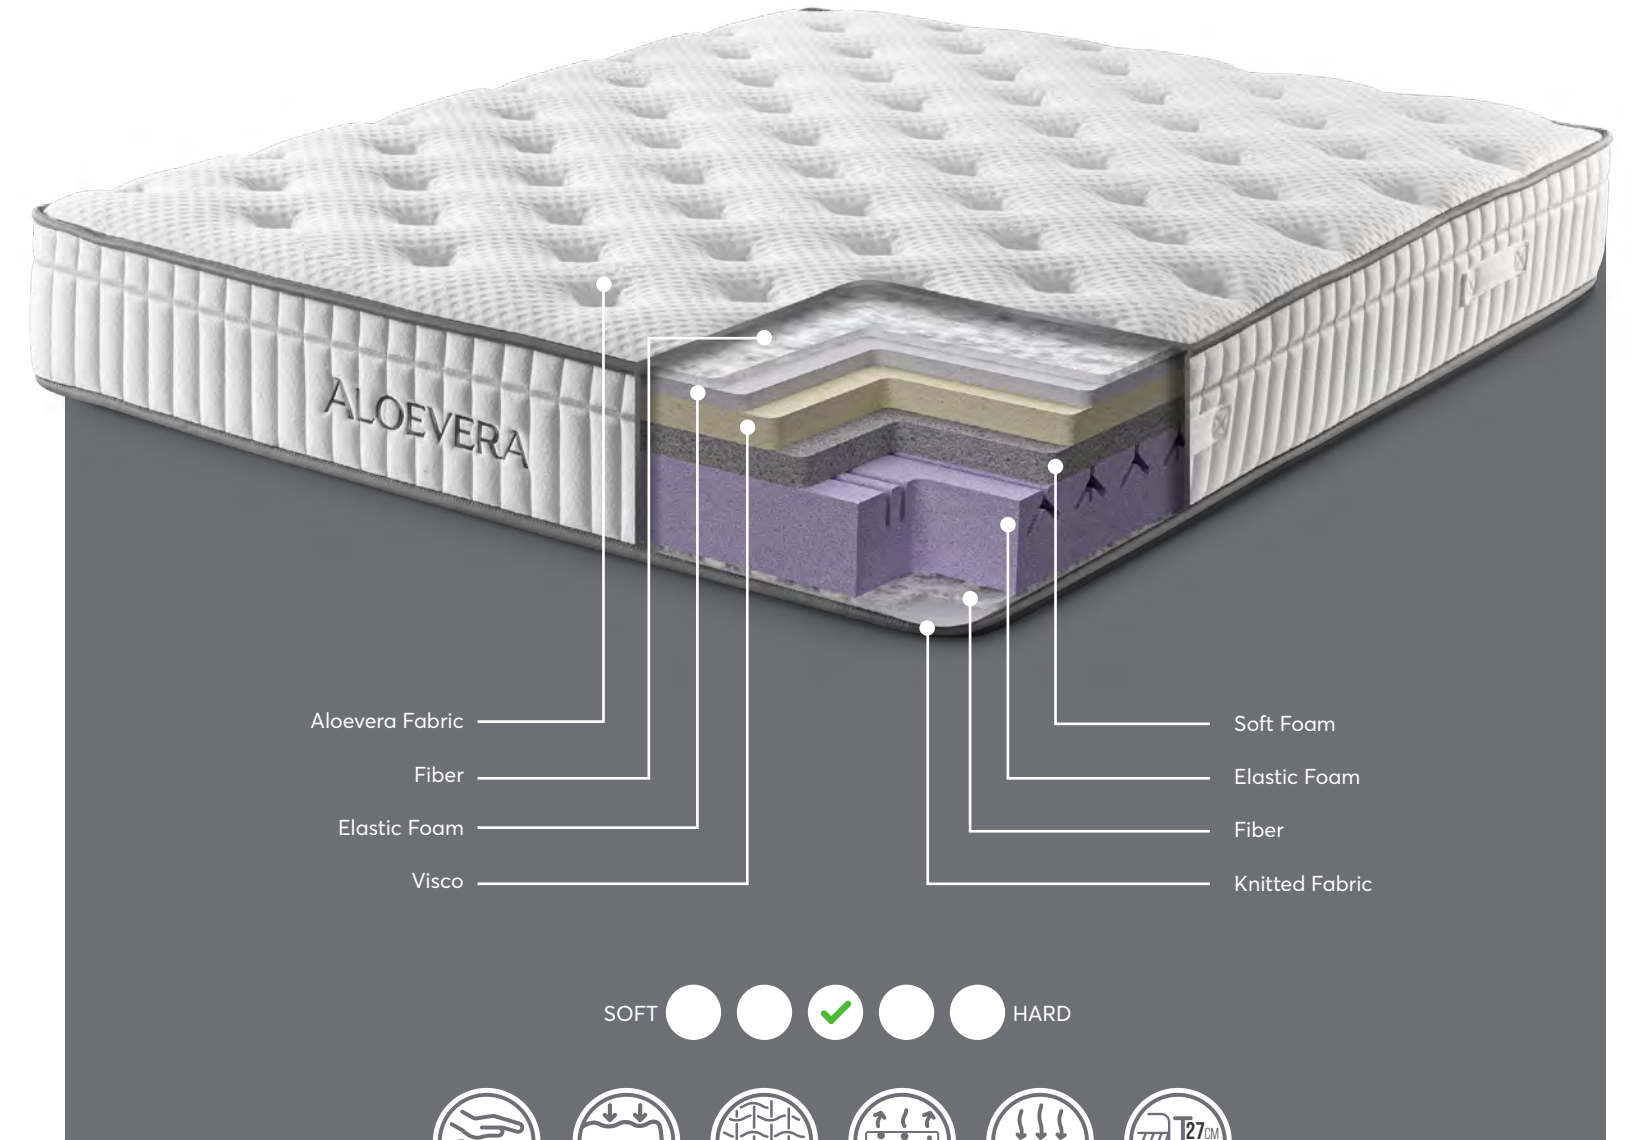

TECHNICAL SPECIFICATIONS