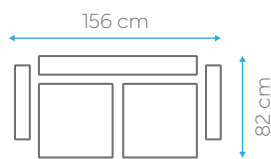

BED DIMENSION 107x190 cm  
HEIGHT 87 cm

40 HC	TRUCK	CBM
82	98	0.85

BED DIMENSION 107x130 cm  
HEIGHT 87 cm

40 HC	TRUCK	CBM
180	200	0.7

BED DIMENSION N/A cm  
HEIGHT 87 cm

40 HC	TRUCK	CBM
250	300	0.28

40 HC	TRUCK	CBM
107	130	0.65

BED DIMENSION 103x120 cm  
HEIGHT 78 cm

40 HC	TRUCK	CBM
120	140	0.58

BED DIMENSION 103x55 cm  
HEIGHT 78 cm

40 HC	TRUCK	CBM
150	170	0.47

# Ines

82-056-TWIST-13

BED DIMENSION 110x190 cm  
HEIGHT 84 cm

40 HC	TRUCK	CBM
77	97	0.91

BED DIMENSION 110x130 cm  
HEIGHT 84 cm

40 HC	TRUCK	CBM
120	150	0.58

BED DIMENSION 110x55 cm  
HEIGHT 84 cm

40 HC	TRUCK	CBM
170	200	0.41

# Isadora

BED DIMENSION 103x183 cm  
HEIGHT 80 cm

40 HC	TRUCK	CBM
96	115	0.73

BED DIMENSION 103x120 cm  
HEIGHT 80 cm

40 HC	TRUCK	CBM
120	144	0.58

BED DIMENSION 103x55 cm  
HEIGHT 80 cm

40 HC	TRUCK	CBM
160	200	0.44