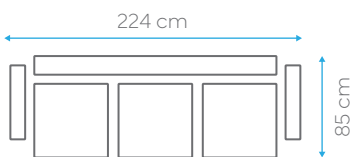

# Paloma

AVAILABLE  
IN

BONNELL  
SPRING

SIT

SLEEP

STORAGE

FABRIC CARD

BED DIMENSION 110x188 cm  
HEIGHT 94 cm