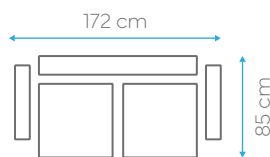

# Ines

82-056-TWIST-13

BED DIMENSION 110x190 cm  
HEIGHT 84 cm

40 HC	TRUCK	CBM
77	97	0.91

BED DIMENSION 110x130 cm  
HEIGHT 84 cm

40 HC	TRUCK	CBM
120	150	0.58

BED DIMENSION 110x55 cm  
HEIGHT 84 cm

40 HC	TRUCK	CBM
170	200	0.41

# Isabel

AVAILABLE  
IN

BONNELL  
SPRING

SIT

SLEEP

STORAGE

50-058-TRINITY 33

BED DIMENSION 115x190 cm  
HEIGHT 90 cm

40 HC	TRUCK	CBM
78	96	0.90

BED DIMENSION 115x130 cm  
HEIGHT 90 cm

40 HC	TRUCK	CBM
120	150	0.58

BED DIMENSION 115x55 cm  
HEIGHT 90 cm

40 HC	TRUCK	CBM
160	190	0.44

# Isadora

BED DIMENSION 103x183 cm  
HEIGHT 80 cm

40 HC	TRUCK	CBM
96	115	0.73

BED DIMENSION 103x120 cm  
HEIGHT 80 cm

40 HC	TRUCK	CBM
120	144	0.58

BED DIMENSION 103x55 cm  
HEIGHT 80 cm

40 HC	TRUCK	CBM
160	200	0.44