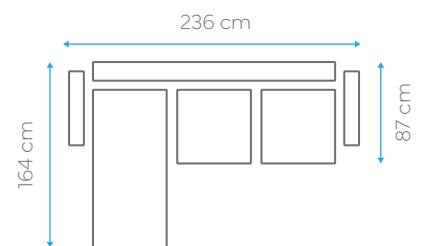

# Lucy

BED DIMENSION 120x190 cm  
HEIGHT 94 cm

40 HC	TRUCK	CBM
74	92	0.95

BED DIMENSION 120x130 cm  
HEIGHT 94 cm

40 HC	TRUCK	CBM
120	140	0.58

BED DIMENSION 120x55 cm  
HEIGHT 94 cm

40 HC	TRUCK	CBM
150	180	0.47

BED DIMENSION 103x120 cm  
HEIGHT 80 cm

40 HC	TRUCK	CBM
140	170	0.50

BED DIMENSION 103x55 cm  
HEIGHT 80 cm

40 HC	TRUCK	CBM
210	240	0.33

BED DIMENSION 110x190 cm  
HEIGHT 90 cm

40 HC	TRUCK	CBM
100	120	0.68

# Lily

BED DIMENSION 110x235 cm  
 HEIGHT 90 cm

40 HC	TRUCK	CBM
53	80	1,32

# Daisy

BED DIMENSION 103x205 cm  
HEIGHT 91 cm

40 HC	TRUCK	CBM
67	88	1,04