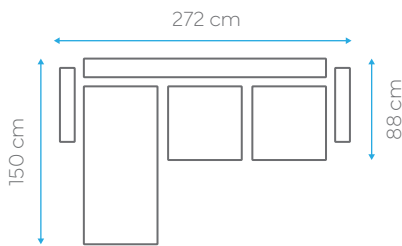

Lily

BED DIMENSION 110x235 cm
HEIGHT 90 cm

40 HC	TRUCK	CBM
53	80	1,32