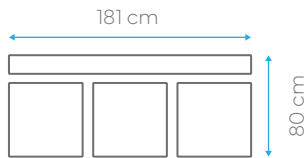

Almond

50 DNS
ROUNDED FOAM

SIT

SLEEP

SIT ADJUST

BED DIMENSION 100x180 cm
HEIGHT 80 cm

40 HC	TRUCK	CBM
180	210	0.39