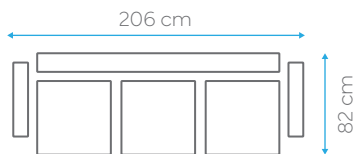

BED DIMENSION 103x120 cm  
HEIGHT 80 cm

40 HC	TRUCK	CBM
140	170	0.50

BED DIMENSION 103x55 cm  
HEIGHT 80 cm

40 HC	TRUCK	CBM
210	240	0.33

BED DIMENSION 110x190 cm  
HEIGHT 90 cm

40 HC	TRUCK	CBM
100	120	0.68

# Marisol

67-056-TWIST-6

BED DIMENSION 110x180 cm  
HEIGHT 90 cm

40 HC	TRUCK	CBM
82	100	0.81

BED DIMENSION 110x120 cm  
HEIGHT 90 cm

40 HC	TRUCK	CBM
110	130	0.65

BED DIMENSION 110x55 cm  
HEIGHT 90 cm

40 HC	TRUCK	CBM
160	190	0.44

# Martha

BED DIMENSION 110x180 cm  
HEIGHT 88 cm

40 HC	TRUCK	CBM
100	120	0.70

BED DIMENSION 110x120 cm  
HEIGHT 88 cm

40 HC	TRUCK	CBM
-	-	-