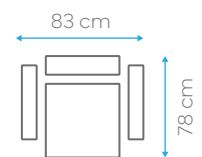

BED DIMENSION 103x120 cm  
HEIGHT 80 cm

40 HC	TRUCK	CBM
140	170	0.50

BED DIMENSION 103x55 cm  
HEIGHT 80 cm

40 HC	TRUCK	CBM
210	240	0.33

BED DIMENSION 110x190 cm  
HEIGHT 90 cm

40 HC	TRUCK	CBM
100	120	0.68

# Marisol

67-056-TWIST-6

BED DIMENSION 110x180 cm  
HEIGHT 90 cm

40 HC	TRUCK	CBM
82	100	0.81

BED DIMENSION 110x120 cm  
HEIGHT 90 cm

40 HC	TRUCK	CBM
110	130	0.65

BED DIMENSION 110x55 cm  
HEIGHT 90 cm

40 HC	TRUCK	CBM
160	190	0.44

# Martha

BED DIMENSION 110x180 cm  
HEIGHT 88 cm

40 HC	TRUCK	CBM
100	120	0.70

BED DIMENSION 110x120 cm  
HEIGHT 88 cm

40 HC	TRUCK	CBM
-	-	-

40 HC	TRUCK	CBM
107	130	0.65

BED DIMENSION 103x120 cm  
HEIGHT 80 cm

40 HC	TRUCK	CBM
198	200	0.35

BED DIMENSION 103x55 cm  
HEIGHT 80 cm

40 HC	TRUCK	CBM
250	300	0.28