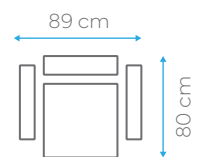

BED DIMENSION 107x190 cm  
HEIGHT 87 cm

40 HC	TRUCK	CBM
82	98	0.85

BED DIMENSION 107x130 cm  
HEIGHT 87 cm

40 HC	TRUCK	CBM
180	200	0.7

BED DIMENSION N/A cm  
HEIGHT 87 cm

40 HC	TRUCK	CBM
250	300	0.28

# Ines

82-056-TWIST-13

BED DIMENSION 110x190 cm  
HEIGHT 84 cm

40 HC	TRUCK	CBM
77	97	0.91

BED DIMENSION 110x130 cm  
HEIGHT 84 cm

40 HC	TRUCK	CBM
120	150	0.58

BED DIMENSION 110x55 cm  
HEIGHT 84 cm

40 HC	TRUCK	CBM
170	200	0.41

40 HC	TRUCK	CBM
78	96	0.90

BED DIMENSION 115x130 cm  
HEIGHT 90 cm

40 HC	TRUCK	CBM
120	150	0.58

BED DIMENSION 115x55 cm  
HEIGHT 90 cm

40 HC	TRUCK	CBM
160	190	0.44

# Isadora

BED DIMENSION 103x183 cm  
HEIGHT 80 cm

40 HC	TRUCK	CBM
96	115	0.73

BED DIMENSION 103x120 cm  
HEIGHT 80 cm

40 HC	TRUCK	CBM
120	144	0.58

BED DIMENSION 103x55 cm  
HEIGHT 80 cm

40 HC	TRUCK	CBM
160	200	0.44