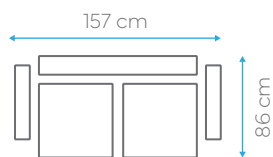

BED DIMENSION 103x120 cm  
HEIGHT 80 cm

40 HC	TRUCK	CBM
140	170	0.50

BED DIMENSION 103x55 cm  
HEIGHT 80 cm

40 HC	TRUCK	CBM
210	240	0.33

BED DIMENSION 110x190 cm  
HEIGHT 90 cm

40 HC	TRUCK	CBM
100	120	0.68

# Rachel

BED DIMENSION 105x180 cm  
HEIGHT 90 cm

40 HC	TRUCK	CBM
88	100	0.80

BED DIMENSION 105x120 cm  
HEIGHT 90 cm

40 HC	TRUCK	CBM
105	120	0.67

# Rosa

57-056-TWIST-20

BED DIMENSION 107x190 cm  
HEIGHT 90 cm

40 HC	TRUCK	CBM
84	110	0.83

BED DIMENSION 107x120 cm  
HEIGHT 90 cm

40 HC	TRUCK	CBM
180	200	0.39

BED DIMENSION 107x55 cm  
HEIGHT 90 cm

40 HC	TRUCK	CBM
250	300	0.28

# Sarah

FABRIC CARD

BED DIMENSION 117x190 cm  
HEIGHT 93 cm

40 HC	TRUCK	CBM
78	94	0.90

BED DIMENSION 117x130 cm  
HEIGHT 93 cm

40 HC	TRUCK	CBM
160	190	0.44

BED DIMENSION 117x57 cm  
HEIGHT 93 cm

40 HC	TRUCK	CBM
200	240	0.35