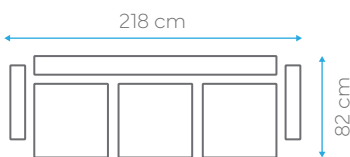

40 HC	TRUCK	CBM
74	87	0.92

BED DIMENSION 110x128 cm  
HEIGHT 98 cm

40 HC	TRUCK	CBM
85	100	0.80

BED DIMENSION 110x56 cm  
HEIGHT 98 cm

40 HC	TRUCK	CBM
151	178	0.45

# Estrella

AVAILABLE  
IN

BONNELL  
SPRING

SIT

SLEEP

STORAGE

82-058-TRINITY 30

BED DIMENSION 103x183 cm  
HEIGHT 78 cm

40 HC	TRUCK	CBM
107	130	0.65

BED DIMENSION 103x120 cm  
HEIGHT 78 cm

40 HC	TRUCK	CBM
120	140	0.58

BED DIMENSION 103x55 cm  
HEIGHT 78 cm

40 HC	TRUCK	CBM
150	170	0.47