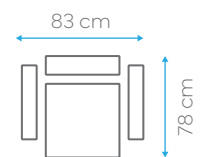

40 HC	TRUCK	CBM
92	110	0.76

BED DIMENSION 110x120 cm  
HEIGHT 85 cm

40 HC	TRUCK	CBM
150	180	0.47

BED DIMENSION 110x55 cm  
HEIGHT 85 cm

40 HC	TRUCK	CBM
230	280	0.30

# Camila

06-058-TRINITY 3

BED DIMENSION 103x183 cm  
HEIGHT 80 cm

40 HC	TRUCK	CBM
107	130	0.65

BED DIMENSION 103x120 cm  
HEIGHT 80 cm

40 HC	TRUCK	CBM
198	230	0.35

BED DIMENSION 103x55 cm  
HEIGHT 80 cm

40 HC	TRUCK	CBM
250	300	0.28

40 HC	TRUCK	CBM
107	128	0.65

BED DIMENSION 103x120 cm  
HEIGHT 80 cm

40 HC	TRUCK	CBM
140	170	0.50

BED DIMENSION 103x55 cm  
HEIGHT 80 cm

40 HC	TRUCK	CBM
210	240	0.33

# Clara

BED DIMENSION 103x183 cm  
HEIGHT 80 cm

40 HC	TRUCK	CBM
107	130	0.65

BED DIMENSION 103x120 cm  
HEIGHT 80 cm

40 HC	TRUCK	CBM
198	200	0.54

BED DIMENSION 103x55 cm  
HEIGHT 80 cm

40 HC	TRUCK	CBM
250	300	0.28