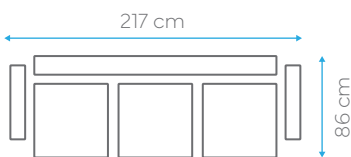

# Rachel

BED DIMENSION 105x180 cm  
HEIGHT 90 cm

40 HC	TRUCK	CBM
88	100	0.80

BED DIMENSION 105x120 cm  
HEIGHT 90 cm

40 HC	TRUCK	CBM
105	120	0.67

# Rosa

57-056-TWIST-20

BED DIMENSION 107x190 cm  
HEIGHT 90 cm

40 HC	TRUCK	CBM
84	110	0.83

BED DIMENSION 107x120 cm  
HEIGHT 90 cm

40 HC	TRUCK	CBM
180	200	0.39

BED DIMENSION 107x55 cm  
HEIGHT 90 cm

40 HC	TRUCK	CBM
250	300	0.28

# Sarah

FABRIC CARD

BED DIMENSION 117x190 cm  
HEIGHT 93 cm

40 HC	TRUCK	CBM
78	94	0.90

BED DIMENSION 117x130 cm  
HEIGHT 93 cm

40 HC	TRUCK	CBM
160	190	0.44

BED DIMENSION 117x57 cm  
HEIGHT 93 cm

40 HC	TRUCK	CBM
200	240	0.35