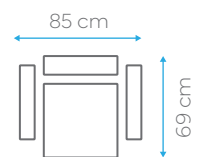

# Anna

AVAILABLE  
IN

BONNELL  
SPRING

SIT

SLEEP

STORAGE

47-065-TIFFANY 10

BED DIMENSION 110x180 cm  
HEIGHT 85 cm

40 HC	TRUCK	CBM
92	110	0.76

BED DIMENSION 110x120 cm  
HEIGHT 85 cm

40 HC	TRUCK	CBM
150	180	0.47

BED DIMENSION 110x55 cm  
HEIGHT 85 cm

40 HC	TRUCK	CBM
230	280	0.30

# Camila

06-058-TRINITY 3

BED DIMENSION 103x183 cm  
HEIGHT 80 cm

40 HC	TRUCK	CBM
107	130	0.65

BED DIMENSION 103x120 cm  
HEIGHT 80 cm

40 HC	TRUCK	CBM
198	230	0.35

BED DIMENSION 103x55 cm  
HEIGHT 80 cm

40 HC	TRUCK	CBM
250	300	0.28

BED DIMENSION 107x190 cm  
HEIGHT 87 cm

40 HC	TRUCK	CBM
82	98	0.85

BED DIMENSION 107x130 cm  
HEIGHT 87 cm

40 HC	TRUCK	CBM
180	200	0.7

BED DIMENSION N/A cm  
HEIGHT 87 cm

40 HC	TRUCK	CBM
250	300	0.28