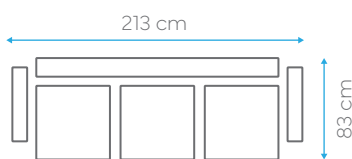

BED DIMENSION 103x120 cm  
HEIGHT 80 cm

40 HC	TRUCK	CBM
140	170	0.50

BED DIMENSION 103x55 cm  
HEIGHT 80 cm

40 HC	TRUCK	CBM
210	240	0.33

BED DIMENSION 110x190 cm  
HEIGHT 90 cm

40 HC	TRUCK	CBM
100	120	0.68

# Marisol

67-056-TWIST-6

BED DIMENSION 110x180 cm  
HEIGHT 90 cm

40 HC	TRUCK	CBM
82	100	0.81

BED DIMENSION 110x120 cm  
HEIGHT 90 cm

40 HC	TRUCK	CBM
110	130	0.65

BED DIMENSION 110x55 cm  
HEIGHT 90 cm

40 HC	TRUCK	CBM
160	190	0.44