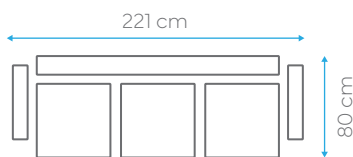

50-058-TRINITY 33

BED DIMENSION 114x194 cm
HEIGHT 90 cm

40 HC	TRUCK	CBM
84	100	0.83