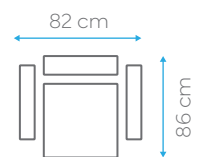

BED DIMENSION 103x120 cm  
HEIGHT 80 cm

40 HC	TRUCK	CBM
140	170	0.50

BED DIMENSION 103x55 cm  
HEIGHT 80 cm

40 HC	TRUCK	CBM
210	240	0.33

BED DIMENSION 110x190 cm  
HEIGHT 90 cm

40 HC	TRUCK	CBM
100	120	0.68

# Rachel

BED DIMENSION 105x180 cm  
HEIGHT 90 cm

40 HC	TRUCK	CBM
88	100	0.80

BED DIMENSION 105x120 cm  
HEIGHT 90 cm

40 HC	TRUCK	CBM
105	120	0.67

# Rosa

57-056-TWIST-20

BED DIMENSION 107x190 cm  
HEIGHT 90 cm

40 HC	TRUCK	CBM
84	110	0.83

BED DIMENSION 107x120 cm  
HEIGHT 90 cm

40 HC	TRUCK	CBM
180	200	0.39

BED DIMENSION 107x55 cm  
HEIGHT 90 cm

40 HC	TRUCK	CBM
250	300	0.28

# Sarah

FABRIC CARD

BED DIMENSION 117x190 cm  
HEIGHT 93 cm

40 HC	TRUCK	CBM
78	94	0.90

BED DIMENSION 117x130 cm  
HEIGHT 93 cm

40 HC	TRUCK	CBM
160	190	0.44

BED DIMENSION 117x57 cm  
HEIGHT 93 cm

40 HC	TRUCK	CBM
200	240	0.35