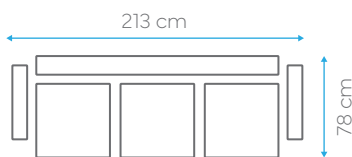

BED DIMENSION 103x183 cm
HEIGHT 80 cm

40 HC	TRUCK	CBM
107	130	0.65