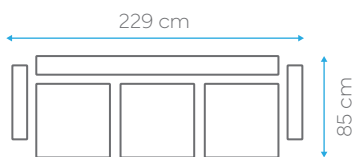

BED DIMENSION 107x190 cm  
HEIGHT 87 cm

40 HC	TRUCK	CBM
82	98	0.85

BED DIMENSION 107x130 cm  
HEIGHT 87 cm

40 HC	TRUCK	CBM
180	200	0.7

BED DIMENSION N/A cm  
HEIGHT 87 cm

40 HC	TRUCK	CBM
250	300	0.28

# Elena

AVAILABLE  
IN

BONNELL  
SPRING

SIT

SLEEP

STORAGE

FABRIC CARD

BED DIMENSION 110x188 cm  
HEIGHT 98 cm

40 HC	TRUCK	CBM
74	87	0.92

BED DIMENSION 110x128 cm  
HEIGHT 98 cm

40 HC	TRUCK	CBM
85	100	0.80

BED DIMENSION 110x56 cm  
HEIGHT 98 cm

40 HC	TRUCK	CBM
151	178	0.45