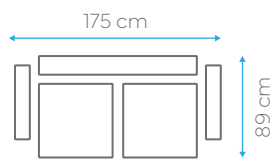

BED DIMENSION 107x190 cm  
HEIGHT 87 cm

40 HC	TRUCK	CBM
82	98	0.85

BED DIMENSION 107x130 cm  
HEIGHT 87 cm

40 HC	TRUCK	CBM
180	200	0.7

BED DIMENSION N/A cm  
HEIGHT 87 cm

40 HC	TRUCK	CBM
250	300	0.28

# Isadora

BED DIMENSION 103x183 cm  
HEIGHT 80 cm

40 HC	TRUCK	CBM
96	115	0.73

BED DIMENSION 103x120 cm  
HEIGHT 80 cm

40 HC	TRUCK	CBM
120	144	0.58

BED DIMENSION 103x55 cm  
HEIGHT 80 cm

40 HC	TRUCK	CBM
160	200	0.44

# Belen

FABRIC CARD

BED DIMENSION 116x180 cm  
HEIGHT 90 cm

40 HC	TRUCK	CBM
50	59	1.36

BED DIMENSION 116x118 cm  
HEIGHT 90 cm

40 HC	TRUCK	CBM
64	75	1.06

BED DIMENSION N/A cm  
HEIGHT 90 cm

40 HC	TRUCK	CBM
91	107	0.75

# Laura

AVAILABLE  
IN

BONNELL  
SPRING

SIT

SLEEP

STORAGE

FABRIC CARD

BED DIMENSION 103x183 cm  
HEIGHT 80 cm