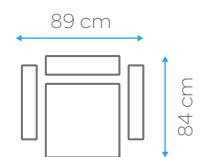

# Isadora

BED DIMENSION 103x183 cm  
HEIGHT 80 cm

40 HC	TRUCK	CBM
96	115	0.73

BED DIMENSION 103x120 cm  
HEIGHT 80 cm

40 HC	TRUCK	CBM
120	144	0.58

BED DIMENSION 103x55 cm  
HEIGHT 80 cm

40 HC	TRUCK	CBM
160	200	0.44

40 HC	TRUCK	CBM
107	130	0.65

BED DIMENSION 103x120 cm  
HEIGHT 80 cm

40 HC	TRUCK	CBM
198	230	0.56

BED DIMENSION 103x55 cm  
HEIGHT 90 cm

40 HC	TRUCK	CBM
250	300	0.28

# Lucy

BED DIMENSION 120x190 cm  
HEIGHT 94 cm

40 HC	TRUCK	CBM
74	92	0.95

BED DIMENSION 120x130 cm  
HEIGHT 94 cm

40 HC	TRUCK	CBM
120	140	0.58

BED DIMENSION 120x55 cm  
HEIGHT 94 cm

40 HC	TRUCK	CBM
150	180	0.47

BED DIMENSION 103x120 cm  
HEIGHT 80 cm

40 HC	TRUCK	CBM
140	170	0.50

BED DIMENSION 103x55 cm  
HEIGHT 80 cm

40 HC	TRUCK	CBM
210	240	0.33

BED DIMENSION 110x190 cm  
HEIGHT 90 cm

40 HC	TRUCK	CBM
100	120	0.68