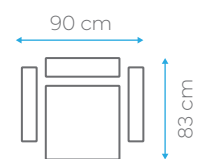

# Lucy

BED DIMENSION 120x190 cm  
HEIGHT 94 cm

40 HC	TRUCK	CBM
74	92	0.95

BED DIMENSION 120x130 cm  
HEIGHT 94 cm

40 HC	TRUCK	CBM
120	140	0.58

BED DIMENSION 120x55 cm  
HEIGHT 94 cm

40 HC	TRUCK	CBM
150	180	0.47

BED DIMENSION 103x120 cm  
HEIGHT 80 cm

40 HC	TRUCK	CBM
140	170	0.50

BED DIMENSION 103x55 cm  
HEIGHT 80 cm

40 HC	TRUCK	CBM
210	240	0.33

BED DIMENSION 110x190 cm  
HEIGHT 90 cm

40 HC	TRUCK	CBM
100	120	0.68

# Marisol

67-056-TWIST-6

BED DIMENSION 110x180 cm  
HEIGHT 90 cm

40 HC	TRUCK	CBM
82	100	0.81

BED DIMENSION 110x120 cm  
HEIGHT 90 cm

40 HC	TRUCK	CBM
110	130	0.65

BED DIMENSION 110x55 cm  
HEIGHT 90 cm

40 HC	TRUCK	CBM
160	190	0.44

# Martha

BED DIMENSION 110x180 cm  
HEIGHT 88 cm

40 HC	TRUCK	CBM
100	120	0.70

BED DIMENSION 110x120 cm  
HEIGHT 88 cm

40 HC	TRUCK	CBM
-	-	-