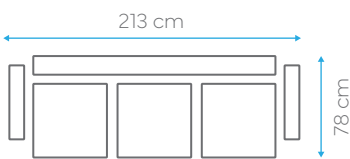

# Camila

06-058-TRINITY 3

BED DIMENSION 103x183 cm  
HEIGHT 80 cm

40 HC	TRUCK	CBM
107	130	0.65

BED DIMENSION 103x120 cm  
HEIGHT 80 cm

40 HC	TRUCK	CBM
198	230	0.35

BED DIMENSION 103x55 cm  
HEIGHT 80 cm

40 HC	TRUCK	CBM
250	300	0.28

# Carmen

AVAILABLE  
IN

BONNELL  
SPRING

SIT

SLEEP

STORAGE

57-060 AUSTIN 19

BED DIMENSION 103x183 cm  
HEIGHT 80 cm

40 HC	TRUCK	CBM
107	128	0.65

BED DIMENSION 103x120 cm  
HEIGHT 80 cm

40 HC	TRUCK	CBM
140	170	0.50

BED DIMENSION 103x55 cm  
HEIGHT 80 cm

40 HC	TRUCK	CBM
210	240	0.33

# Clara

BED DIMENSION 103x183 cm  
HEIGHT 80 cm

40 HC	TRUCK	CBM
107	130	0.65

BED DIMENSION 103x120 cm  
HEIGHT 80 cm

40 HC	TRUCK	CBM
198	200	0.54

BED DIMENSION 103x55 cm  
HEIGHT 80 cm

40 HC	TRUCK	CBM
250	300	0.28