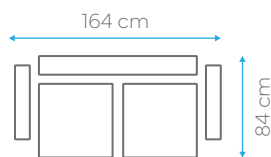

# Isadora

BED DIMENSION 103x183 cm  
HEIGHT 80 cm

40 HC	TRUCK	CBM
96	115	0.73

BED DIMENSION 103x120 cm  
HEIGHT 80 cm

40 HC	TRUCK	CBM
120	144	0.58

BED DIMENSION 103x55 cm  
HEIGHT 80 cm

40 HC	TRUCK	CBM
160	200	0.44

# Laura

AVAILABLE  
IN

BONNELL  
SPRING

SIT

SLEEP

STORAGE

FABRIC CARD

BED DIMENSION 103x183 cm  
HEIGHT 80 cm

40 HC	TRUCK	CBM
107	130	0.65

BED DIMENSION 103x120 cm  
HEIGHT 80 cm

40 HC	TRUCK	CBM
198	230	0.56

BED DIMENSION 103x55 cm  
HEIGHT 90 cm

40 HC	TRUCK	CBM
250	300	0.28

# Lucy

BED DIMENSION 120x190 cm  
HEIGHT 94 cm

40 HC	TRUCK	CBM
74	92	0.95

BED DIMENSION 120x130 cm  
HEIGHT 94 cm

40 HC	TRUCK	CBM
120	140	0.58

BED DIMENSION 120x55 cm  
HEIGHT 94 cm

40 HC	TRUCK	CBM
150	180	0.47