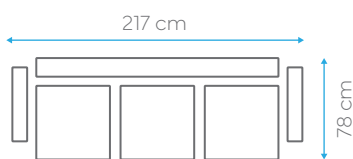

40 HC	TRUCK	CBM
92	110	0.76

BED DIMENSION 110x120 cm  
HEIGHT 85 cm

40 HC	TRUCK	CBM
150	180	0.47

BED DIMENSION 110x55 cm  
HEIGHT 85 cm

40 HC	TRUCK	CBM
230	280	0.30

# Camila

06-058-TRINITY 3

BED DIMENSION 103x183 cm  
HEIGHT 80 cm

40 HC	TRUCK	CBM
107	130	0.65

BED DIMENSION 103x120 cm  
HEIGHT 80 cm

40 HC	TRUCK	CBM
198	230	0.35

BED DIMENSION 103x55 cm  
HEIGHT 80 cm

40 HC	TRUCK	CBM
250	300	0.28