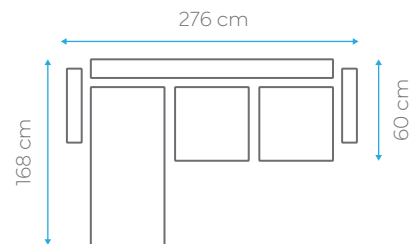

Peony

BED DIMENSION   110x250 cm
HEIGHT   90 cm

40 HC	TRUCK	CBM
55	65	1.27