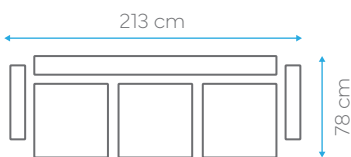

# Lucy

BED DIMENSION 120x190 cm  
HEIGHT 94 cm

40 HC	TRUCK	CBM
74	92	0.95

BED DIMENSION 120x130 cm  
HEIGHT 94 cm

40 HC	TRUCK	CBM
120	140	0.58

BED DIMENSION 120x55 cm  
HEIGHT 94 cm

40 HC	TRUCK	CBM
150	180	0.47

# Maria

AVAILABLE  
IN

BONNELL  
SPRING

SIT

SLEEP

STORAGE

BED DIMENSION 103x183 cm  
HEIGHT 80 cm

40 HC	TRUCK	CBM
107	128	0.65

BED DIMENSION 103x120 cm  
HEIGHT 80 cm

40 HC	TRUCK	CBM
140	170	0.50

BED DIMENSION 103x55 cm  
HEIGHT 80 cm

40 HC	TRUCK	CBM
210	240	0.33

BED DIMENSION 110x190 cm  
HEIGHT 90 cm

40 HC	TRUCK	CBM
100	120	0.68