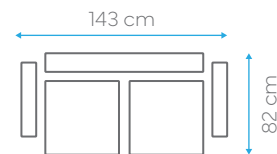

# Lucy

BED DIMENSION 120x190 cm  
HEIGHT 94 cm

40 HC	TRUCK	CBM
74	92	0.95

BED DIMENSION 120x130 cm  
HEIGHT 94 cm

40 HC	TRUCK	CBM
120	140	0.58

BED DIMENSION 120x55 cm  
HEIGHT 94 cm

40 HC	TRUCK	CBM
150	180	0.47

BED DIMENSION 103x120 cm  
HEIGHT 80 cm

40 HC	TRUCK	CBM
140	170	0.50

BED DIMENSION 103x55 cm  
HEIGHT 80 cm

40 HC	TRUCK	CBM
210	240	0.33

BED DIMENSION 110x190 cm  
HEIGHT 90 cm

40 HC	TRUCK	CBM
100	120	0.68

# Marisol

67-056-TWIST-6

BED DIMENSION 110x180 cm  
HEIGHT 90 cm

40 HC	TRUCK	CBM
82	100	0.81

BED DIMENSION 110x120 cm  
HEIGHT 90 cm

40 HC	TRUCK	CBM
110	130	0.65

BED DIMENSION 110x55 cm  
HEIGHT 90 cm

40 HC	TRUCK	CBM
160	190	0.44

# Martha

BED DIMENSION 110x180 cm  
HEIGHT 88 cm

40 HC	TRUCK	CBM
100	120	0.70

BED DIMENSION 110x120 cm  
HEIGHT 88 cm

40 HC	TRUCK	CBM
-	-	-