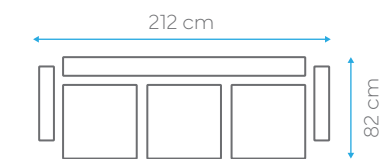

40 HC	TRUCK	CBM
64	75	1.07

BED DIMENSION 110x128 cm  
HEIGHT 94 cm

40 HC	TRUCK	CBM
87	103	0.78

BED DIMENSION 110x56 cm  
HEIGHT 94 cm

40 HC	TRUCK	CBM
158	186	0.43

# Rachel

BED DIMENSION 105x180 cm  
HEIGHT 90 cm

40 HC	TRUCK	CBM
88	100	0.80

BED DIMENSION 105x120 cm  
HEIGHT 90 cm

40 HC	TRUCK	CBM
105	120	0.67