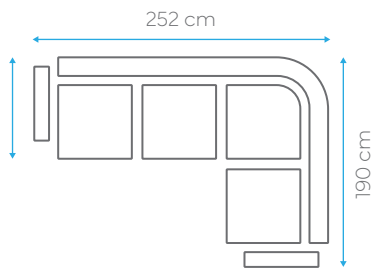

Cherry lounge

BED DIMENSION 105x180 cm
BED DIMENSION 105x120 cm
HEIGHT 90 cm

40 HC	TRUCK	CBM
27	32	2.55