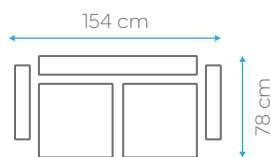

# Isadora

BED DIMENSION 103x183 cm  
HEIGHT 80 cm

40 HC	TRUCK	CBM
96	115	0.73

BED DIMENSION 103x120 cm  
HEIGHT 80 cm

40 HC	TRUCK	CBM
120	144	0.58

BED DIMENSION 103x55 cm  
HEIGHT 80 cm

40 HC	TRUCK	CBM
160	200	0.44

# Belen

FABRIC CARD

BED DIMENSION 116x180 cm  
HEIGHT 90 cm

40 HC	TRUCK	CBM
50	59	1.36

BED DIMENSION 116x118 cm  
HEIGHT 90 cm

40 HC	TRUCK	CBM
64	75	1.06

BED DIMENSION N/A cm  
HEIGHT 90 cm

40 HC	TRUCK	CBM
91	107	0.75

# Laura

AVAILABLE  
IN

BONNELL  
SPRING

SIT

SLEEP

STORAGE

FABRIC CARD

BED DIMENSION 103x183 cm  
HEIGHT 80 cm

40 HC	TRUCK	CBM
107	130	0.65

BED DIMENSION 103x120 cm  
HEIGHT 80 cm

40 HC	TRUCK	CBM
198	230	0.56

BED DIMENSION 103x55 cm  
HEIGHT 90 cm

40 HC	TRUCK	CBM
250	300	0.28