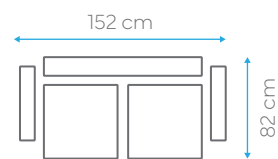

BED DIMENSION 103x120 cm  
HEIGHT 80 cm

40 HC	TRUCK	CBM
140	170	0.50

BED DIMENSION 103x55 cm  
HEIGHT 80 cm

40 HC	TRUCK	CBM
210	240	0.33

BED DIMENSION 110x190 cm  
HEIGHT 90 cm

40 HC	TRUCK	CBM
100	120	0.68

40 HC	TRUCK	CBM
107	130	0.65

BED DIMENSION 103x120 cm  
HEIGHT 80 cm

40 HC	TRUCK	CBM
198	200	0.35

BED DIMENSION 103x55 cm  
HEIGHT 80 cm

40 HC	TRUCK	CBM
250	300	0.28

40 HC	TRUCK	CBM
64	75	1.07

BED DIMENSION 110x128 cm  
HEIGHT 94 cm

40 HC	TRUCK	CBM
87	103	0.78

BED DIMENSION 110x56 cm  
HEIGHT 94 cm

40 HC	TRUCK	CBM
158	186	0.43

# Rachel

BED DIMENSION 105x180 cm  
HEIGHT 90 cm

40 HC	TRUCK	CBM
88	100	0.80

BED DIMENSION 105x120 cm  
HEIGHT 90 cm

40 HC	TRUCK	CBM
105	120	0.67