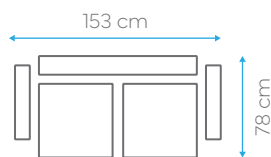

# Isadora

BED DIMENSION 103x183 cm  
HEIGHT 80 cm

40 HC	TRUCK	CBM
96	115	0.73

BED DIMENSION 103x120 cm  
HEIGHT 80 cm

40 HC	TRUCK	CBM
120	144	0.58

BED DIMENSION 103x55 cm  
HEIGHT 80 cm

40 HC	TRUCK	CBM
160	200	0.44

# Lucy

BED DIMENSION 120x190 cm  
HEIGHT 94 cm

40 HC	TRUCK	CBM
74	92	0.95

BED DIMENSION 120x130 cm  
HEIGHT 94 cm

40 HC	TRUCK	CBM
120	140	0.58

BED DIMENSION 120x55 cm  
HEIGHT 94 cm

40 HC	TRUCK	CBM
150	180	0.47

# Maria

AVAILABLE  
IN

BONNELL  
SPRING

SIT

SLEEP

STORAGE

BED DIMENSION 103x183 cm  
HEIGHT 80 cm

40 HC	TRUCK	CBM
107	128	0.65

BED DIMENSION 103x120 cm  
HEIGHT 80 cm

40 HC	TRUCK	CBM
140	170	0.50

BED DIMENSION 103x55 cm  
HEIGHT 80 cm

40 HC	TRUCK	CBM
210	240	0.33

BED DIMENSION 110x190 cm  
HEIGHT 90 cm

40 HC	TRUCK	CBM
100	120	0.68