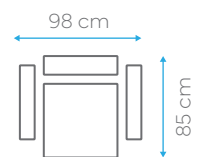

# Ines

82-056-TWIST-13

BED DIMENSION 110x190 cm  
HEIGHT 84 cm

40 HC	TRUCK	CBM
77	97	0.91

BED DIMENSION 110x130 cm  
HEIGHT 84 cm

40 HC	TRUCK	CBM
120	150	0.58

BED DIMENSION 110x55 cm  
HEIGHT 84 cm

40 HC	TRUCK	CBM
170	200	0.41

# Isabel

AVAILABLE  
IN

BONNELL  
SPRING

SIT

SLEEP

STORAGE

50-058-TRINITY 33

BED DIMENSION 115x190 cm  
HEIGHT 90 cm

40 HC	TRUCK	CBM
78	96	0.90

BED DIMENSION 115x130 cm  
HEIGHT 90 cm

40 HC	TRUCK	CBM
120	150	0.58

BED DIMENSION 115x55 cm  
HEIGHT 90 cm

40 HC	TRUCK	CBM
160	190	0.44

# Isadora

BED DIMENSION 103x183 cm  
HEIGHT 80 cm

40 HC	TRUCK	CBM
96	115	0.73

BED DIMENSION 103x120 cm  
HEIGHT 80 cm

40 HC	TRUCK	CBM
120	144	0.58

BED DIMENSION 103x55 cm  
HEIGHT 80 cm

40 HC	TRUCK	CBM
160	200	0.44