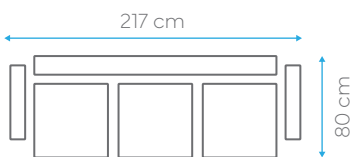

40 HC	TRUCK	CBM
78	96	0.90

BED DIMENSION 115x130 cm  
HEIGHT 90 cm

40 HC	TRUCK	CBM
120	150	0.58

BED DIMENSION 115x55 cm  
HEIGHT 90 cm

40 HC	TRUCK	CBM
160	190	0.44

# Isadora

BED DIMENSION 103x183 cm  
HEIGHT 80 cm

40 HC	TRUCK	CBM
96	115	0.73

BED DIMENSION 103x120 cm  
HEIGHT 80 cm

40 HC	TRUCK	CBM
120	144	0.58

BED DIMENSION 103x55 cm  
HEIGHT 80 cm

40 HC	TRUCK	CBM
160	200	0.44