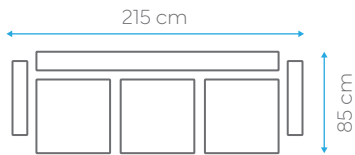

# Isadora

BED DIMENSION 103x183 cm  
HEIGHT 80 cm

40 HC	TRUCK	CBM
96	115	0.73

BED DIMENSION 103x120 cm  
HEIGHT 80 cm

40 HC	TRUCK	CBM
120	144	0.58

BED DIMENSION 103x55 cm  
HEIGHT 80 cm

40 HC	TRUCK	CBM
160	200	0.44

# Lucy

BED DIMENSION 120x190 cm  
HEIGHT 94 cm

40 HC	TRUCK	CBM
74	92	0.95

BED DIMENSION 120x130 cm  
HEIGHT 94 cm

40 HC	TRUCK	CBM
120	140	0.58

BED DIMENSION 120x55 cm  
HEIGHT 94 cm

40 HC	TRUCK	CBM
150	180	0.47

# Maria

AVAILABLE  
IN

BONNELL  
SPRING

SIT

SLEEP

STORAGE

BED DIMENSION 103x183 cm  
HEIGHT 80 cm

40 HC	TRUCK	CBM
107	128	0.65

BED DIMENSION 103x120 cm  
HEIGHT 80 cm

40 HC	TRUCK	CBM
140	170	0.50

BED DIMENSION 103x55 cm  
HEIGHT 80 cm

40 HC	TRUCK	CBM
210	240	0.33

BED DIMENSION 110x190 cm  
HEIGHT 90 cm

40 HC	TRUCK	CBM
100	120	0.68