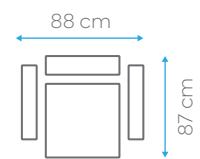

BED DIMENSION 107x190 cm  
HEIGHT 87 cm

40 HC	TRUCK	CBM
82	98	0.85

BED DIMENSION 107x130 cm  
HEIGHT 87 cm

40 HC	TRUCK	CBM
180	200	0.7

BED DIMENSION N/A cm  
HEIGHT 87 cm

40 HC	TRUCK	CBM
250	300	0.28

# Isadora

BED DIMENSION 103x183 cm  
HEIGHT 80 cm

40 HC	TRUCK	CBM
96	115	0.73

BED DIMENSION 103x120 cm  
HEIGHT 80 cm

40 HC	TRUCK	CBM
120	144	0.58

BED DIMENSION 103x55 cm  
HEIGHT 80 cm

40 HC	TRUCK	CBM
160	200	0.44

# Belen

FABRIC CARD

BED DIMENSION 116x180 cm  
HEIGHT 90 cm

40 HC	TRUCK	CBM
50	59	1.36

BED DIMENSION 116x118 cm  
HEIGHT 90 cm

40 HC	TRUCK	CBM
64	75	1.06

BED DIMENSION N/A cm  
HEIGHT 90 cm

40 HC	TRUCK	CBM
91	107	0.75

# Laura

AVAILABLE  
IN

BONNELL  
SPRING

SIT

SLEEP

STORAGE

FABRIC CARD

BED DIMENSION 103x183 cm  
HEIGHT 80 cm