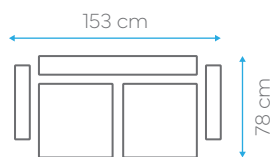

# Camila

06-058-TRINITY 3

BED DIMENSION 103x183 cm  
HEIGHT 80 cm

40 HC	TRUCK	CBM
107	130	0.65

BED DIMENSION 103x120 cm  
HEIGHT 80 cm

40 HC	TRUCK	CBM
198	230	0.35

BED DIMENSION 103x55 cm  
HEIGHT 80 cm

40 HC	TRUCK	CBM
250	300	0.28

# Carmen

AVAILABLE  
IN

BONNELL  
SPRING

SIT

SLEEP

STORAGE

57-060 AUSTIN 19

BED DIMENSION 103x183 cm  
HEIGHT 80 cm

40 HC	TRUCK	CBM
107	128	0.65

BED DIMENSION 103x120 cm  
HEIGHT 80 cm

40 HC	TRUCK	CBM
140	170	0.50

BED DIMENSION 103x55 cm  
HEIGHT 80 cm

40 HC	TRUCK	CBM
210	240	0.33

# Clara

BED DIMENSION 103x183 cm  
HEIGHT 80 cm

40 HC	TRUCK	CBM
107	130	0.65

BED DIMENSION 103x120 cm  
HEIGHT 80 cm

40 HC	TRUCK	CBM
198	200	0.54

BED DIMENSION 103x55 cm  
HEIGHT 80 cm

40 HC	TRUCK	CBM
250	300	0.28