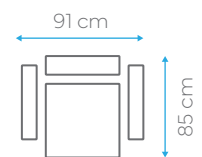

BED DIMENSION 103x120 cm  
HEIGHT 80 cm

40 HC	TRUCK	CBM
140	170	0.50

BED DIMENSION 103x55 cm  
HEIGHT 80 cm

40 HC	TRUCK	CBM
210	240	0.33

BED DIMENSION 110x190 cm  
HEIGHT 90 cm

40 HC	TRUCK	CBM
100	120	0.68

40 HC	TRUCK	CBM
107	130	0.65

BED DIMENSION 103x120 cm  
HEIGHT 80 cm

40 HC	TRUCK	CBM
198	200	0.35

BED DIMENSION 103x55 cm  
HEIGHT 80 cm

40 HC	TRUCK	CBM
250	300	0.28

# Paloma

AVAILABLE  
IN

BONNELL  
SPRING

SIT

SLEEP

STORAGE

FABRIC CARD

BED DIMENSION 110x188 cm  
HEIGHT 94 cm

40 HC	TRUCK	CBM
64	75	1.07

BED DIMENSION 110x128 cm  
HEIGHT 94 cm

40 HC	TRUCK	CBM
87	103	0.78

BED DIMENSION 110x56 cm  
HEIGHT 94 cm

40 HC	TRUCK	CBM
158	186	0.43