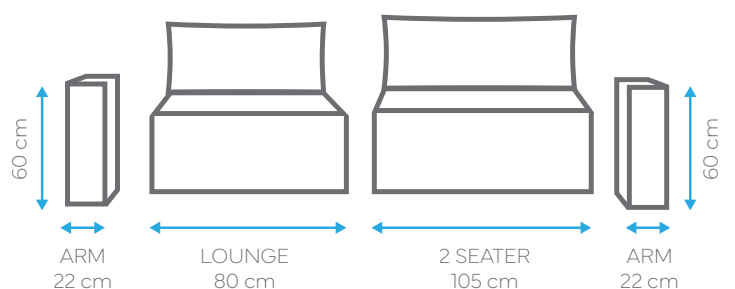

MODULE	40 HC	TRUCK
ARM (1 PC)	500	600
LOUNGE	83	100
2 SAET 105 cm	127	153
2,5 SEAT 138 cm	93	112
CORNER UNIT	92	111
ARM (1 PC)	500	600
ARM + 2 SEAT + LOUNGE + ARM	42	50