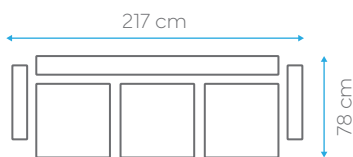

# Belen

FABRIC CARD

BED DIMENSION 116x180 cm  
HEIGHT 90 cm

40 HC	TRUCK	CBM
50	59	1.36

BED DIMENSION 116x118 cm  
HEIGHT 90 cm

40 HC	TRUCK	CBM
64	75	1.06

BED DIMENSION N/A cm  
HEIGHT 90 cm

40 HC	TRUCK	CBM
91	107	0.75

# Laura

AVAILABLE  
IN

BONNELL  
SPRING

SIT

SLEEP

STORAGE

FABRIC CARD

BED DIMENSION 103x183 cm  
HEIGHT 80 cm

40 HC	TRUCK	CBM
107	130	0.65

BED DIMENSION 103x120 cm  
HEIGHT 80 cm

40 HC	TRUCK	CBM
198	230	0.56

BED DIMENSION 103x55 cm  
HEIGHT 90 cm

40 HC	TRUCK	CBM
250	300	0.28

# Lucy

BED DIMENSION 120x190 cm  
HEIGHT 94 cm

40 HC	TRUCK	CBM
74	92	0.95

BED DIMENSION 120x130 cm  
HEIGHT 94 cm

40 HC	TRUCK	CBM
120	140	0.58

BED DIMENSION 120x55 cm  
HEIGHT 94 cm

40 HC	TRUCK	CBM
150	180	0.47