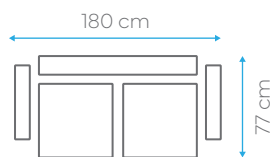

BED DIMENSION 103x120 cm  
HEIGHT 80 cm

40 HC	TRUCK	CBM
140	170	0.50

BED DIMENSION 103x55 cm  
HEIGHT 80 cm

40 HC	TRUCK	CBM
210	240	0.33

BED DIMENSION 110x190 cm  
HEIGHT 90 cm

40 HC	TRUCK	CBM
100	120	0.68

# Sarah

FABRIC CARD

BED DIMENSION 117x190 cm  
HEIGHT 93 cm

40 HC	TRUCK	CBM
78	94	0.90

BED DIMENSION 117x130 cm  
HEIGHT 93 cm

40 HC	TRUCK	CBM
160	190	0.44

BED DIMENSION 117x57 cm  
HEIGHT 93 cm

40 HC	TRUCK	CBM
200	240	0.35

# Andera

AVAILABLE  
IN

BONNELL  
SPRING

SIT

SLEEP

STORAGE

38-056-TWIST-9

BED DIMENSION 103x190 cm  
HEIGHT 88 cm

40 HC	TRUCK	CBM
82	100	0.85

BED DIMENSION 103x150 cm  
HEIGHT 88 cm

40 HC	TRUCK	CBM
100	120	0.68

BED DIMENSION 103x58 cm  
HEIGHT 88 cm

40 HC	TRUCK	CBM
180	210	0.34