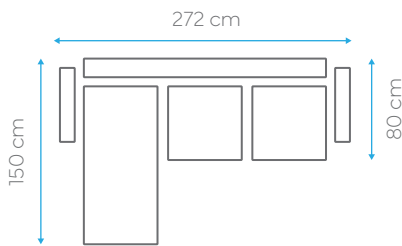

Mallow

BED DIMENSION 110x235 cm
HEIGHT 90 cm