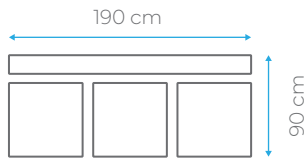

# Valencia

BONNELL  
SPRING

SIT

SLEEP

STORAGE

BED DIMENSION 120x190 cm  
HEIGHT 95 cm

40 HC	TRUCK	CBM
78	94	0.89