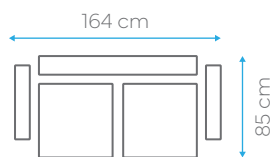

BED DIMENSION 103x120 cm  
HEIGHT 80 cm

40 HC	TRUCK	CBM
140	170	0.50

BED DIMENSION 103x55 cm  
HEIGHT 80 cm

40 HC	TRUCK	CBM
210	240	0.33

BED DIMENSION 110x190 cm  
HEIGHT 90 cm

40 HC	TRUCK	CBM
100	120	0.68

40 HC	TRUCK	CBM
107	130	0.65

BED DIMENSION 103x120 cm  
HEIGHT 80 cm

40 HC	TRUCK	CBM
198	200	0.35

BED DIMENSION 103x55 cm  
HEIGHT 80 cm

40 HC	TRUCK	CBM
250	300	0.28

# Paloma

AVAILABLE  
IN

BONNELL  
SPRING

SIT

SLEEP

STORAGE

FABRIC CARD

BED DIMENSION 110x188 cm  
HEIGHT 94 cm

40 HC	TRUCK	CBM
64	75	1.07

BED DIMENSION 110x128 cm  
HEIGHT 94 cm

40 HC	TRUCK	CBM
87	103	0.78

BED DIMENSION 110x56 cm  
HEIGHT 94 cm

40 HC	TRUCK	CBM
158	186	0.43