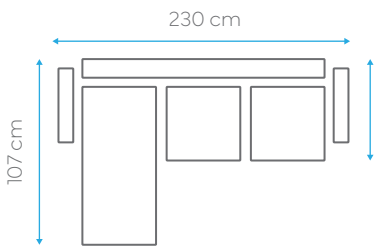

Cherry wedge

BED DIMENSION 105x195 cm
HEIGHT 90 cm

40 HC	TRUCK	CBM
57	66	1.22