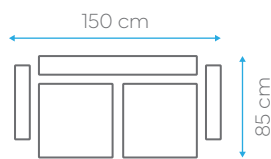

BED DIMENSION 103x120 cm  
HEIGHT 80 cm

40 HC	TRUCK	CBM
140	170	0.50

BED DIMENSION 103x55 cm  
HEIGHT 80 cm

40 HC	TRUCK	CBM
210	240	0.33

BED DIMENSION 110x190 cm  
HEIGHT 90 cm

40 HC	TRUCK	CBM
100	120	0.68

# Rachel

BED DIMENSION 105x180 cm  
HEIGHT 90 cm

40 HC	TRUCK	CBM
88	100	0.80

BED DIMENSION 105x120 cm  
HEIGHT 90 cm

40 HC	TRUCK	CBM
105	120	0.67

# Rosa

57-056-TWIST-20

BED DIMENSION 107x190 cm  
HEIGHT 90 cm

40 HC	TRUCK	CBM
84	110	0.83

BED DIMENSION 107x120 cm  
HEIGHT 90 cm

40 HC	TRUCK	CBM
180	200	0.39

BED DIMENSION 107x55 cm  
HEIGHT 90 cm

40 HC	TRUCK	CBM
250	300	0.28

# Sarah

FABRIC CARD

BED DIMENSION 117x190 cm  
HEIGHT 93 cm

40 HC	TRUCK	CBM
78	94	0.90

BED DIMENSION 117x130 cm  
HEIGHT 93 cm

40 HC	TRUCK	CBM
160	190	0.44

BED DIMENSION 117x57 cm  
HEIGHT 93 cm

40 HC	TRUCK	CBM
200	240	0.35