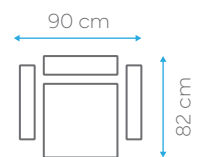

BED DIMENSION 107x190 cm  
HEIGHT 87 cm

40 HC	TRUCK	CBM
82	98	0.85

BED DIMENSION 107x130 cm  
HEIGHT 87 cm

40 HC	TRUCK	CBM
180	200	0.7

BED DIMENSION N/A cm  
HEIGHT 87 cm

40 HC	TRUCK	CBM
250	300	0.28

40 HC	TRUCK	CBM
74	87	0.92

BED DIMENSION 110x128 cm  
HEIGHT 98 cm

40 HC	TRUCK	CBM
85	100	0.80

BED DIMENSION 110x56 cm  
HEIGHT 98 cm

40 HC	TRUCK	CBM
151	178	0.45

# Estrella

AVAILABLE  
IN

BONNELL  
SPRING

SIT

SLEEP

STORAGE

82-058-TRINITY 30

BED DIMENSION 103x183 cm  
HEIGHT 78 cm

40 HC	TRUCK	CBM
107	130	0.65

BED DIMENSION 103x120 cm  
HEIGHT 78 cm

40 HC	TRUCK	CBM
120	140	0.58

BED DIMENSION 103x55 cm  
HEIGHT 78 cm

40 HC	TRUCK	CBM
150	170	0.47