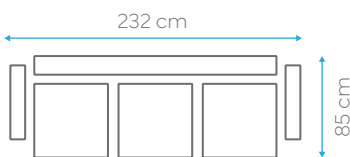

# Ines

82-056-TWIST-13

BED DIMENSION 110x190 cm  
HEIGHT 84 cm

40 HC	TRUCK	CBM
77	97	0.91

BED DIMENSION 110x130 cm  
HEIGHT 84 cm

40 HC	TRUCK	CBM
120	150	0.58

BED DIMENSION 110x55 cm  
HEIGHT 84 cm

40 HC	TRUCK	CBM
170	200	0.41

# Isabel

AVAILABLE  
IN

BONNELL  
SPRING

SIT

SLEEP

STORAGE

50-058-TRINITY 33

BED DIMENSION 115x190 cm  
HEIGHT 90 cm

40 HC	TRUCK	CBM
78	96	0.90

BED DIMENSION 115x130 cm  
HEIGHT 90 cm

40 HC	TRUCK	CBM
120	150	0.58

BED DIMENSION 115x55 cm  
HEIGHT 90 cm

40 HC	TRUCK	CBM
160	190	0.44

# Isadora

BED DIMENSION 103x183 cm  
HEIGHT 80 cm

40 HC	TRUCK	CBM
96	115	0.73

BED DIMENSION 103x120 cm  
HEIGHT 80 cm

40 HC	TRUCK	CBM
120	144	0.58

BED DIMENSION 103x55 cm  
HEIGHT 80 cm

40 HC	TRUCK	CBM
160	200	0.44