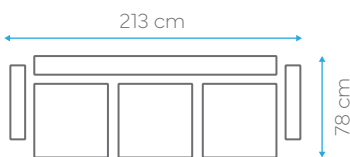

# Camila

06-058-TRINITY 3

BED DIMENSION 103x183 cm  
HEIGHT 80 cm

40 HC	TRUCK	CBM
107	130	0.65

BED DIMENSION 103x120 cm  
HEIGHT 80 cm

40 HC	TRUCK	CBM
198	230	0.35

BED DIMENSION 103x55 cm  
HEIGHT 80 cm

40 HC	TRUCK	CBM
250	300	0.28

# Carmen

AVAILABLE  
IN

BONNELL  
SPRING

SIT

SLEEP

STORAGE

57-060 AUSTIN 19

BED DIMENSION 103x183 cm  
HEIGHT 80 cm

40 HC	TRUCK	CBM
107	128	0.65

BED DIMENSION 103x120 cm  
HEIGHT 80 cm

40 HC	TRUCK	CBM
140	170	0.50

BED DIMENSION 103x55 cm  
HEIGHT 80 cm

40 HC	TRUCK	CBM
210	240	0.33

# Clara

BED DIMENSION 103x183 cm  
HEIGHT 80 cm

40 HC	TRUCK	CBM
107	130	0.65

BED DIMENSION 103x120 cm  
HEIGHT 80 cm

40 HC	TRUCK	CBM
198	200	0.54

BED DIMENSION 103x55 cm  
HEIGHT 80 cm

40 HC	TRUCK	CBM
250	300	0.28