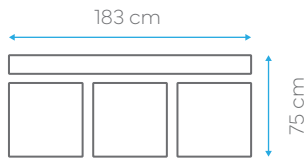

Granada

50
DNS
ROUNDED
FOAM

SIT

SLEEP

SIT ADJUST

BED DIMENSION 100x180 cm
HEIGHT 78 cm

40 HC	TRUCK	CBM
170	205	0.41