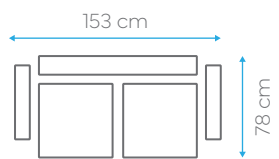

40 HC	TRUCK	CBM
92	110	0.76

BED DIMENSION 110x120 cm  
HEIGHT 85 cm

40 HC	TRUCK	CBM
150	180	0.47

BED DIMENSION 110x55 cm  
HEIGHT 85 cm

40 HC	TRUCK	CBM
230	280	0.30

# Camila

06-058-TRINITY 3

BED DIMENSION 103x183 cm  
HEIGHT 80 cm

40 HC	TRUCK	CBM
107	130	0.65

BED DIMENSION 103x120 cm  
HEIGHT 80 cm

40 HC	TRUCK	CBM
198	230	0.35

BED DIMENSION 103x55 cm  
HEIGHT 80 cm

40 HC	TRUCK	CBM
250	300	0.28

40 HC	TRUCK	CBM
107	128	0.65

BED DIMENSION 103x120 cm  
HEIGHT 80 cm

40 HC	TRUCK	CBM
140	170	0.50

BED DIMENSION 103x55 cm  
HEIGHT 80 cm

40 HC	TRUCK	CBM
210	240	0.33

# Clara

BED DIMENSION 103x183 cm  
HEIGHT 80 cm

40 HC	TRUCK	CBM
107	130	0.65

BED DIMENSION 103x120 cm  
HEIGHT 80 cm

40 HC	TRUCK	CBM
198	200	0.54

BED DIMENSION 103x55 cm  
HEIGHT 80 cm

40 HC	TRUCK	CBM
250	300	0.28