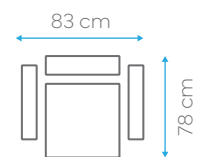

40 HC	TRUCK	CBM
107	130	0.65

BED DIMENSION 103x120 cm  
HEIGHT 80 cm

40 HC	TRUCK	CBM
198	230	0.56

BED DIMENSION 103x55 cm  
HEIGHT 90 cm

40 HC	TRUCK	CBM
250	300	0.28

# Lucy

BED DIMENSION 120x190 cm  
HEIGHT 94 cm

40 HC	TRUCK	CBM
74	92	0.95

BED DIMENSION 120x130 cm  
HEIGHT 94 cm

40 HC	TRUCK	CBM
120	140	0.58

BED DIMENSION 120x55 cm  
HEIGHT 94 cm

40 HC	TRUCK	CBM
150	180	0.47

# Maria

AVAILABLE  
IN

BONNELL  
SPRING

SIT

SLEEP

STORAGE

BED DIMENSION 103x183 cm  
HEIGHT 80 cm

40 HC	TRUCK	CBM
107	128	0.65

BED DIMENSION 103x120 cm  
HEIGHT 80 cm

40 HC	TRUCK	CBM
140	170	0.50

BED DIMENSION 103x55 cm  
HEIGHT 80 cm

40 HC	TRUCK	CBM
210	240	0.33

BED DIMENSION 110x190 cm  
HEIGHT 90 cm

40 HC	TRUCK	CBM
100	120	0.68