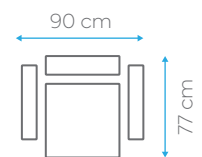

BED DIMENSION 103x120 cm  
HEIGHT 80 cm

40 HC	TRUCK	CBM
140	170	0.50

BED DIMENSION 103x55 cm  
HEIGHT 80 cm

40 HC	TRUCK	CBM
210	240	0.33

BED DIMENSION 110x190 cm  
HEIGHT 90 cm

40 HC	TRUCK	CBM
100	120	0.68

# Sarah

FABRIC CARD

BED DIMENSION 117x190 cm  
HEIGHT 93 cm

40 HC	TRUCK	CBM
78	94	0.90

BED DIMENSION 117x130 cm  
HEIGHT 93 cm

40 HC	TRUCK	CBM
160	190	0.44

BED DIMENSION 117x57 cm  
HEIGHT 93 cm

40 HC	TRUCK	CBM
200	240	0.35

# Andera

AVAILABLE  
IN

BONNELL  
SPRING

SIT

SLEEP

STORAGE

38-056-TWIST-9

BED DIMENSION 103x190 cm  
HEIGHT 88 cm

40 HC	TRUCK	CBM
82	100	0.85

BED DIMENSION 103x150 cm  
HEIGHT 88 cm

40 HC	TRUCK	CBM
100	120	0.68

BED DIMENSION 103x58 cm  
HEIGHT 88 cm

40 HC	TRUCK	CBM
180	210	0.34