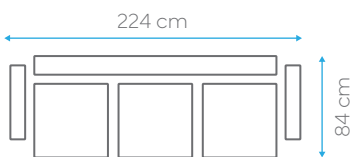

# Belen

FABRIC CARD

BED DIMENSION 116x180 cm  
HEIGHT 90 cm

40 HC	TRUCK	CBM
50	59	1.36

BED DIMENSION 116x118 cm  
HEIGHT 90 cm

40 HC	TRUCK	CBM
64	75	1.06

BED DIMENSION N/A cm  
HEIGHT 90 cm

40 HC	TRUCK	CBM
91	107	0.75

# Laura

AVAILABLE  
IN

BONNELL  
SPRING

SIT

SLEEP

STORAGE

FABRIC CARD

BED DIMENSION 103x183 cm  
HEIGHT 80 cm

40 HC	TRUCK	CBM
107	130	0.65

BED DIMENSION 103x120 cm  
HEIGHT 80 cm

40 HC	TRUCK	CBM
198	230	0.56

BED DIMENSION 103x55 cm  
HEIGHT 90 cm

40 HC	TRUCK	CBM
250	300	0.28

# Lucy

BED DIMENSION 120x190 cm  
HEIGHT 94 cm

40 HC	TRUCK	CBM
74	92	0.95

BED DIMENSION 120x130 cm  
HEIGHT 94 cm

40 HC	TRUCK	CBM
120	140	0.58

BED DIMENSION 120x55 cm  
HEIGHT 94 cm

40 HC	TRUCK	CBM
150	180	0.47