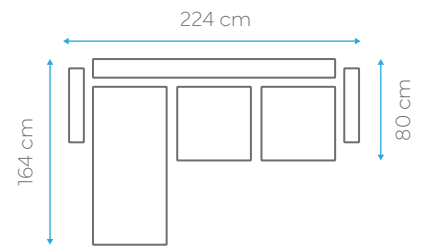

# Lucy

BED DIMENSION 120x190 cm  
HEIGHT 94 cm

40 HC	TRUCK	CBM
74	92	0.95

BED DIMENSION 120x130 cm  
HEIGHT 94 cm

40 HC	TRUCK	CBM
120	140	0.58

BED DIMENSION 120x55 cm  
HEIGHT 94 cm

40 HC	TRUCK	CBM
150	180	0.47

BED DIMENSION 103x120 cm  
HEIGHT 80 cm

40 HC	TRUCK	CBM
140	170	0.50

BED DIMENSION 103x55 cm  
HEIGHT 80 cm

40 HC	TRUCK	CBM
210	240	0.33

BED DIMENSION 110x190 cm  
HEIGHT 90 cm

40 HC	TRUCK	CBM
100	120	0.68

# Tulip

BED DIMENSION   103x180 cm  
 HEIGHT   78 cm

40 HC	TRUCK	CBM
78	90	0,90

# Poppy

BED DIMENSION 113x196 cm  
HEIGHT 100 cm

40 HC	TRUCK	CBM
59	70	1.18