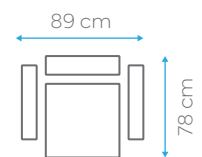

# Isadora

BED DIMENSION 103x183 cm  
HEIGHT 80 cm

40 HC	TRUCK	CBM
96	115	0.73

BED DIMENSION 103x120 cm  
HEIGHT 80 cm

40 HC	TRUCK	CBM
120	144	0.58

BED DIMENSION 103x55 cm  
HEIGHT 80 cm

40 HC	TRUCK	CBM
160	200	0.44

# Belen

FABRIC CARD

BED DIMENSION 116x180 cm  
HEIGHT 90 cm

40 HC	TRUCK	CBM
50	59	1.36

BED DIMENSION 116x118 cm  
HEIGHT 90 cm

40 HC	TRUCK	CBM
64	75	1.06

BED DIMENSION N/A cm  
HEIGHT 90 cm

40 HC	TRUCK	CBM
91	107	0.75

# Laura

AVAILABLE  
IN

BONNELL  
SPRING

SIT

SLEEP

STORAGE

FABRIC CARD

BED DIMENSION 103x183 cm  
HEIGHT 80 cm

40 HC	TRUCK	CBM
107	130	0.65

BED DIMENSION 103x120 cm  
HEIGHT 80 cm

40 HC	TRUCK	CBM
198	230	0.56

BED DIMENSION 103x55 cm  
HEIGHT 90 cm

40 HC	TRUCK	CBM
250	300	0.28