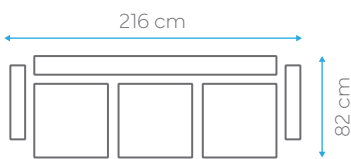

Julia

28
DNS
FOAM UNIT

SIT

SLEEP