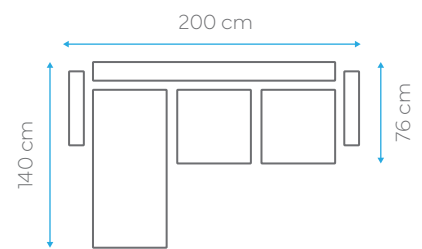

Tulip

BED DIMENSION   103x180 cm
HEIGHT   78 cm

40 HC	TRUCK	CBM
78	90	0,90