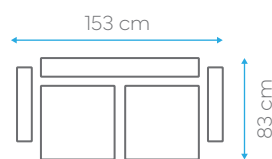

# Lucy

BED DIMENSION 120x190 cm  
HEIGHT 94 cm

40 HC	TRUCK	CBM
74	92	0.95

BED DIMENSION 120x130 cm  
HEIGHT 94 cm

40 HC	TRUCK	CBM
120	140	0.58

BED DIMENSION 120x55 cm  
HEIGHT 94 cm

40 HC	TRUCK	CBM
150	180	0.47

BED DIMENSION 103x120 cm  
HEIGHT 80 cm

40 HC	TRUCK	CBM
140	170	0.50

BED DIMENSION 103x55 cm  
HEIGHT 80 cm

40 HC	TRUCK	CBM
210	240	0.33

BED DIMENSION 110x190 cm  
HEIGHT 90 cm

40 HC	TRUCK	CBM
100	120	0.68

# Marisol

67-056-TWIST-6

BED DIMENSION 110x180 cm  
HEIGHT 90 cm

40 HC	TRUCK	CBM
82	100	0.81

BED DIMENSION 110x120 cm  
HEIGHT 90 cm

40 HC	TRUCK	CBM
110	130	0.65

BED DIMENSION 110x55 cm  
HEIGHT 90 cm

40 HC	TRUCK	CBM
160	190	0.44

# Martha

BED DIMENSION 110x180 cm  
HEIGHT 88 cm

40 HC	TRUCK	CBM
100	120	0.70

BED DIMENSION 110x120 cm  
HEIGHT 88 cm

40 HC	TRUCK	CBM
-	-	-