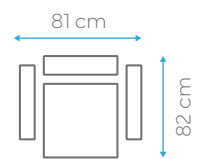

BED DIMENSION 107x190 cm  
HEIGHT 87 cm

40 HC	TRUCK	CBM
82	98	0.85

BED DIMENSION 107x130 cm  
HEIGHT 87 cm

40 HC	TRUCK	CBM
180	200	0.7

BED DIMENSION N/A cm  
HEIGHT 87 cm

40 HC	TRUCK	CBM
250	300	0.28

40 HC	TRUCK	CBM
107	130	0.65

BED DIMENSION 103x120 cm  
HEIGHT 78 cm

40 HC	TRUCK	CBM
120	140	0.58

BED DIMENSION 103x55 cm  
HEIGHT 78 cm

40 HC	TRUCK	CBM
150	170	0.47

# Ines

82-056-TWIST-13

BED DIMENSION 110x190 cm  
HEIGHT 84 cm

40 HC	TRUCK	CBM
77	97	0.91

BED DIMENSION 110x130 cm  
HEIGHT 84 cm

40 HC	TRUCK	CBM
120	150	0.58

BED DIMENSION 110x55 cm  
HEIGHT 84 cm

40 HC	TRUCK	CBM
170	200	0.41

# Isadora

BED DIMENSION 103x183 cm  
HEIGHT 80 cm

40 HC	TRUCK	CBM
96	115	0.73

BED DIMENSION 103x120 cm  
HEIGHT 80 cm

40 HC	TRUCK	CBM
120	144	0.58

BED DIMENSION 103x55 cm  
HEIGHT 80 cm

40 HC	TRUCK	CBM
160	200	0.44