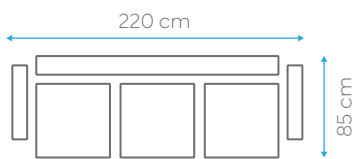

BED DIMENSION 107x190 cm
HEIGHT 90 cm

40 HC	TRUCK	CBM
84	110	0.83