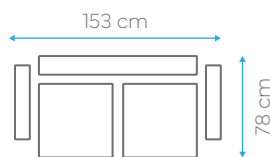

BED DIMENSION 103x120 cm  
HEIGHT 80 cm

40 HC	TRUCK	CBM
140	170	0.50

BED DIMENSION 103x55 cm  
HEIGHT 80 cm

40 HC	TRUCK	CBM
210	240	0.33

BED DIMENSION 110x190 cm  
HEIGHT 90 cm

40 HC	TRUCK	CBM
100	120	0.68

# Marisol

67-056-TWIST-6

BED DIMENSION 110x180 cm  
HEIGHT 90 cm

40 HC	TRUCK	CBM
82	100	0.81

BED DIMENSION 110x120 cm  
HEIGHT 90 cm

40 HC	TRUCK	CBM
110	130	0.65

BED DIMENSION 110x55 cm  
HEIGHT 90 cm

40 HC	TRUCK	CBM
160	190	0.44

# Martha

BED DIMENSION 110x180 cm  
HEIGHT 88 cm

40 HC	TRUCK	CBM
100	120	0.70

BED DIMENSION 110x120 cm  
HEIGHT 88 cm

40 HC	TRUCK	CBM
-	-	-

40 HC	TRUCK	CBM
107	130	0.65

BED DIMENSION 103x120 cm  
HEIGHT 80 cm

40 HC	TRUCK	CBM
198	200	0.35

BED DIMENSION 103x55 cm  
HEIGHT 80 cm

40 HC	TRUCK	CBM
250	300	0.28