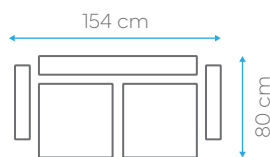

BED DIMENSION 107x190 cm  
HEIGHT 87 cm

40 HC	TRUCK	CBM
82	98	0.85

BED DIMENSION 107x130 cm  
HEIGHT 87 cm

40 HC	TRUCK	CBM
180	200	0.7

BED DIMENSION N/A cm  
HEIGHT 87 cm

40 HC	TRUCK	CBM
250	300	0.28

# Ines

82-056-TWIST-13

BED DIMENSION 110x190 cm  
HEIGHT 84 cm

40 HC	TRUCK	CBM
77	97	0.91

BED DIMENSION 110x130 cm  
HEIGHT 84 cm

40 HC	TRUCK	CBM
120	150	0.58

BED DIMENSION 110x55 cm  
HEIGHT 84 cm

40 HC	TRUCK	CBM
170	200	0.41

40 HC	TRUCK	CBM
78	96	0.90

BED DIMENSION 115x130 cm  
HEIGHT 90 cm

40 HC	TRUCK	CBM
120	150	0.58

BED DIMENSION 115x55 cm  
HEIGHT 90 cm

40 HC	TRUCK	CBM
160	190	0.44

# Isadora

BED DIMENSION 103x183 cm  
HEIGHT 80 cm

40 HC	TRUCK	CBM
96	115	0.73

BED DIMENSION 103x120 cm  
HEIGHT 80 cm

40 HC	TRUCK	CBM
120	144	0.58

BED DIMENSION 103x55 cm  
HEIGHT 80 cm

40 HC	TRUCK	CBM
160	200	0.44