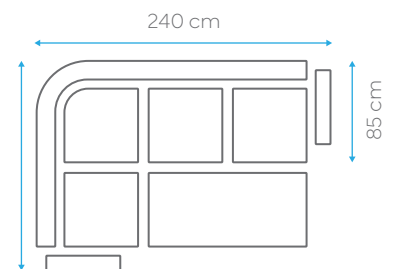

# Lucy

BED DIMENSION 120x190 cm  
HEIGHT 94 cm

40 HC	TRUCK	CBM
74	92	0.95

BED DIMENSION 120x130 cm  
HEIGHT 94 cm

40 HC	TRUCK	CBM
120	140	0.58

BED DIMENSION 120x55 cm  
HEIGHT 94 cm

40 HC	TRUCK	CBM
150	180	0.47

# Rachel

BED DIMENSION 105x180 cm  
HEIGHT 90 cm

40 HC	TRUCK	CBM
88	100	0.80

BED DIMENSION 105x120 cm  
HEIGHT 90 cm

40 HC	TRUCK	CBM
105	120	0.67

# Acacia Lounge

FABRIC CARD

BED DIMENSION N/A cm  
HEIGHT 46 cm

40 HC	TRUCK	CBM
190	240	0.35

BED DIMENSION 120x205 cm  
HEIGHT 97 cm

40 HC	TRUCK	CBM
55	66	1.20

# Acacia Wedge

BED DIMENSION 120x190 cm  
HEIGHT 97 cm

40 HC	TRUCK	CBM
23	28	3.04