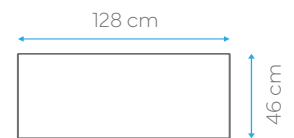

# Orchid

BED DIMENSION 110x180 cm  
 HEIGHT 88 cm

40 HC	TRUCK	CBM
75	90	0.93

# Peony

BED DIMENSION    110x250 cm  
HEIGHT    90 cm

40 HC	TRUCK	CBM
55	65	1.27

# Acacia Lounge

FABRIC CARD

BED DIMENSION N/A cm  
HEIGHT 46 cm

40 HC	TRUCK	CBM
190	240	0.35

BED DIMENSION 120x205 cm  
HEIGHT 97 cm

40 HC	TRUCK	CBM
55	66	1.20