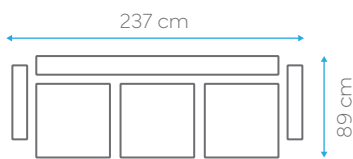

# Isadora

BED DIMENSION 103x183 cm  
HEIGHT 80 cm

40 HC	TRUCK	CBM
96	115	0.73

BED DIMENSION 103x120 cm  
HEIGHT 80 cm

40 HC	TRUCK	CBM
120	144	0.58

BED DIMENSION 103x55 cm  
HEIGHT 80 cm

40 HC	TRUCK	CBM
160	200	0.44

# Julia

28  
DNS  
FOAM UNIT

SIT

SLEEP

BED DIMENSION 110x190 cm  
HEIGHT 90 cm

40 HC	TRUCK	CBM
90	105	0.78

# Belen

FABRIC CARD

BED DIMENSION 116x180 cm  
HEIGHT 90 cm

40 HC	TRUCK	CBM
50	59	1.36

BED DIMENSION 116x118 cm  
HEIGHT 90 cm

40 HC	TRUCK	CBM
64	75	1.06

BED DIMENSION N/A cm  
HEIGHT 90 cm

40 HC	TRUCK	CBM
91	107	0.75