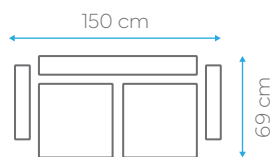

# Anna

AVAILABLE  
IN

BONNELL  
SPRING

SIT

SLEEP

STORAGE

47-065-TIFFANY 10

BED DIMENSION 110x180 cm  
HEIGHT 85 cm

40 HC	TRUCK	CBM
92	110	0.76

BED DIMENSION 110x120 cm  
HEIGHT 85 cm

40 HC	TRUCK	CBM
150	180	0.47

BED DIMENSION 110x55 cm  
HEIGHT 85 cm

40 HC	TRUCK	CBM
230	280	0.30

# Camila

06-058-TRINITY 3

BED DIMENSION 103x183 cm  
HEIGHT 80 cm

40 HC	TRUCK	CBM
107	130	0.65

BED DIMENSION 103x120 cm  
HEIGHT 80 cm

40 HC	TRUCK	CBM
198	230	0.35

BED DIMENSION 103x55 cm  
HEIGHT 80 cm

40 HC	TRUCK	CBM
250	300	0.28

BED DIMENSION 107x190 cm  
HEIGHT 87 cm

40 HC	TRUCK	CBM
82	98	0.85

BED DIMENSION 107x130 cm  
HEIGHT 87 cm

40 HC	TRUCK	CBM
180	200	0.7

BED DIMENSION N/A cm  
HEIGHT 87 cm

40 HC	TRUCK	CBM
250	300	0.28