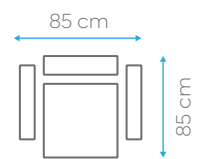

BED DIMENSION 103x120 cm  
HEIGHT 80 cm

40 HC	TRUCK	CBM
140	170	0.50

BED DIMENSION 103x55 cm  
HEIGHT 80 cm

40 HC	TRUCK	CBM
210	240	0.33

BED DIMENSION 110x190 cm  
HEIGHT 90 cm

40 HC	TRUCK	CBM
100	120	0.68

# Rachel

BED DIMENSION 105x180 cm  
HEIGHT 90 cm

40 HC	TRUCK	CBM
88	100	0.80

BED DIMENSION 105x120 cm  
HEIGHT 90 cm

40 HC	TRUCK	CBM
105	120	0.67

# Rosa

57-056-TWIST-20

BED DIMENSION 107x190 cm  
HEIGHT 90 cm

40 HC	TRUCK	CBM
84	110	0.83

BED DIMENSION 107x120 cm  
HEIGHT 90 cm

40 HC	TRUCK	CBM
180	200	0.39

BED DIMENSION 107x55 cm  
HEIGHT 90 cm

40 HC	TRUCK	CBM
250	300	0.28

# Sarah

FABRIC CARD

BED DIMENSION 117x190 cm  
HEIGHT 93 cm

40 HC	TRUCK	CBM
78	94	0.90

BED DIMENSION 117x130 cm  
HEIGHT 93 cm

40 HC	TRUCK	CBM
160	190	0.44

BED DIMENSION 117x57 cm  
HEIGHT 93 cm

40 HC	TRUCK	CBM
200	240	0.35