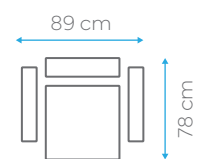

40 HC	TRUCK	CBM
92	110	0.76

BED DIMENSION 110x120 cm  
HEIGHT 85 cm

40 HC	TRUCK	CBM
150	180	0.47

BED DIMENSION 110x55 cm  
HEIGHT 85 cm

40 HC	TRUCK	CBM
230	280	0.30

# Camila

06-058-TRINITY 3

BED DIMENSION 103x183 cm  
HEIGHT 80 cm

40 HC	TRUCK	CBM
107	130	0.65

BED DIMENSION 103x120 cm  
HEIGHT 80 cm

40 HC	TRUCK	CBM
198	230	0.35

BED DIMENSION 103x55 cm  
HEIGHT 80 cm

40 HC	TRUCK	CBM
250	300	0.28

40 HC	TRUCK	CBM
107	128	0.65

BED DIMENSION 103x120 cm  
HEIGHT 80 cm

40 HC	TRUCK	CBM
140	170	0.50

BED DIMENSION 103x55 cm  
HEIGHT 80 cm

40 HC	TRUCK	CBM
210	240	0.33

# Clara

BED DIMENSION 103x183 cm  
HEIGHT 80 cm

40 HC	TRUCK	CBM
107	130	0.65

BED DIMENSION 103x120 cm  
HEIGHT 80 cm

40 HC	TRUCK	CBM
198	200	0.54

BED DIMENSION 103x55 cm  
HEIGHT 80 cm

40 HC	TRUCK	CBM
250	300	0.28