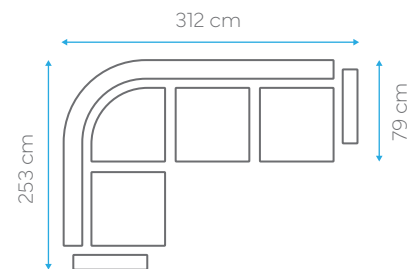

# Lucy

BED DIMENSION 120x190 cm  
HEIGHT 94 cm

40 HC	TRUCK	CBM
74	92	0.95

BED DIMENSION 120x130 cm  
HEIGHT 94 cm

40 HC	TRUCK	CBM
120	140	0.58

BED DIMENSION 120x55 cm  
HEIGHT 94 cm

40 HC	TRUCK	CBM
150	180	0.47

BED DIMENSION 103x120 cm  
HEIGHT 80 cm

40 HC	TRUCK	CBM
140	170	0.50

BED DIMENSION 103x55 cm  
HEIGHT 80 cm

40 HC	TRUCK	CBM
210	240	0.33

BED DIMENSION 110x190 cm  
HEIGHT 90 cm

40 HC	TRUCK	CBM
100	120	0.68

# Acacia Lounge

FABRIC CARD

BED DIMENSION N/A cm  
HEIGHT 46 cm

40 HC	TRUCK	CBM
190	240	0.35

BED DIMENSION 120x205 cm  
HEIGHT 97 cm

40 HC	TRUCK	CBM
55	66	1.20

# Acacia Wedge

BED DIMENSION 120x190 cm  
HEIGHT 97 cm

40 HC	TRUCK	CBM
23	28	3.04