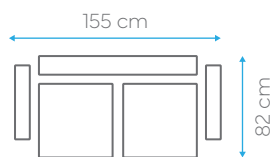

BED DIMENSION 107x190 cm  
HEIGHT 87 cm

40 HC	TRUCK	CBM
82	98	0.85

BED DIMENSION 107x130 cm  
HEIGHT 87 cm

40 HC	TRUCK	CBM
180	200	0.7

BED DIMENSION N/A cm  
HEIGHT 87 cm

40 HC	TRUCK	CBM
250	300	0.28

40 HC	TRUCK	CBM
74	87	0.92

BED DIMENSION 110x128 cm  
HEIGHT 98 cm

40 HC	TRUCK	CBM
85	100	0.80

BED DIMENSION 110x56 cm  
HEIGHT 98 cm

40 HC	TRUCK	CBM
151	178	0.45

# Estrella

AVAILABLE  
IN

BONNELL  
SPRING

SIT

SLEEP

STORAGE

82-058-TRINITY 30

BED DIMENSION 103x183 cm  
HEIGHT 78 cm

40 HC	TRUCK	CBM
107	130	0.65

BED DIMENSION 103x120 cm  
HEIGHT 78 cm

40 HC	TRUCK	CBM
120	140	0.58

BED DIMENSION 103x55 cm  
HEIGHT 78 cm

40 HC	TRUCK	CBM
150	170	0.47