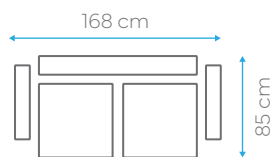

# Clara

BED DIMENSION 103x183 cm  
HEIGHT 80 cm

40 HC	TRUCK	CBM
107	130	0.65

BED DIMENSION 103x120 cm  
HEIGHT 80 cm

40 HC	TRUCK	CBM
198	200	0.54

BED DIMENSION 103x55 cm  
HEIGHT 80 cm

40 HC	TRUCK	CBM
250	300	0.28

BED DIMENSION 107x190 cm  
HEIGHT 87 cm

40 HC	TRUCK	CBM
82	98	0.85

BED DIMENSION 107x130 cm  
HEIGHT 87 cm

40 HC	TRUCK	CBM
180	200	0.7

BED DIMENSION N/A cm  
HEIGHT 87 cm

40 HC	TRUCK	CBM
250	300	0.28

# Elena

AVAILABLE  
IN

BONNELL  
SPRING

SIT

SLEEP

STORAGE

FABRIC CARD

BED DIMENSION 110x188 cm  
HEIGHT 98 cm

40 HC	TRUCK	CBM
74	87	0.92

BED DIMENSION 110x128 cm  
HEIGHT 98 cm

40 HC	TRUCK	CBM
85	100	0.80

BED DIMENSION 110x56 cm  
HEIGHT 98 cm

40 HC	TRUCK	CBM
151	178	0.45