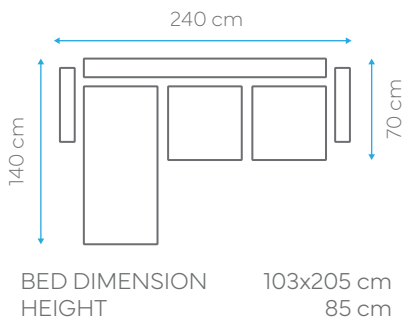

Jasmine

40 HC	TRUCK	CBM
67	88	1,04