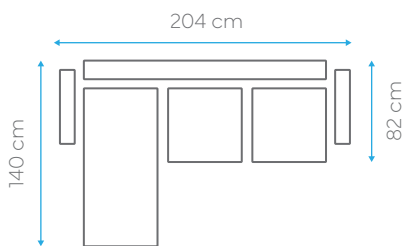

Orchid

BED DIMENSION 110x180 cm
HEIGHT 88 cm

40 HC	TRUCK	CBM
75	90	0.93