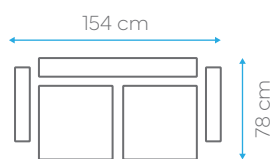

40 HC	TRUCK	CBM
92	110	0.76

BED DIMENSION 110x120 cm  
HEIGHT 85 cm

40 HC	TRUCK	CBM
150	180	0.47

BED DIMENSION 110x55 cm  
HEIGHT 85 cm

40 HC	TRUCK	CBM
230	280	0.30

# Camila

06-058-TRINITY 3

BED DIMENSION 103x183 cm  
HEIGHT 80 cm

40 HC	TRUCK	CBM
107	130	0.65

BED DIMENSION 103x120 cm  
HEIGHT 80 cm

40 HC	TRUCK	CBM
198	230	0.35

BED DIMENSION 103x55 cm  
HEIGHT 80 cm

40 HC	TRUCK	CBM
250	300	0.28

40 HC	TRUCK	CBM
107	128	0.65

BED DIMENSION 103x120 cm  
HEIGHT 80 cm

40 HC	TRUCK	CBM
140	170	0.50

BED DIMENSION 103x55 cm  
HEIGHT 80 cm

40 HC	TRUCK	CBM
210	240	0.33

# Clara

BED DIMENSION 103x183 cm  
HEIGHT 80 cm

40 HC	TRUCK	CBM
107	130	0.65

BED DIMENSION 103x120 cm  
HEIGHT 80 cm

40 HC	TRUCK	CBM
198	200	0.54

BED DIMENSION 103x55 cm  
HEIGHT 80 cm

40 HC	TRUCK	CBM
250	300	0.28