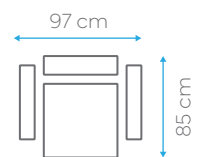

# Clara

BED DIMENSION 103x183 cm  
HEIGHT 80 cm

40 HC	TRUCK	CBM
107	130	0.65

BED DIMENSION 103x120 cm  
HEIGHT 80 cm

40 HC	TRUCK	CBM
198	200	0.54

BED DIMENSION 103x55 cm  
HEIGHT 80 cm

40 HC	TRUCK	CBM
250	300	0.28

BED DIMENSION 107x190 cm  
HEIGHT 87 cm

40 HC	TRUCK	CBM
82	98	0.85

BED DIMENSION 107x130 cm  
HEIGHT 87 cm

40 HC	TRUCK	CBM
180	200	0.7

BED DIMENSION N/A cm  
HEIGHT 87 cm

40 HC	TRUCK	CBM
250	300	0.28

# Elena

AVAILABLE  
IN

BONNELL  
SPRING

SIT

SLEEP

STORAGE

FABRIC CARD

BED DIMENSION 110x188 cm  
HEIGHT 98 cm

40 HC	TRUCK	CBM
74	87	0.92

BED DIMENSION 110x128 cm  
HEIGHT 98 cm

40 HC	TRUCK	CBM
85	100	0.80

BED DIMENSION 110x56 cm  
HEIGHT 98 cm

40 HC	TRUCK	CBM
151	178	0.45