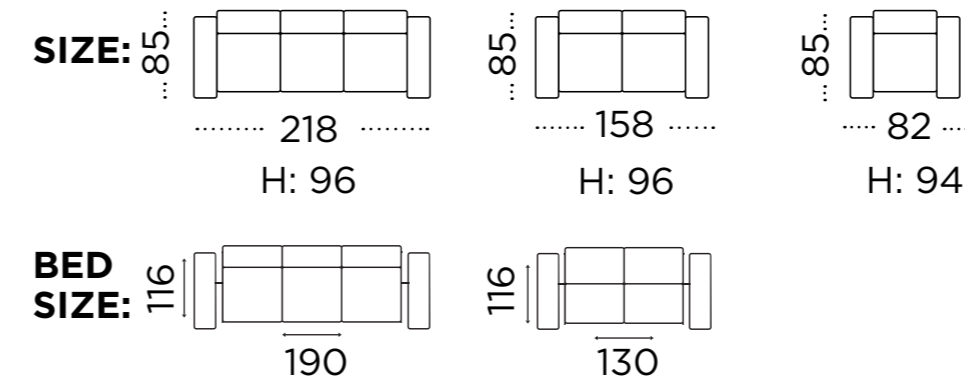

Stockholm

	3 STR	2 STR	ARMCHAIRS
	TRUCK 92 PCS	TRUCK 102 PCS	TRUCK 136 PCS
	40'HC 84 PCS	40'HC 92 PCS	40'HC 122 PCS