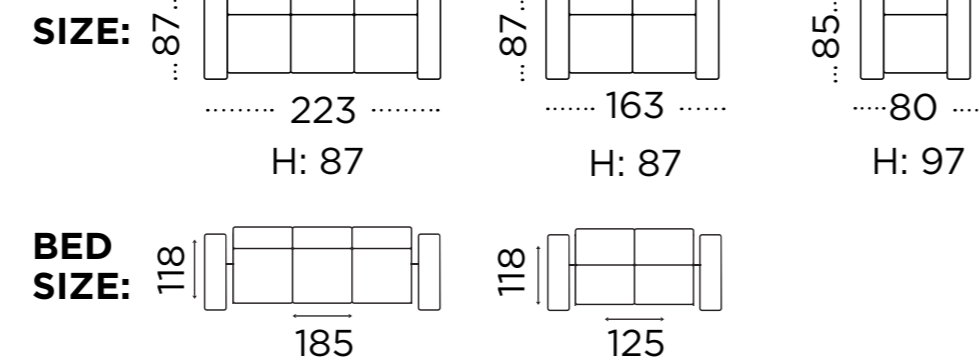

Doha

3 STR 2 STR ARMCHAIRS

TRUCK	TRUCK	TRUCK
96 PCS	94 PCS	136 PCS

40'HC	40'HC	40'HC
78 PCS	84 PCS	122 PCS

STOCKHOLM

Sofa Set

Stockholm

	3 STR	2 STR	ARMCHAIRS
	TRUCK 92 PCS	TRUCK 102 PCS	TRUCK 136 PCS
	40'HC 84 PCS	40'HC 92 PCS	40'HC 122 PCS