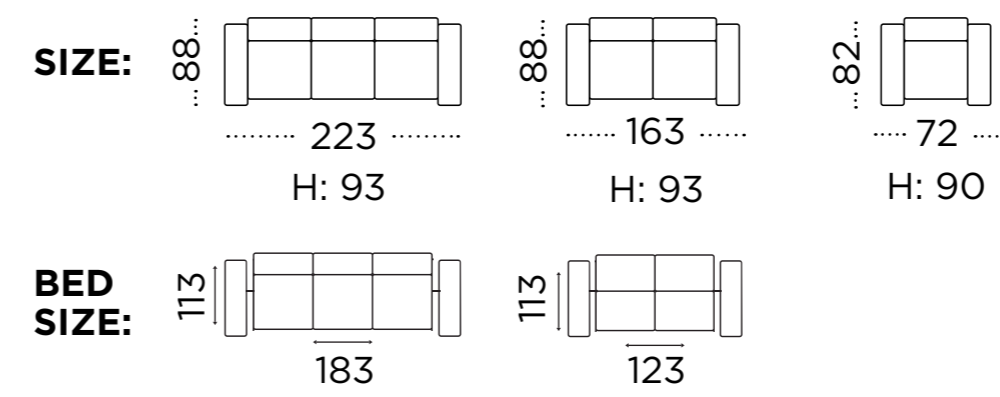

Hermes

	3 STR	2 STR	ARMCHAIRS
	TRUCK 76 PCS	TRUCK 96 PCS	TRUCK 136 PCS
	40'HC 70 PCS	40'HC 86 PCS	40'HC 122 PCS