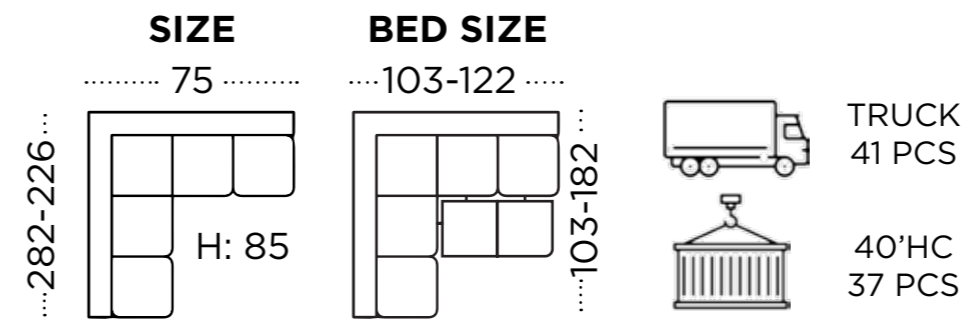

Sport and Spacy