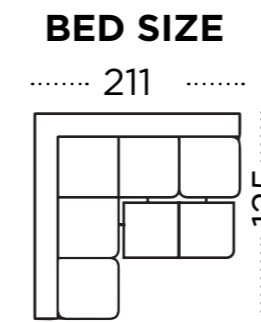

 TRUCK
54 PCS
 40'HC
48 PCS

MOCHA

Corner Set

Modern

TRUCK
44 PCS

40'HC
40 PCS

— Mocha

STAR