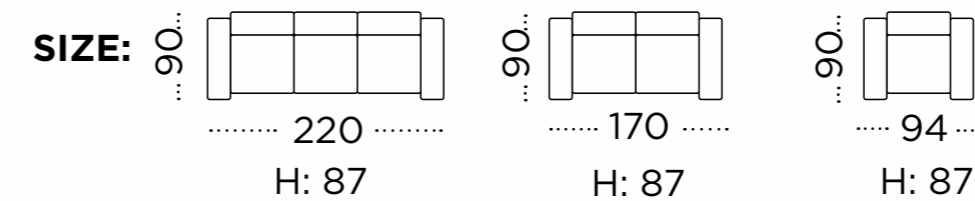

berfa
group

modern LINES

Jador

3 STR **2 STR** **ARMCHAIRS**

TRUCK
78 PCS TRUCK
96 PCS TRUCK
136 PCS

40'HC
68 PCS 40'HC
86 PCS 40'HC
122 PCS

DOHA

Sofa Set