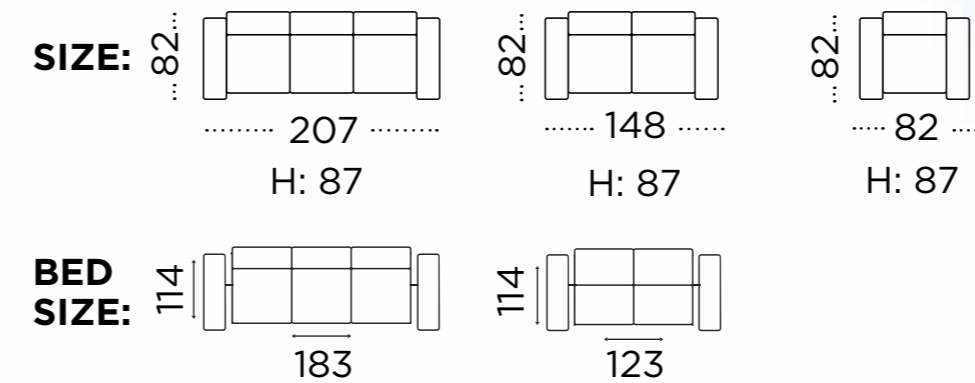

style

Nature

	3 STR	2 STR	ARMCHAIRS
	TRUCK 96 PCS	TRUCK 118 PCS	TRUCK 136 PCS
	40'HC 88 PCS	40'HC 106 PCS	40'HC 122 PCS