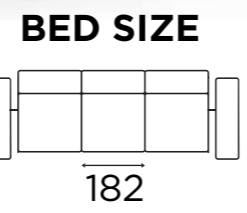

Olea

3 STR
TRUCK
96 PCS
40'HC
88 PCS