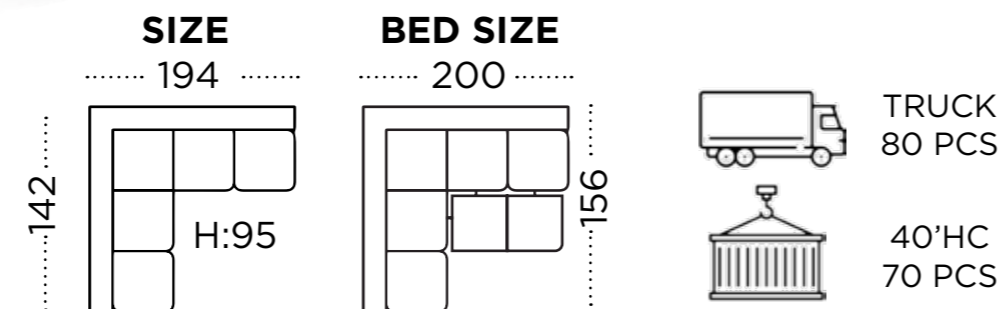

Corner Set

SANTIAGO

Santiago

dynamic

-  TRUCK
61 PCS
-  40'HC
55 PCS

DIAMOND

Function Set

Diamond