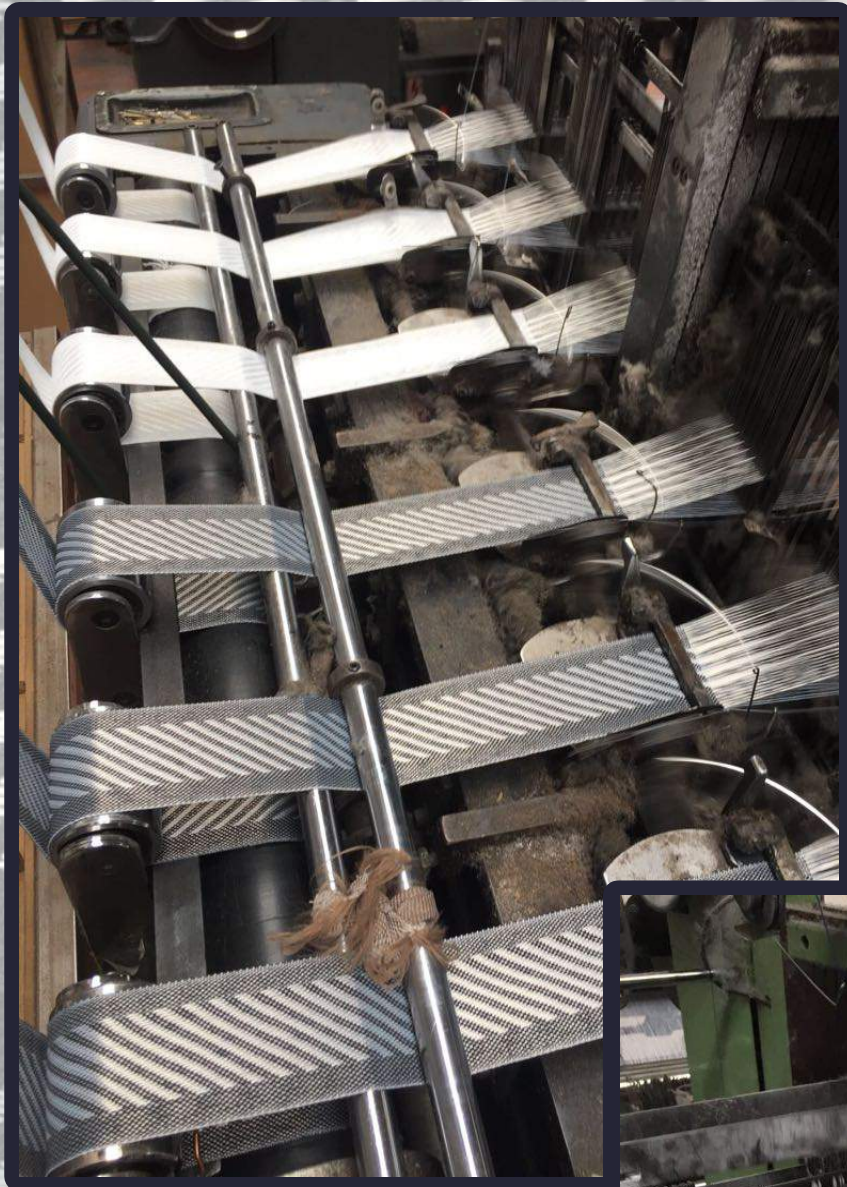

www.mattresstapeedge.com

CAPABILITIES

ALL KINDS OF MATTERS TAPE EDGES
NARROW WEAVING TECHNOLOGY
EDGING TAPE FABRIC
MATTRESS SPACER FABRIC
BED SIDE EDGE FABRIC
PRINTED MATTRESS TAPE EDGE
EMBROIDERED MATTRESS TAPE EDGE
PRINTED MATTRESS HANDLES
EMBROIDERED MATTRESS HANDLES
KNITTED NARROW FABRIC
STRETCH FABRIC TAPE EDGE
STANDART TAPE EDGE
JACQUARD TAPE
BREATHABLE NARROW FABRIC FOR BORDERS
HD PRINTED TAPE EDGE
POLYESTER TAPE EDGE
WOVEN TAPE