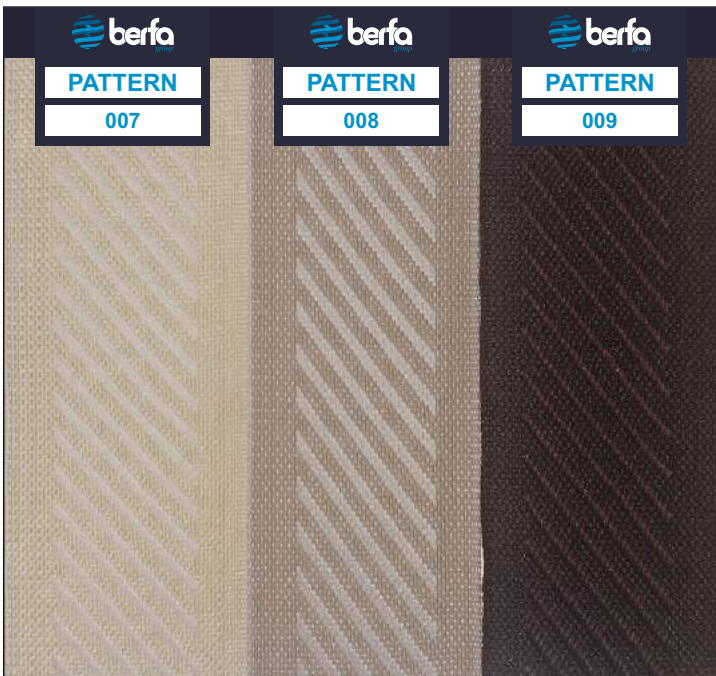

MATTRESS TAPE EDGE

Address : Haci Saki Mh. Cimen Sk. No : 7/27 Post Code : 38090 Kocasinan , Kayseri , TURKEY

Phones : + 90 352 224 74 57 | +90 530 152 0038 | +90 543 224 74 57

Emails : info@berfa.com.tr | berfagroup@gmail.com

www.mattresstapeedge.com

CAPABILITIES

ALL KINDS OF MATTERS TAPE EDGES
NARROW WEAVING TECHNOLOGY
EDGING TAPE FABRIC
MATTRESS SPACER FABRIC
BED SIDE EDGE FABRIC
PRINTED MATTRESS TAPE EDGE
EMBROIDERED MATTRESS TAPE EDGE
PRINTED MATTRESS HANDLES
EMBROIDERED MATTRESS HANDLES
KNITTED NARROW FABRIC
STRETCH FABRIC TAPE EDGE
STANDART TAPE EDGE
JACQUARD TAPE
BREATHABLE NARROW FABRIC FOR BORDERS
HD PRINTED TAPE EDGE
POLYESTER TAPE EDGE
WOVEN TAPE