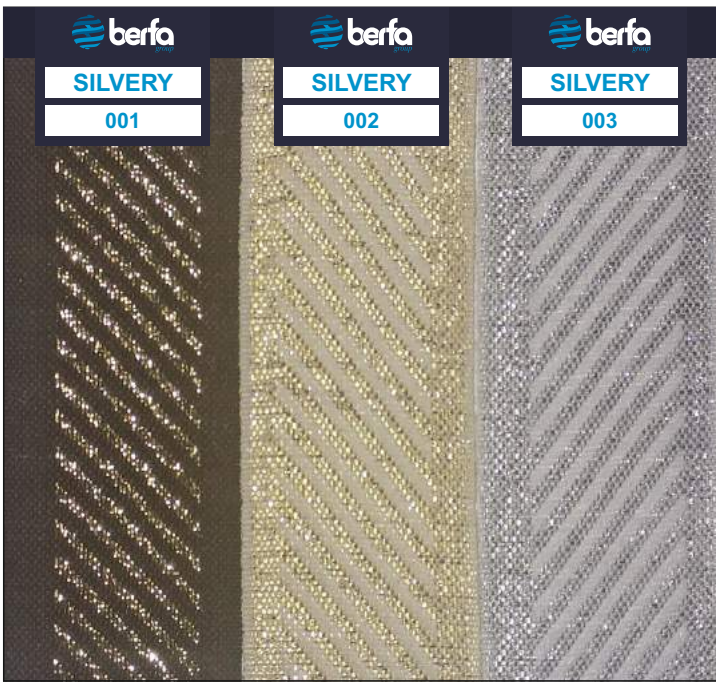

MATTRESS TAPE EDGE

Address : Haci Saki Mh. Cimen Sk. No : 7/27 Post Code : 38090 Kocasinan , Kayseri , TURKEY

Phones : + 90 352 224 74 57 | +90 530 152 0038 | +90 543 224 74 57

Emails : info@berfa.com.tr | berfagroup@gmail.com

www.mattresstapeedge.com

CAPABILITIES

ALL KINDS OF MATTERS TAPE EDGES
NARROW WEAVING TECHNOLOGY
EDGING TAPE FABRIC
MATTRESS SPACER FABRIC
BED SIDE EDGE FABRIC
PRINTED MATTRESS TAPE EDGE
EMBROIDERED MATTRESS TAPE EDGE
PRINTED MATTRESS HANDLES
EMBROIDERED MATTRESS HANDLES
KNITTED NARROW FABRIC
STRETCH FABRIC TAPE EDGE
STANDART TAPE EDGE
JACQUARD TAPE
BREATHABLE NARROW FABRIC FOR BORDERS
HD PRINTED TAPE EDGE
POLYESTER TAPE EDGE
WOVEN TAPE