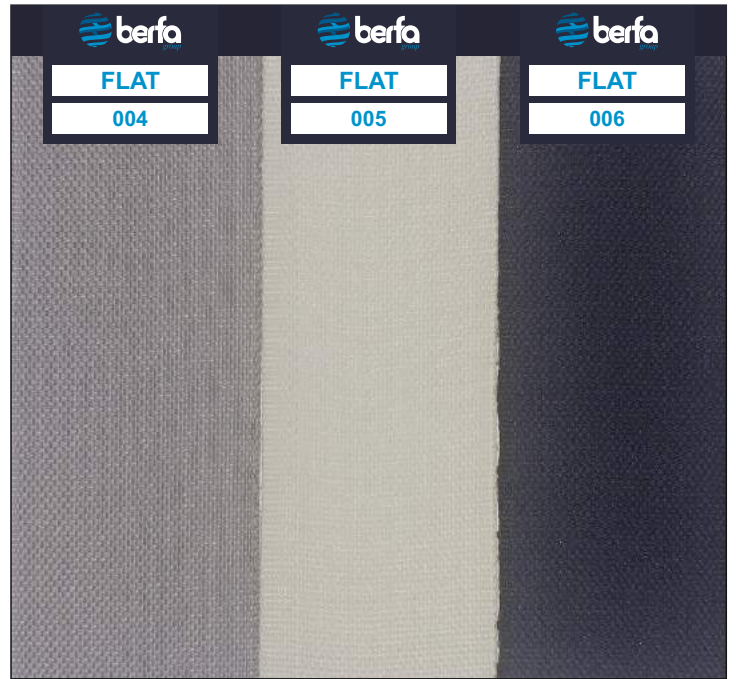

MATTRESS TAPE EDGE

Address : Haci Saki Mh. Cimen Sk. No : 7/27 Post Code : 38090 Kocasinan , Kayseri , TURKEY

Phones : + 90 352 224 74 57 | +90 530 152 0038 | +90 543 224 74 57

Emails : info@berfa.com.tr | berfagroup@gmail.com

www.mattresstapeedge.com

CAPABILITIES

ALL KINDS OF MATTERS TAPE EDGES
NARROW WEAVING TECHNOLOGY
EDGING TAPE FABRIC
MATTRESS SPACER FABRIC
BED SIDE EDGE FABRIC
PRINTED MATTRESS TAPE EDGE
EMBROIDERED MATTRESS TAPE EDGE
PRINTED MATTRESS HANDLES
EMBROIDERED MATTRESS HANDLES
KNITTED NARROW FABRIC
STRETCH FABRIC TAPE EDGE
STANDART TAPE EDGE
JACQUARD TAPE
BREATHABLE NARROW FABRIC FOR BORDERS
HD PRINTED TAPE EDGE
POLYESTER TAPE EDGE
WOVEN TAPE