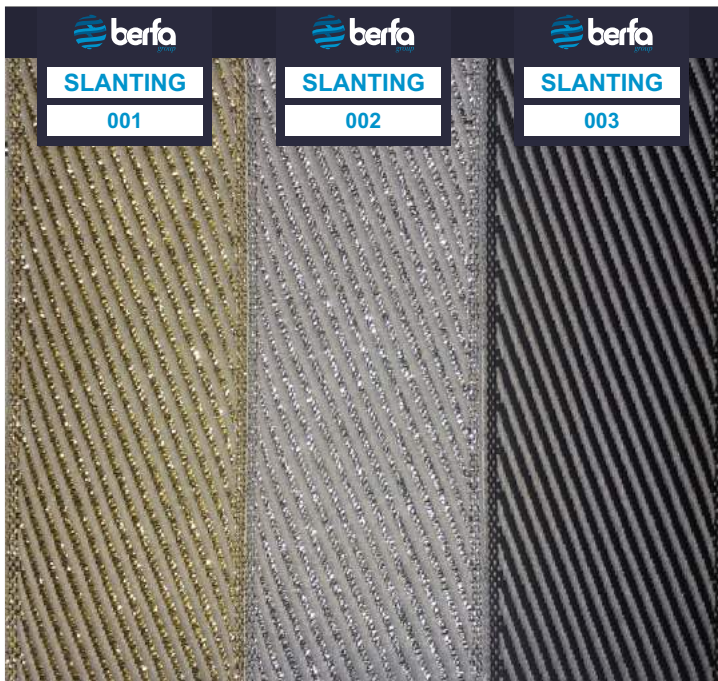

MATTRESS TAPE EDGE

Address : Haci Saki Mh. Cimen Sk. No : 7/27 Post Code : 38090 Kocasinan , Kayseri , TURKEY

Phones : + 90 352 224 74 57 | +90 530 152 0038 | +90 543 224 74 57

Emails : info@berfa.com.tr | berfagroup@gmail.com

www.mattresstapeedge.com

CAPABILITIES

ALL KINDS OF MATTERS TAPE EDGES
NARROW WEAVING TECHNOLOGY
EDGING TAPE FABRIC
MATTRESS SPACER FABRIC
BED SIDE EDGE FABRIC
PRINTED MATTRESS TAPE EDGE
EMBROIDERED MATTRESS TAPE EDGE
PRINTED MATTRESS HANDLES
EMBROIDERED MATTRESS HANDLES
KNITTED NARROW FABRIC
STRETCH FABRIC TAPE EDGE
STANDART TAPE EDGE
JACQUARD TAPE
BREATHABLE NARROW FABRIC FOR BORDERS
HD PRINTED TAPE EDGE
POLYESTER TAPE EDGE
WOVEN TAPE