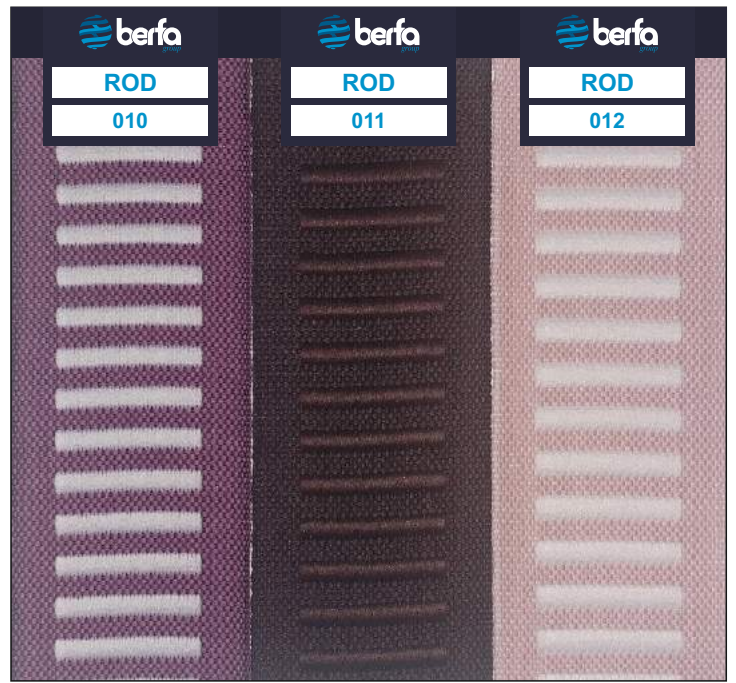

MATTRESS TAPE EDGE

Address : Haci Saki Mh. Cimen Sk. No : 7/27 Post Code : 38090 Kocasinan , Kayseri , TURKEY

Phones : + 90 352 224 74 57 | +90 530 152 0038 | +90 543 224 74 57

Emails : info@berfa.com.tr | berfagroup@gmail.com

www.mattresstapeedge.com

CAPABILITIES

ALL KINDS OF MATTERS TAPE EDGES
NARROW WEAVING TECHNOLOGY
EDGING TAPE FABRIC
MATTRESS SPACER FABRIC
BED SIDE EDGE FABRIC
PRINTED MATTRESS TAPE EDGE
EMBROIDERED MATTRESS TAPE EDGE
PRINTED MATTRESS HANDLES
EMBROIDERED MATTRESS HANDLES
KNITTED NARROW FABRIC
STRETCH FABRIC TAPE EDGE
STANDART TAPE EDGE
JACQUARD TAPE
BREATHABLE NARROW FABRIC FOR BORDERS
HD PRINTED TAPE EDGE
POLYESTER TAPE EDGE
WOVEN TAPE