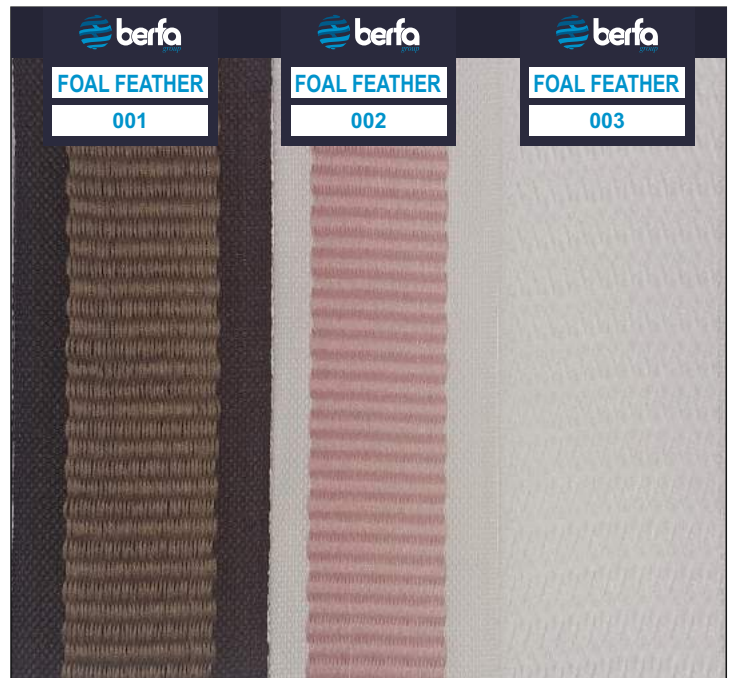

www.mattresstapeedge.com

CAPABILITIES

ALL KINDS OF MATTERS TAPE EDGES
NARROW WEAVING TECHNOLOGY
EDGING TAPE FABRIC
MATTRESS SPACER FABRIC
BED SIDE EDGE FABRIC
PRINTED MATTRESS TAPE EDGE
EMBROIDERED MATTRESS TAPE EDGE
PRINTED MATTRESS HANDLES
EMBROIDERED MATTRESS HANDLES
KNITTED NARROW FABRIC
STRETCH FABRIC TAPE EDGE
STANDART TAPE EDGE
JACQUARD TAPE
BREATHABLE NARROW FABRIC FOR BORDERS
HD PRINTED TAPE EDGE
POLYESTER TAPE EDGE
WOVEN TAPE