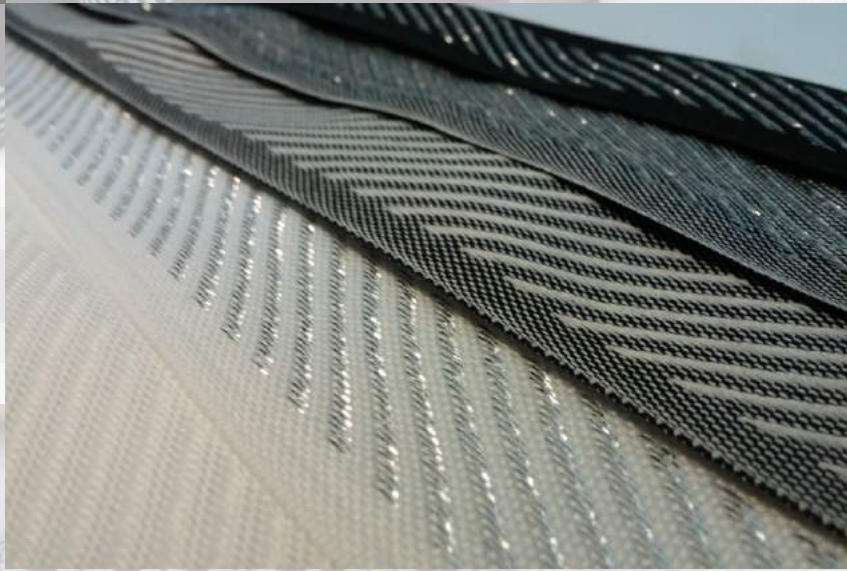

www.mattresstapeedge.com

CAPABILITIES

ALL KINDS OF MATTERS TAPE EDGES
NARROW WEAVING TECHNOLOGY
EDGING TAPE FABRIC
MATTRESS SPACER FABRIC
BED SIDE EDGE FABRIC
PRINTED MATTRESS TAPE EDGE
EMBROIDERED MATTRESS TAPE EDGE
PRINTED MATTRESS HANDLES
EMBROIDERED MATTRESS HANDLES
KNITTED NARROW FABRIC
STRETCH FABRIC TAPE EDGE
STANDART TAPE EDGE
JACQUARD TAPE
BREATHABLE NARROW FABRIC FOR BORDERS
HD PRINTED TAPE EDGE
POLYESTER TAPE EDGE
WOVEN TAPE