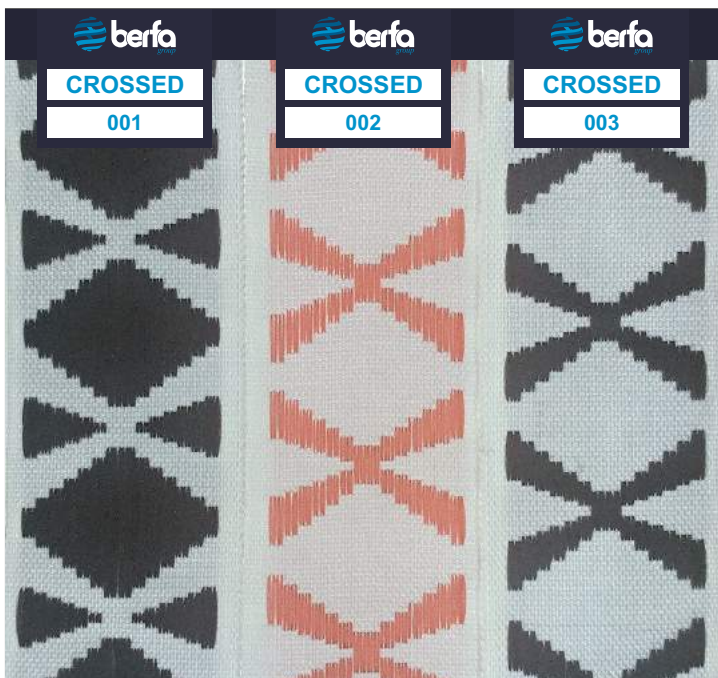

www.mattresstapeedge.com

CAPABILITIES

ALL KINDS OF MATTERS TAPE EDGES
NARROW WEAVING TECHNOLOGY
EDGING TAPE FABRIC
MATTRESS SPACER FABRIC
BED SIDE EDGE FABRIC
PRINTED MATTRESS TAPE EDGE
EMBROIDERED MATTRESS TAPE EDGE
PRINTED MATTRESS HANDLES
EMBROIDERED MATTRESS HANDLES
KNITTED NARROW FABRIC
STRETCH FABRIC TAPE EDGE
STANDART TAPE EDGE
JACQUARD TAPE
BREATHABLE NARROW FABRIC FOR BORDERS
HD PRINTED TAPE EDGE
POLYESTER TAPE EDGE
WOVEN TAPE