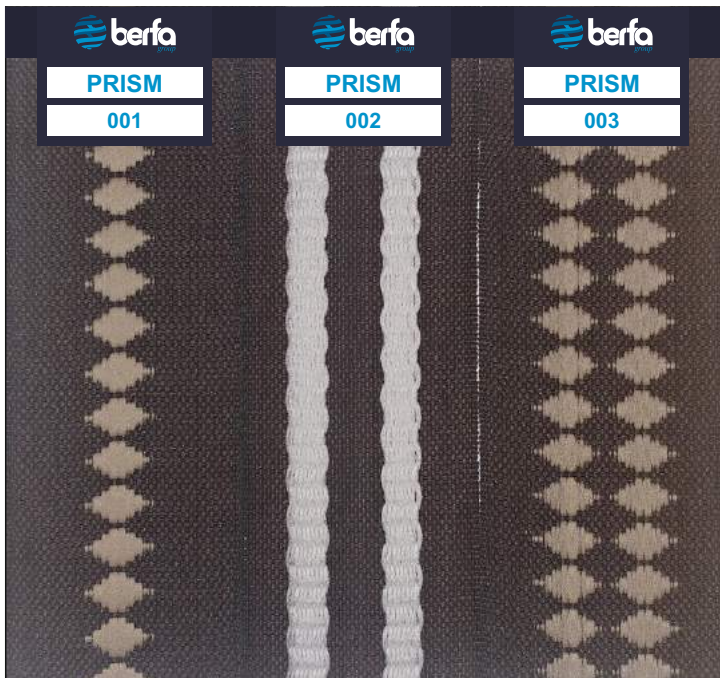

www.mattresstapeedge.com

CAPABILITIES

ALL KINDS OF MATTERS TAPE EDGES
NARROW WEAVING TECHNOLOGY
EDGING TAPE FABRIC
MATTRESS SPACER FABRIC
BED SIDE EDGE FABRIC
PRINTED MATTRESS TAPE EDGE
EMBROIDERED MATTRESS TAPE EDGE
PRINTED MATTRESS HANDLES
EMBROIDERED MATTRESS HANDLES
KNITTED NARROW FABRIC
STRETCH FABRIC TAPE EDGE
STANDART TAPE EDGE
JACQUARD TAPE
BREATHABLE NARROW FABRIC FOR BORDERS
HD PRINTED TAPE EDGE
POLYESTER TAPE EDGE
WOVEN TAPE