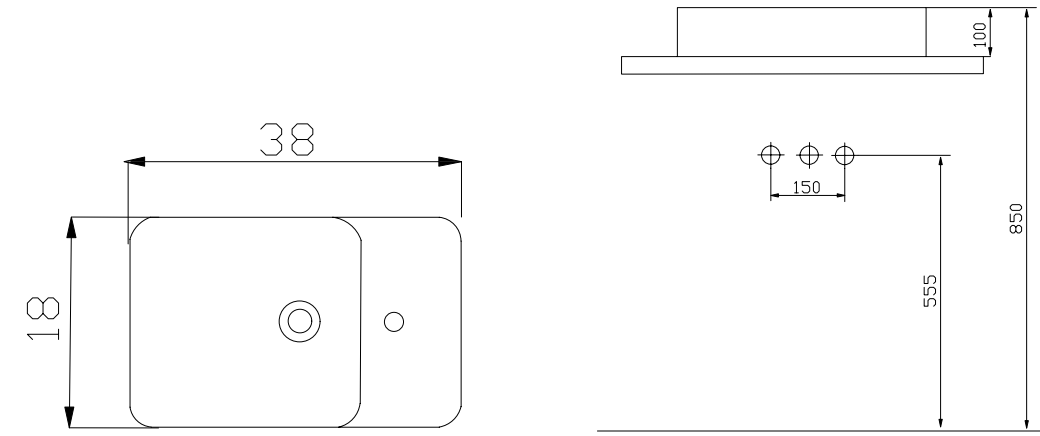

TINY

Tezgah Üstü Lavabo
Countertop washbasin