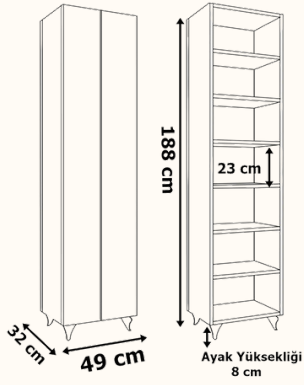

W: 37 KG

W: 52,1 CM

S: 184,6 CM

H: 12,2 CM

IN STOCK

IN STOCK

IN STOCK

request price offer
for the special colors.

H: 12,2 CM

IN STOCK

IN STOCK

IN STOCK

request price offer
for the special colors.

BLISS MULTI PURPOSE CLOSET

49€

6
-
D
O
O
R
S

BR-3085Ç

1 Box

W: 37 KG

W: 52,1 CM

S: 184,6 CM

H: 12,2 CM

IN STOCK

IN STOCK