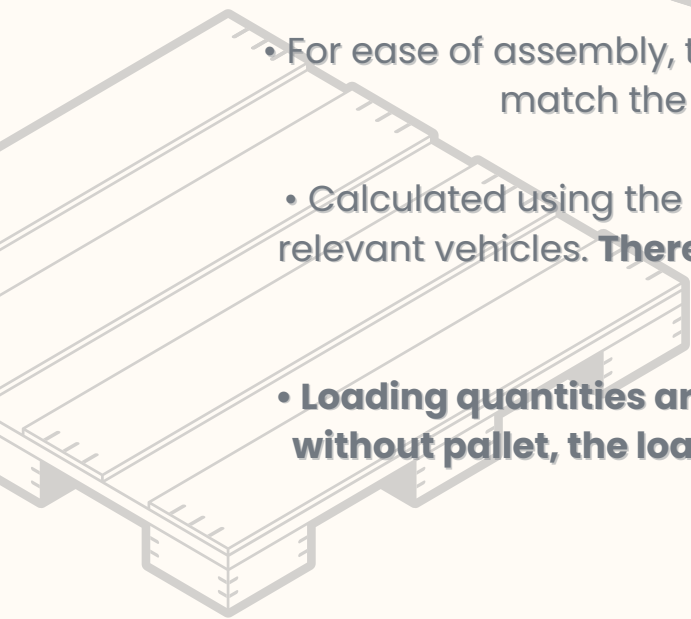

IN STOCK

MOQ is 75

request price offer
for the special colors.

Instructions

- Our product is manufactured in compliance with **European E1 Quality** Standards, using materials that are environmentally friendly and safe for children's health.
- Our product is made of high-quality, first-class melamine-coated chipboard, with a glossy finish, which has a thickness of 18mm.
- The edges of our product are made with 0.40mm PVC edging.
 - Our products are shipped in a disassembled form.
- The product assembly is carried out using an **Allen Screw** system.
- You can repeatedly disassemble and assemble our products.
 - Inside the assembly box, you will find all the necessary **connection equipment** and **installation diagrams**, and the screws and other equipment that you will need are separately packaged and labeled.
- For ease of assembly, the **product parts are numbered** to match the **installation diagram**.
- Calculated using the maximum loading capacity of the relevant vehicles. **There may be slight differences during loading.**
- **Loading quantities are based on EPAL 2. If the loading is without pallet, the loading quantities increase by 40%.**