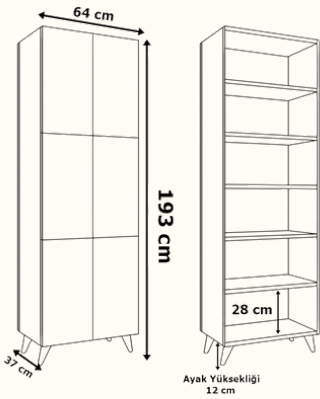

W: 38,9 CM
S: 171 CM
H: 7,8 CM

Box 2

W: 31 KG

W: 40,6 CM
S: 74,6 CM
H: 22,2 CM

IN STOCK

MOQ is 75

IN STOCK

MOQ is 75

Box 2

W: 12 KG

W: 39,6 CM
S: 68,4 CM
H: 12,6 CM

IN STOCK

IN STOCK

IN STOCK

request price offer
for the special colors.

HAVEN MULTI PURPOSE CLOSET

6
-
D
O
O
R
S

69€

BR-3010G

Box 1

W: 37 KG

W: 39,6 CM
S: 184,6 CM
H: 11,4 CM

Box 2

W: 12 KG

W: 39,6 CM
S: 68,4 CM
H: 12,6 CM

IN STOCK

IN STOCK

IN STOCK

request price offer
for the special colors.

HAVEN MULTI PURPOSE CLOSET

6
-
D
O
O
R
S

69€