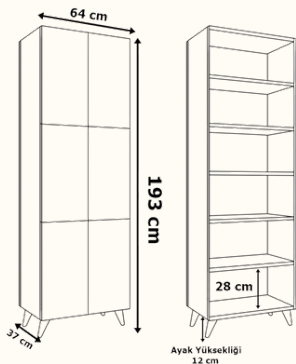

HAVEN MULTI PURPOSE CLOSET