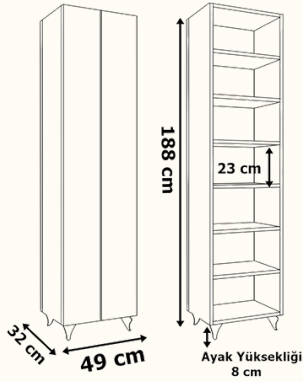

BLISS MULTI PURPOSE CLOSET