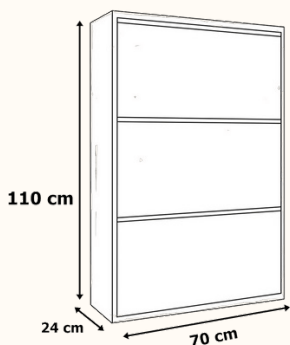

3 - DOORS

WITH WALL BRACKET

BR-1078G

Box 1

W: 10 KG

W: 28,6 CM

S: 113,9 CM

H: 7,2 CM

Box 2

W: 12 KG

W: 37,3 CM

S: 70,8 CM

H: 13,2 CM

IN STOCK

IN STOCK

IN STOCK

request price offer for the special colors.