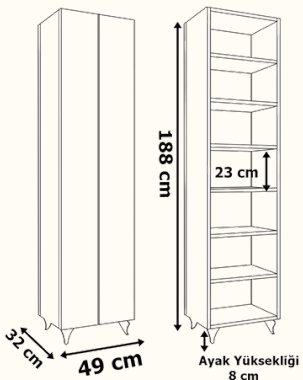

BLISS MULTI PURPOSE CLOSET