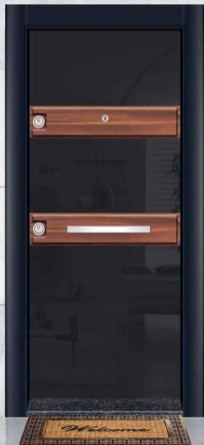

2-33

COPY DESIGN
DV CLR 03
Black
Copy Design