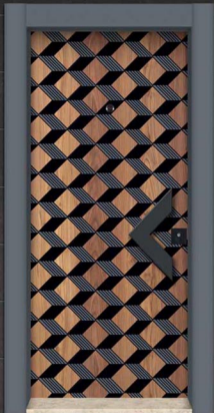

SUPERPOSE
DV ADV 04
American Walnut

SUPERPOSE
DV ADV 11
African Walnut

SUPERPOSE
BY ADV 16
Texture Black Matt
White

127

SUPERPOSE
DV ADV 15
Texture Black Matt
Natural

SUPERPOSE
DV ADV 09
White

SUPERPOSE
DV ADV 18
Antracite
Saruhan Teak