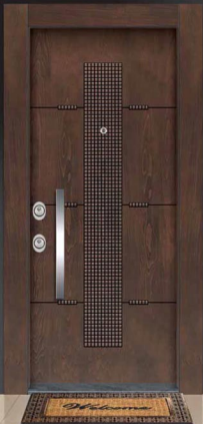

VENEER
DV B18040
Dark Brown
Tetris Walnut
Veneer

Optional Class 4

VENEER
DV B18041
Dark Brown
Flame Walnut Veneer

VENEER
DV B18001
Walnut Veneer

VENEER
DV B18002
Walnut Veneer

VENEER
DV B18017
Walnut Veneer