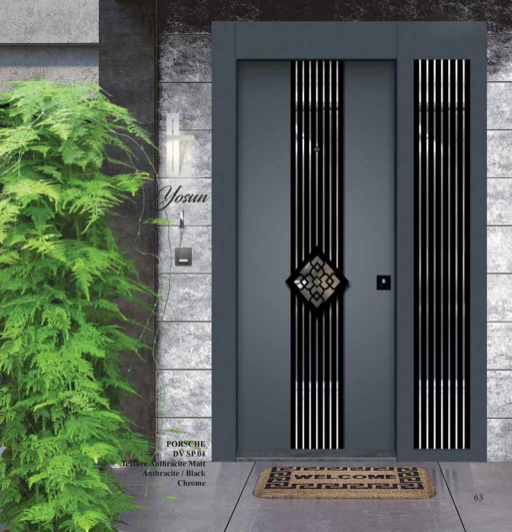

Yosun

PORSCHE
DV SP 04

Texture Anthracite Matt
Anthracite / Black
Chrome