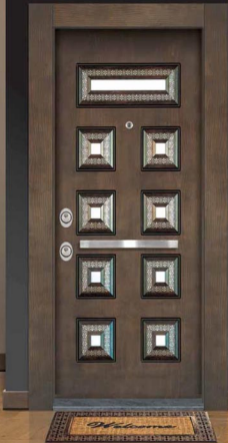

2-35

EMBOSSSED VENEER
DV A 15058
Walnut
Natural Walnut