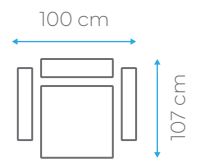

BED DIMENSION 80x185 cm
HEIGHT 88 cm

40 HC 88	TRUCK 100	CBM 0.79