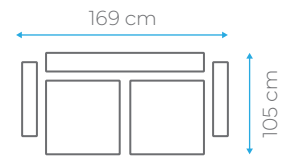

Fabric: Fabric Card

BED DIMENSION 145x195 cm
HEIGHT 85 cm

40 HC	TRUCK	CBM
46	55	1.54

Infinity

Fabric: Fabric Card

BED DIMENSION 140x190 cm
HEIGHT 92 cm

40 HC	TRUCK	CBM
61	74	1.14

Imperial

Fabric: Fabric Card

(2 seater)

BED DIMENSION 140x190 cm
HEIGHT 90 cm

40 HC	TRUCK	CBM
50	60	1.42

(1 seater)

BED DIMENSION 80x190 cm
HEIGHT 90 cm

40 HC	TRUCK	CBM
68	82	1.03

Opal

Fabric: Fabric Card

BED DIMENSION 140x190 cm
HEIGHT 90 cm

40 HC	TRUCK	CBM
50	60	1.42

Glory (2 seater)

Fabric: Fabric Card

28
DNS
FOAM UNIT

SIT

SLEEP

BED DIMENSION 145x195 cm
HEIGHT 90 cm

40 HC	TRUCK	CBM
100	120	0.70

Glory (2 seater)

Fabric: Fabric Card

BED DIMENSION 83x195 cm
HEIGHT 90 cm

40 HC	TRUCK	CBM
144	170	0.49

Finesse

Fabric: Fabric Card