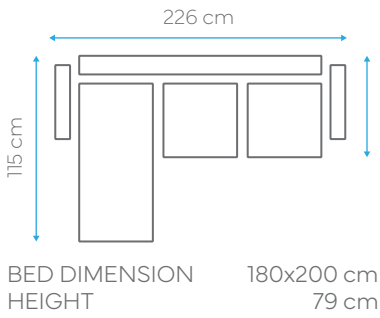

**ITALIAN
MECHANISM**

BED DIMENSION 140x195 cm
MATTRESS HEIGHT 12 cm
HEIGHT 92 cm

40 HC	TRUCK	CBM
40	49	1.73

Elegance

Fabric: 73-058-TRINITY 7

BED DIMENSION 140x190 cm
HEIGHT 90 cm

40 HC	TRUCK	CBM
60	72	1.18

BED DIMENSION 140x190 cm
HEIGHT 81 cm

40 HC 68	TRUCK 80	CBM 1.03
--------------------	--------------------	--------------------

Pristine

Fabric: Fabric Card

(2 seater)

BED DIMENSION 140x200 cm
HEIGHT 89 cm

Serenity

Fabric: 51-061 CROWN 18

50 DNS ROUNDED FOAM	 SIT	 SLEEP

BED DIMENSION 166x212 cm
 HEIGHT 97 cm

40 HC	TRUCK	CBM
54	68	1.30

Noble

Fabric: 57-058-TRINITY15

40 HC	TRUCK	CBM
46	56	1.52

Allure Corner

Fabric: 51-061 CROWN 18

BED DIMENSION 193x216 cm
HEIGHT 93 cm

40 HC	TRUCK	CBM
33	39	2.14

Harmony

50
DNS
ROUNDED
FOAM

 SIT

 SLEEP