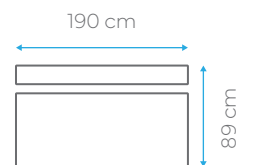

**ITALIAN
MECHANISM**

BED DIMENSION 140x195 cm
MATTRESS HEIGHT 12 cm
HEIGHT 92 cm

40 HC	TRUCK	CBM
40	49	1.73

Elegance

Fabric: 73-058-TRINITY 7

BED DIMENSION 140x190 cm
HEIGHT 90 cm

40 HC	TRUCK	CBM
60	72	1.18

BED DIMENSION 145x195 cm
HEIGHT 90 cm

40 HC	TRUCK	CBM
100	120	0.70

Glory (2 seater)

Fabric: Fabric Card

BED DIMENSION 83x195 cm
HEIGHT 90 cm

40 HC	TRUCK	CBM
144	170	0.49

Finesse

Fabric: Fabric Card

28 DNS			
FOAM UNIT	STORAGE	SIT	SLEEP

BED DIMENSION 150x200 cm
HEIGHT 85 cm

40 HC	TRUCK	CBM
58	66	1.21

Delight

Fabric: 51-057-ENJOY NEW-23

50 DNS ROUNDED FOAM	STORAGE	SIT	SLEEP
-------------------------------------	---------	-----	-------

BED DIMENSION 140x190 cm
HEIGHT 81 cm

40 HC 68	TRUCK 80	CBM 1.03
--------------------	--------------------	--------------------

Pristine

Fabric: Fabric Card

(2 seater)

BED DIMENSION 140x200 cm
HEIGHT 89 cm