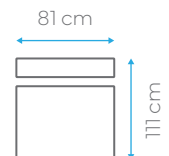

BED DIMENSION 145x195 cm
HEIGHT 90 cm

40 HC	TRUCK	CBM
100	120	0.70

Glory (2 seater)

Fabric: Fabric Card

BED DIMENSION 83x195 cm
HEIGHT 90 cm

40 HC	TRUCK	CBM
144	170	0.49

Finesse

Fabric: Fabric Card

28 DNS			
FOAM UNIT	STORAGE	SIT	SLEEP

BED DIMENSION 150x200 cm
HEIGHT 85 cm

40 HC	TRUCK	CBM
58	66	1.21

Delight

Fabric: 51-057-ENJOY NEW-23

50 DNS ROUNDED FOAM	STORAGE	SIT	SLEEP
-------------------------------------	---------	-----	-------

BED DIMENSION 140x190 cm
HEIGHT 81 cm

40 HC 68	TRUCK 80	CBM 1.03
--------------------	--------------------	--------------------

Pristine

Fabric: Fabric Card

(2 seater)

BED DIMENSION 140x200 cm
HEIGHT 89 cm

40 HC	TRUCK	CBM
64	77	1.11

(1 seater)

BED DIMENSION 81x200 cm
HEIGHT 85 cm

40 HC	TRUCK	CBM
100	120	0.72

Lavish

Fabric: Fabric Card

BED DIMENSION 140x190 cm
HEIGHT 90 cm

40 HC	TRUCK	CBM
50	60	1.42