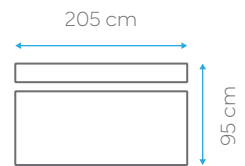

Fabric: Fabric Card

BED DIMENSION 145x195 cm
HEIGHT 85 cm

40 HC	TRUCK	CBM
46	55	1.54

Infinity

Fabric: Fabric Card

BED DIMENSION 140x190 cm
HEIGHT 92 cm

40 HC	TRUCK	CBM
61	74	1.14

Imperial

Fabric: Fabric Card

BED DIMENSION 140x190 cm
HEIGHT 90 cm

40 HC	TRUCK	CBM
50	60	1.42

Glory (2 seater)

Fabric: Fabric Card

28
DNS
FOAM UNIT

SIT

SLEEP

BED DIMENSION 145x195 cm
HEIGHT 90 cm

40 HC	TRUCK	CBM
100	120	0.70

Glory (2 seater)

Fabric: Fabric Card

BED DIMENSION 83x195 cm
HEIGHT 90 cm

40 HC	TRUCK	CBM
144	170	0.49

Finesse

Fabric: Fabric Card

28 DNS			
FOAM UNIT	STORAGE	SIT	SLEEP

BED DIMENSION 150x200 cm
HEIGHT 85 cm

40 HC	TRUCK	CBM
58	66	1.21

Delight

Fabric: 51-057-ENJOY NEW-23

50 DNS ROUNDED FOAM	STORAGE	SIT	SLEEP
-------------------------------------	---------	-----	-------