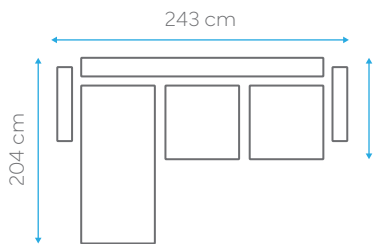

BED DIMENSION 140x190 cm
HEIGHT 81 cm

40 HC 68	TRUCK 80	CBM 1.03
--------------------	--------------------	--------------------

Pristine

Fabric: Fabric Card

(2 seater)

BED DIMENSION 140x200 cm
HEIGHT 89 cm

Fabric: 57-056-TWIST-20 + 51-056-TWIST-19

50 DNS ROUNDED FOAM	 SIT	 SLEEP
-------------------------------------	--	--

BED DIMENSION 80x185 cm
HEIGHT 88 cm

40 HC 88	TRUCK 100	CBM 0.79
-------------	--------------	-------------

Serenity

Fabric: 51-061 CROWN 18

50 DNS ROUNDED FOAM	 SIT	 SLEEP

BED DIMENSION 166x212 cm
 HEIGHT 97 cm

40 HC	TRUCK	CBM
54	68	1.30

Noble

Fabric: 57-058-TRINITY15

40 HC	TRUCK	CBM
46	56	1.52

Allure Corner

Fabric: 51-061 CROWN 18

BED DIMENSION 193x216 cm
HEIGHT 93 cm

40 HC	TRUCK	CBM
33	39	2.14

Harmony

50
DNS
ROUNDED
FOAM

 SIT

 SLEEP