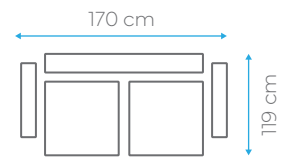

Luxe

Fabric: 51-061 CROWN 18

28 DNS FOAM UNIT		
	SIT	SLEEP

190 cm	140 cm	115 cm	60 cm
190 cm 	166 cm 	146 cm 	85 cm
BED DIMENSION 180x190 cm HEIGHT 90 cm	BED DIMENSION 140x180 cm HEIGHT 90 cm	BED DIMENSION 115x177 cm HEIGHT 90 cm	BED DIMENSION 60x177 cm HEIGHT 90 cm
<u>40 HC</u> <u>TRUCK</u> <u>CBM</u> 42 50 1.67	<u>40 HC</u> <u>TRUCK</u> <u>CBM</u> 70 85 0.97	<u>40 HC</u> <u>TRUCK</u> <u>CBM</u> 80 96 0.88	<u>40 HC</u> <u>TRUCK</u> <u>CBM</u> 130 155 0.54

BED DIMENSION 144x195 cm
HEIGHT 88 cm

40 HC	TRUCK	CBM
46	56	1.54

Aura

Fabric: Fabric Card

28 DNS			
FOAM UNIT	STORAGE	SIT	SLEEP

BED DIMENSION 143x193 cm
HEIGHT 90 cm

40 HC	TRUCK	CBM
57	72	1.18

Prestige

Fabric: Fabric Card

BED DIMENSION 145x195 cm
HEIGHT 85 cm

40 HC	TRUCK	CBM
46	55	1.54

Infinity

Fabric: Fabric Card

BED DIMENSION 140x190 cm
HEIGHT 92 cm

40 HC	TRUCK	CBM
61	74	1.14

Imperial

Fabric: Fabric Card

(2 seater)

BED DIMENSION 140x190 cm
HEIGHT 90 cm

40 HC	TRUCK	CBM
50	60	1.42

(1 seater)

BED DIMENSION 80x190 cm
HEIGHT 90 cm

40 HC	TRUCK	CBM
68	82	1.03

Opal