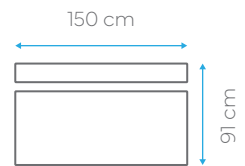

Fabric: Fabric Card

BED DIMENSION 145x195 cm
HEIGHT 85 cm

40 HC	TRUCK	CBM
46	55	1.54

Infinity

Fabric: Fabric Card

BED DIMENSION 140x190 cm
HEIGHT 92 cm

40 HC	TRUCK	CBM
61	74	1.14

Imperial

Fabric: Fabric Card

(2 seater)

BED DIMENSION 140x190 cm
HEIGHT 90 cm

40 HC	TRUCK	CBM
50	60	1.42

(1 seater)

BED DIMENSION 80x190 cm
HEIGHT 90 cm

40 HC	TRUCK	CBM
68	82	1.03

Opal

Fabric: Fabric Card

BED DIMENSION 140x190 cm
HEIGHT 90 cm

40 HC	TRUCK	CBM
50	60	1.42

Glory (2 seater)

Fabric: Fabric Card

28
DNS
FOAM UNIT

SIT

SLEEP

BED DIMENSION 145x195 cm
HEIGHT 90 cm

40 HC	TRUCK	CBM
100	120	0.70

Glory (2 seater)

Fabric: Fabric Card

BED DIMENSION 83x195 cm
HEIGHT 90 cm

40 HC	TRUCK	CBM
144	170	0.49

Finesse

Fabric: Fabric Card