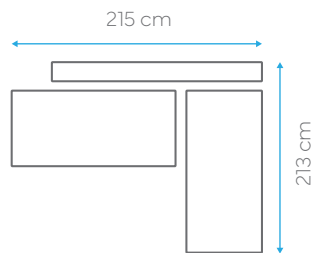

BED DIMENSION 140x190 cm
HEIGHT 81 cm

40 HC 68	TRUCK 80	CBM 1.03
--------------------	--------------------	--------------------

Pristine

Fabric: Fabric Card

(2 seater)

BED DIMENSION 140x200 cm
HEIGHT 89 cm

Serenity

Fabric: 51-061 CROWN 18

50 DNS ROUNDED FOAM	 SIT	 SLEEP

BED DIMENSION 166x212 cm
 HEIGHT 97 cm

40 HC	TRUCK	CBM
54	68	1.30

Noble

Fabric: 57-058-TRINITY15

40 HC	TRUCK	CBM
46	56	1.52

Allure Corner

Fabric: 51-061 CROWN 18

BED DIMENSION 193x216 cm
HEIGHT 93 cm

40 HC	TRUCK	CBM
33	39	2.14

Harmony

50
DNS
ROUNDED
FOAM

 SIT

 SLEEP

Fabric: 50-061 CROWN 17

BED DIMENSION 170x210 cm
HEIGHT 80 cm

40 HC	TRUCK	CBM
52	62	1.35

Summit Corner

Fabric: 82-056-TWIST-13

BED DIMENSION 140x210 cm
HEIGHT 95 cm

40 HC	TRUCK	CBM
40	48	1.75

Verve Corner