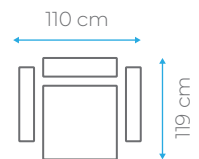

BED DIMENSION 144x195 cm
HEIGHT 88 cm

40 HC	TRUCK	CBM
46	56	1.54

Aura

Fabric: Fabric Card

28 DNS			
FOAM UNIT	STORAGE	SIT	SLEEP

BED DIMENSION 143x193 cm
HEIGHT 90 cm

40 HC	TRUCK	CBM
57	72	1.18

Prestige

Fabric: Fabric Card

BED DIMENSION 145x195 cm
HEIGHT 85 cm

40 HC	TRUCK	CBM
46	55	1.54

Infinity

Fabric: Fabric Card

BED DIMENSION 140x190 cm
HEIGHT 92 cm

40 HC	TRUCK	CBM
61	74	1.14

Imperial

Fabric: Fabric Card

(2 seater)

BED DIMENSION 140x190 cm
HEIGHT 90 cm

40 HC	TRUCK	CBM
50	60	1.42

(1 seater)

BED DIMENSION 80x190 cm
HEIGHT 90 cm

40 HC	TRUCK	CBM
68	82	1.03

Opal

Fabric: Fabric Card

BED DIMENSION 140x190 cm
HEIGHT 90 cm

40 HC	TRUCK	CBM
50	60	1.42

Glory (2 seater)

Fabric: Fabric Card

28
DNS
FOAM UNIT

SIT

SLEEP