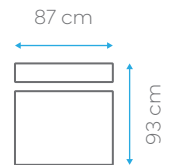

Fabric: Fabric Card

BED DIMENSION 145x195 cm
HEIGHT 85 cm

40 HC	TRUCK	CBM
46	55	1.54

Infinity

Fabric: Fabric Card

BED DIMENSION 140x190 cm
HEIGHT 92 cm

40 HC	TRUCK	CBM
61	74	1.14

Imperial

Fabric: Fabric Card

(2 seater)

BED DIMENSION 140x190 cm
HEIGHT 90 cm

40 HC	TRUCK	CBM
50	60	1.42

(1 seater)

BED DIMENSION 80x190 cm
HEIGHT 90 cm

40 HC	TRUCK	CBM
68	82	1.03

Opal

Fabric: Fabric Card

BED DIMENSION 140x190 cm
HEIGHT 90 cm

40 HC	TRUCK	CBM
50	60	1.42

Glory (2 seater)

Fabric: Fabric Card

28
DNS
FOAM UNIT

SIT

SLEEP

BED DIMENSION 145x195 cm
HEIGHT 90 cm

40 HC	TRUCK	CBM
100	120	0.70

Glory (2 seater)

Fabric: Fabric Card

BED DIMENSION 83x195 cm
HEIGHT 90 cm

40 HC	TRUCK	CBM
144	170	0.49

Finesse

Fabric: Fabric Card