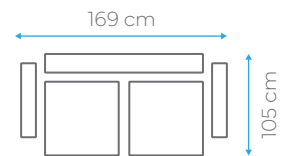

BED DIMENSION 145x195 cm
HEIGHT 90 cm

40 HC	TRUCK	CBM
100	120	0.70

Glory (2 seater)

Fabric: Fabric Card

BED DIMENSION 83x195 cm
HEIGHT 90 cm

40 HC	TRUCK	CBM
144	170	0.49

Finesse

Fabric: Fabric Card

BED DIMENSION 140x190 cm
HEIGHT 81 cm

40 HC 68	TRUCK 80	CBM 1.03
--------------------	--------------------	--------------------

Pristine

Fabric: Fabric Card

(2 seater)

BED DIMENSION 140x200 cm
HEIGHT 89 cm

40 HC	TRUCK	CBM
64	77	1.11

(1 seater)

BED DIMENSION 81x200 cm
HEIGHT 85 cm

40 HC	TRUCK	CBM
100	120	0.72

Lavish

Fabric: Fabric Card

BED DIMENSION 140x190 cm
HEIGHT 90 cm

40 HC	TRUCK	CBM
50	60	1.42

Mirage (2 seater)

Fabric: 67-056-TWIST-6 + 02-056-TWIST-1

50
DNS
ROUNDED
FOAM

SIT

SLEEP

BED DIMENSION 140x185 cm
HEIGHT 88 cm

40 HC	TRUCK	CBM
56	64	1.25

Mirage (1 seater)