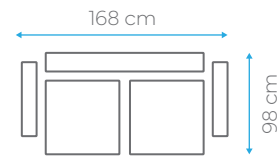

Luxe

Fabric: 51-061 CROWN 18

28 DNS FOAM UNIT		
	SIT	SLEEP

190 cm	140 cm	115 cm	60 cm
190 cm 	166 cm 	146 cm 	85 cm
BED DIMENSION 180x190 cm HEIGHT 90 cm	BED DIMENSION 140x180 cm HEIGHT 90 cm	BED DIMENSION 115x177 cm HEIGHT 90 cm	BED DIMENSION 60x177 cm HEIGHT 90 cm
<u>40 HC</u> <u>TRUCK</u> <u>CBM</u> 42 50 1.67	<u>40 HC</u> <u>TRUCK</u> <u>CBM</u> 70 85 0.97	<u>40 HC</u> <u>TRUCK</u> <u>CBM</u> 80 96 0.88	<u>40 HC</u> <u>TRUCK</u> <u>CBM</u> 130 155 0.54

BED DIMENSION 144x195 cm
HEIGHT 88 cm

40 HC	TRUCK	CBM
46	56	1.54

Aura

Fabric: Fabric Card

28 DNS			
FOAM UNIT	STORAGE	SIT	SLEEP

BED DIMENSION 143x193 cm
HEIGHT 90 cm

40 HC	TRUCK	CBM
57	72	1.18

Prestige

Fabric: Fabric Card

BED DIMENSION 145x195 cm
HEIGHT 85 cm

40 HC	TRUCK	CBM
46	55	1.54

Infinity

Fabric: Fabric Card

BED DIMENSION 140x190 cm
HEIGHT 92 cm

40 HC	TRUCK	CBM
61	74	1.14

Imperial

Fabric: Fabric Card

(2 seater)

BED DIMENSION 140x190 cm
HEIGHT 90 cm

40 HC	TRUCK	CBM
50	60	1.42

(1 seater)

BED DIMENSION 80x190 cm
HEIGHT 90 cm

40 HC	TRUCK	CBM
68	82	1.03

Opal