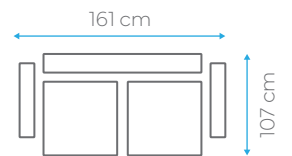

BED DIMENSION 140x190 cm
HEIGHT 81 cm

40 HC 68	TRUCK 80	CBM 1.03
--------------------	--------------------	--------------------

Pristine

Fabric: Fabric Card

(2 seater)

BED DIMENSION 140x200 cm
HEIGHT 89 cm

40 HC	TRUCK	CBM
64	77	1.11

(1 seater)

BED DIMENSION 81x200 cm
HEIGHT 85 cm

40 HC	TRUCK	CBM
100	120	0.72

Lavish

Fabric: Fabric Card

BED DIMENSION 140x190 cm
HEIGHT 90 cm

40 HC	TRUCK	CBM
50	60	1.42

Mirage (2 seater)

Fabric: 67-056-TWIST-6 + 02-056-TWIST-1

50
DNS
ROUNDED
FOAM

SIT

SLEEP

BED DIMENSION 140x185 cm
HEIGHT 88 cm

40 HC	TRUCK	CBM
56	64	1.25

Mirage (1 seater)

Fabric: 57-056-TWIST-20 + 51-056-TWIST-19

50 DNS ROUNDED FOAM	 SIT	 SLEEP
-------------------------------------	--	--

BED DIMENSION 80x185 cm
HEIGHT 88 cm

40 HC 88	TRUCK 100	CBM 0.79
-------------	--------------	-------------