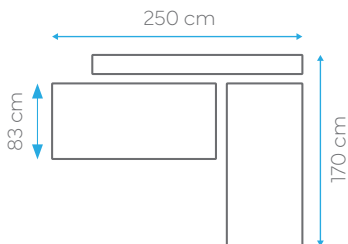

BED DIMENSION 140x190 cm
HEIGHT 81 cm

40 HC 68	TRUCK 80	CBM 1.03
--------------------	--------------------	--------------------

Pristine

Fabric: Fabric Card

(2 seater)

BED DIMENSION 140x200 cm
HEIGHT 89 cm

Allure Corner

Fabric: 51-061 CROWN 18

BED DIMENSION 193x216 cm
HEIGHT 93 cm

40 HC	TRUCK	CBM
33	39	2.14

Harmony

50
DNS
ROUNDED
FOAM

 SIT

 SLEEP

Fabric: 50-061 CROWN 17

BED DIMENSION 170x210 cm
HEIGHT 80 cm

40 HC	TRUCK	CBM
52	62	1.35

Summit Corner

Fabric: 82-056-TWIST-13

BED DIMENSION 140x210 cm
HEIGHT 95 cm

40 HC	TRUCK	CBM
40	48	1.75

Verve Corner

Fabric: 65-056-TWIST-23

50
DNS
ROUNDED
FOAM

SIT

SLEEP

BED DIMENSION 166x212 cm
HEIGHT 97 cm

40 HC	TRUCK	CBM
45	50	1.56

Glamour

Fabric: 82-056-TWIST-13