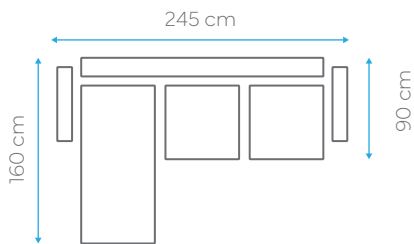

BED DIMENSION 140x190 cm
HEIGHT 81 cm

40 HC 68	TRUCK 80	CBM 1.03
--------------------	--------------------	--------------------

Pristine

Fabric: Fabric Card

(2 seater)

BED DIMENSION 140x200 cm
HEIGHT 89 cm

Allure Corner

Fabric: 51-061 CROWN 18

BED DIMENSION 193x216 cm
HEIGHT 93 cm

40 HC	TRUCK	CBM
33	39	2.14

Harmony

50
DNS
ROUNDED
FOAM

 SIT

 SLEEP

Fabric: 50-061 CROWN 17

BED DIMENSION 170x210 cm
HEIGHT 80 cm

40 HC	TRUCK	CBM
52	62	1.35

Summit Corner

Fabric: 82-056-TWIST-13

BED DIMENSION 140x210 cm
HEIGHT 95 cm

40 HC	TRUCK	CBM
40	48	1.75

Verve Corner

Fabric: 65-056-TWIST-23

50
DNS
ROUNDED
FOAM

SIT

SLEEP

BED DIMENSION 166x212 cm
HEIGHT 97 cm

40 HC	TRUCK	CBM
45	50	1.56

Glamour

Fabric: 82-056-TWIST-13