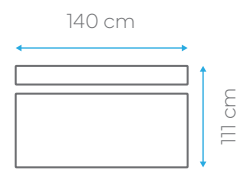

BED DIMENSION 145x195 cm
HEIGHT 90 cm

40 HC	TRUCK	CBM
100	120	0.70

Glory (2 seater)

Fabric: Fabric Card

BED DIMENSION 83x195 cm
HEIGHT 90 cm

40 HC	TRUCK	CBM
144	170	0.49

Finesse

Fabric: Fabric Card

28 DNS			
FOAM UNIT	STORAGE	SIT	SLEEP

BED DIMENSION 150x200 cm
HEIGHT 85 cm

40 HC	TRUCK	CBM
58	66	1.21

Delight

Fabric: 51-057-ENJOY NEW-23

50 DNS ROUNDED FOAM	STORAGE	SIT	SLEEP
-------------------------------------	---------	-----	-------

BED DIMENSION 140x190 cm
HEIGHT 81 cm

40 HC 68	TRUCK 80	CBM 1.03
--------------------	--------------------	--------------------

Pristine

Fabric: Fabric Card

(2 seater)

BED DIMENSION 140x200 cm
HEIGHT 89 cm

40 HC	TRUCK	CBM
64	77	1.11

(1 seater)

BED DIMENSION 81x200 cm
HEIGHT 85 cm

40 HC	TRUCK	CBM
100	120	0.72

Lavish

Fabric: Fabric Card

BED DIMENSION 140x190 cm
HEIGHT 90 cm

40 HC	TRUCK	CBM
50	60	1.42