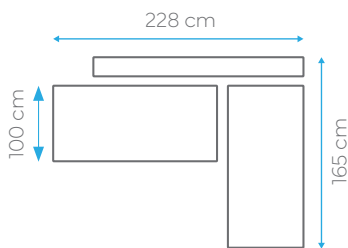

BED DIMENSION 166x212 cm
HEIGHT 97 cm

40 HC	TRUCK	CBM
54	68	1.30