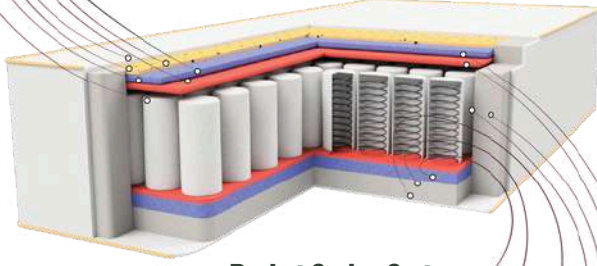

LOFT SET

Loft Seti, güçlü Herkül yay sistemi ve sabit ped katmanı ile üstün bir konfor sunuyor. Mükemmel uyum ve destek için özel olarak tasarlandı.

The Loft Set offers superior comfort with its strong Bonel Spring System and fixed pad layer. It is designed for perfect harmony and support.

- Sabit Ped Katmanı / Fixed Pad Layer
- Örne Kumaş / Knitted Fabric
- Thermobond Elyaf Katman / Thermobond Fiber Layer
- Thermobond Votka Katman / Thermobond Filling Layer
- Kapitone Süngeri / Quilting Foam
- Tela / Nonwoven
- Yüksek Yoğunluklu Plaka Sünger / High Density Foam Plate

Pocket Spring System

Frame Filling Foam / Çerçeve Dolgu Süngeri

High Density Plate of Foam / Yüksek Yoğunluklu Plaka Sünger

Quilting / Tela

Quilting Foam / Kapitone Süngeri

Fiber / Elyaf

Knitted Fabric / Örne Kumaş

Pocket Spring System yay teknolojisi, birbirinden bağımsız ve ayrı olan paket yaylar size özel omurga desteği sağlar. Denge bozulmalarını önler ve iki kişilik yataklarda hareket yalıtımını en üst seviyeye çıkarır.

The Pocket Spring System technology offers personalized spinal support with its individually wrapped pocket springs, which are independent and separate from each other. It prevents disturbances in balance and maximizes motion isolation in double-sized mattresses.