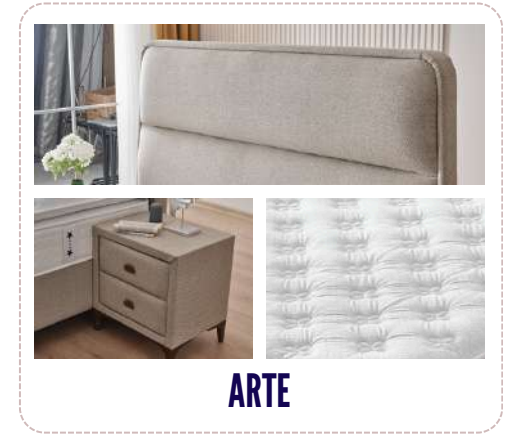

20 25

MATTRESSES AND BEDS CATALOG

POCKET SPRING SYSTEM

HERKÜL YAY SİSTEMİ / BONEL SPRING SYSTEM

ÇIKARILABİLİR PED KATMAN / REMOVABLE PAD LAYER

LED AYDINLATMA / LED LIGHTING

ÇİFT TARAFLI SERTLİK DERESESİ / DOUBLE SIDED SOFTNESS