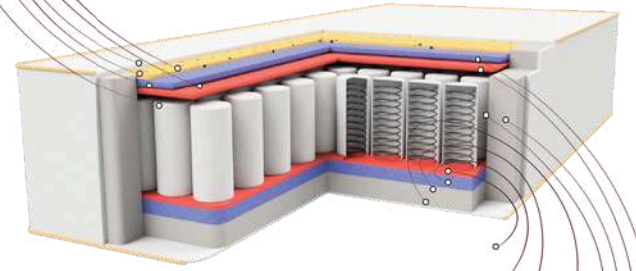

Üretim Boyutları / Dimension Options

150x200 160x200 180x200

OKUMA IŞIĞI
READING LAMP

AMBIYANS LED
AMBIANCE LED

PRİZ
PLUG SOCKET

4x USB ŞARJ
PORTU
USB CHARGE
PLUG

SOFT
SÜNGER
SOFT
FOAM

POCKET
SPRING
SYSTEM

WELLSOFT
KUMAŞ
WELLSOFT
FABRIC

ÇIKARILABİLİR
PEDKATMANI
REMOVABLE
PAD LAYER

OMURGA
DESTEKLEYİCİ
SPINE
FRIENDLY

ANTI
STRESS

NEFES ALAN
KUMAŞ
BREATHABLE
FABRIC

33
CM
(±2cm)

- Çıkarılabilir Ped Katmanı / Removable Pad Layer
- WellSoft Kumaş / WellSoft Fabric
- Thermobond Elyaf Katman / Thermobond Fiber Layer
- Kapitone Süngeri / Quilting Foam
- Tela / Nonwoven Layer
- Yüksek Yoğunluklu Plaka Sünger / High Density Support Foam

Pocket Spring System / Pocket Spring Sistemi

Foam Encasement / Çerçeve Dolgu Süngeri

High Density Support Foam / Yüksek Yoğunluklu Plaka Sünger

Nonwoven / Tela

Quilting Foam / Kapitone Süngeri

Fiber / Elyaf

Knitted Fabric / Örme Kumaş

Yayların birbirinden bağımsız olması sayesinde Pocket Spring System ile partnerinizin sizin hareketlerinizden etkilenmesi minimuma iner ve hareket izolasyonu ile rahat bir uykunun tadını çıkarırsınız.

Thanks to the independence of the springs, the Pocket Spring System minimizes the impact of your movements on your partner, allowing you to enjoy a comfortable sleep with motion isolation.